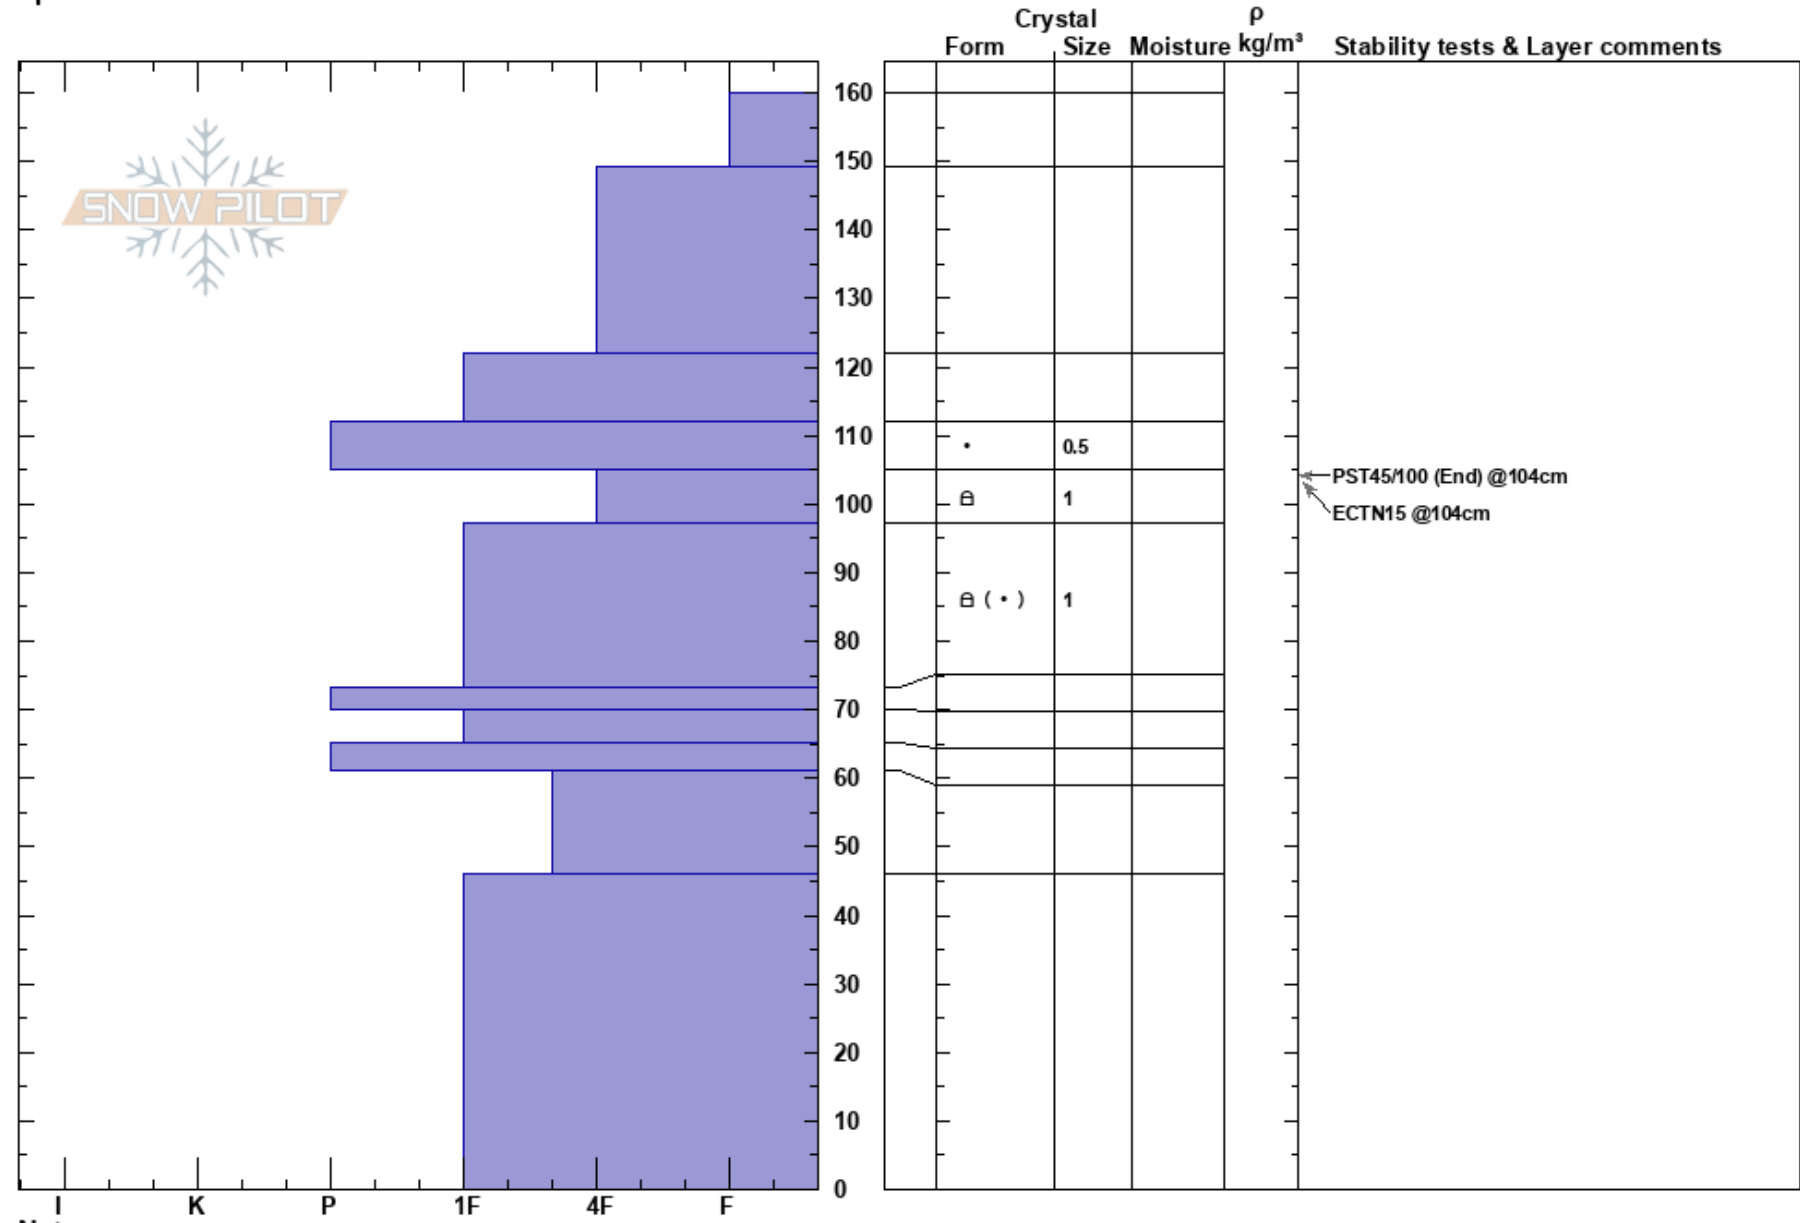

Nitro Circus
Uinta Range
UT
Elevation: 9700 ft
Aspect: 51°
Specifics:

cody hughes
03/04/2020 - 2:00pm
Co-ord:
Slope Angle: 33°
Wind Loading: no

Stability:
Air Temperature:
Sky Cover: CLR
Precipitation: NO
Wind: SW Light Breeze

HS:160
Layer Notes:
105-97cm:Problematic layer

Notes: