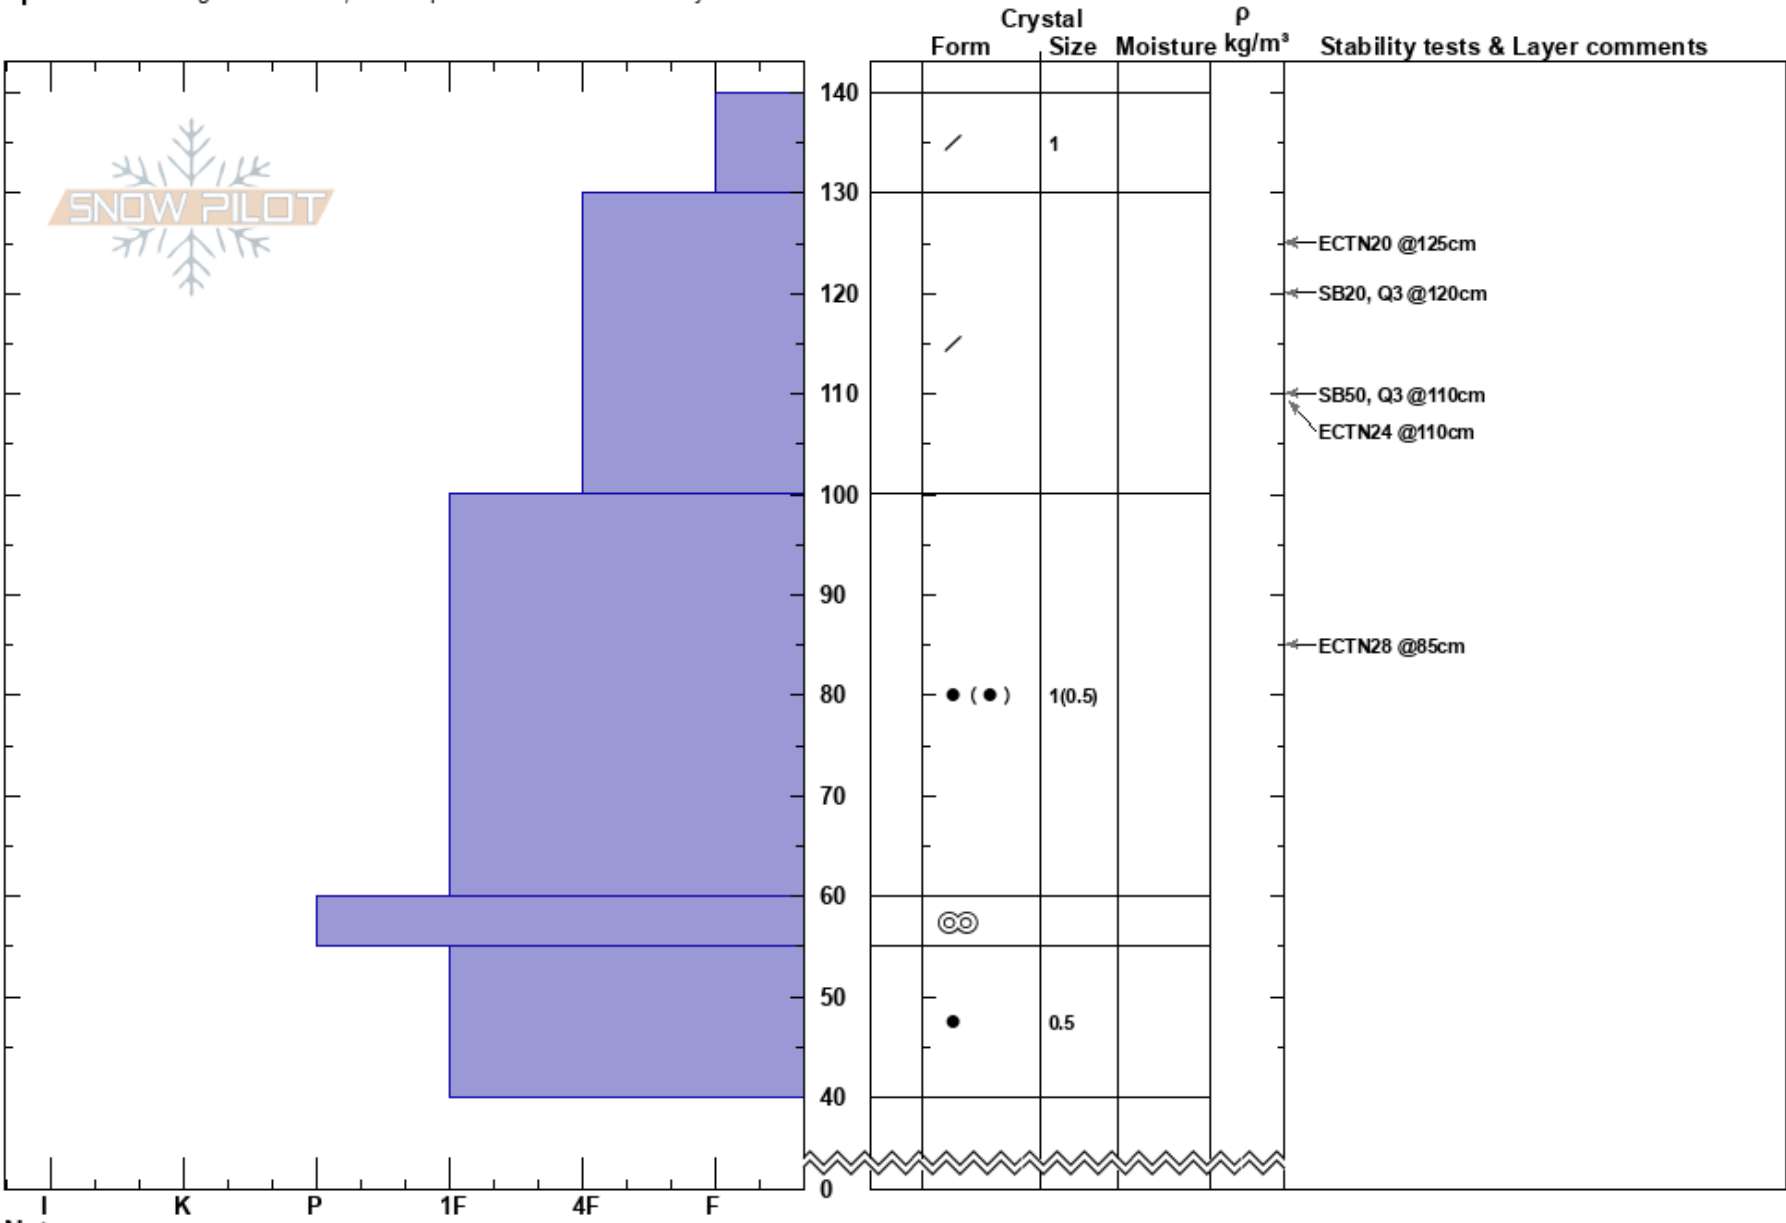

Spat. Variab. #2 Pit 4  
 Bridger Range  
 MT  
 Elevation: 2100 m  
 Aspect: 270°  
 Specifics: Pit dug in a Ski Area; Pit is representative of backcountry

Timmy Rickert  
 02/28/2020 - 3:30pm  
 Co-ord:  
 Slope Angle: 22°  
 Wind Loading:

Stability:  
 Air Temperature:  
 Sky Cover:  
 Precipitation: NO  
 Wind:  
 HS:140  
 Layer Notes:

Notes: