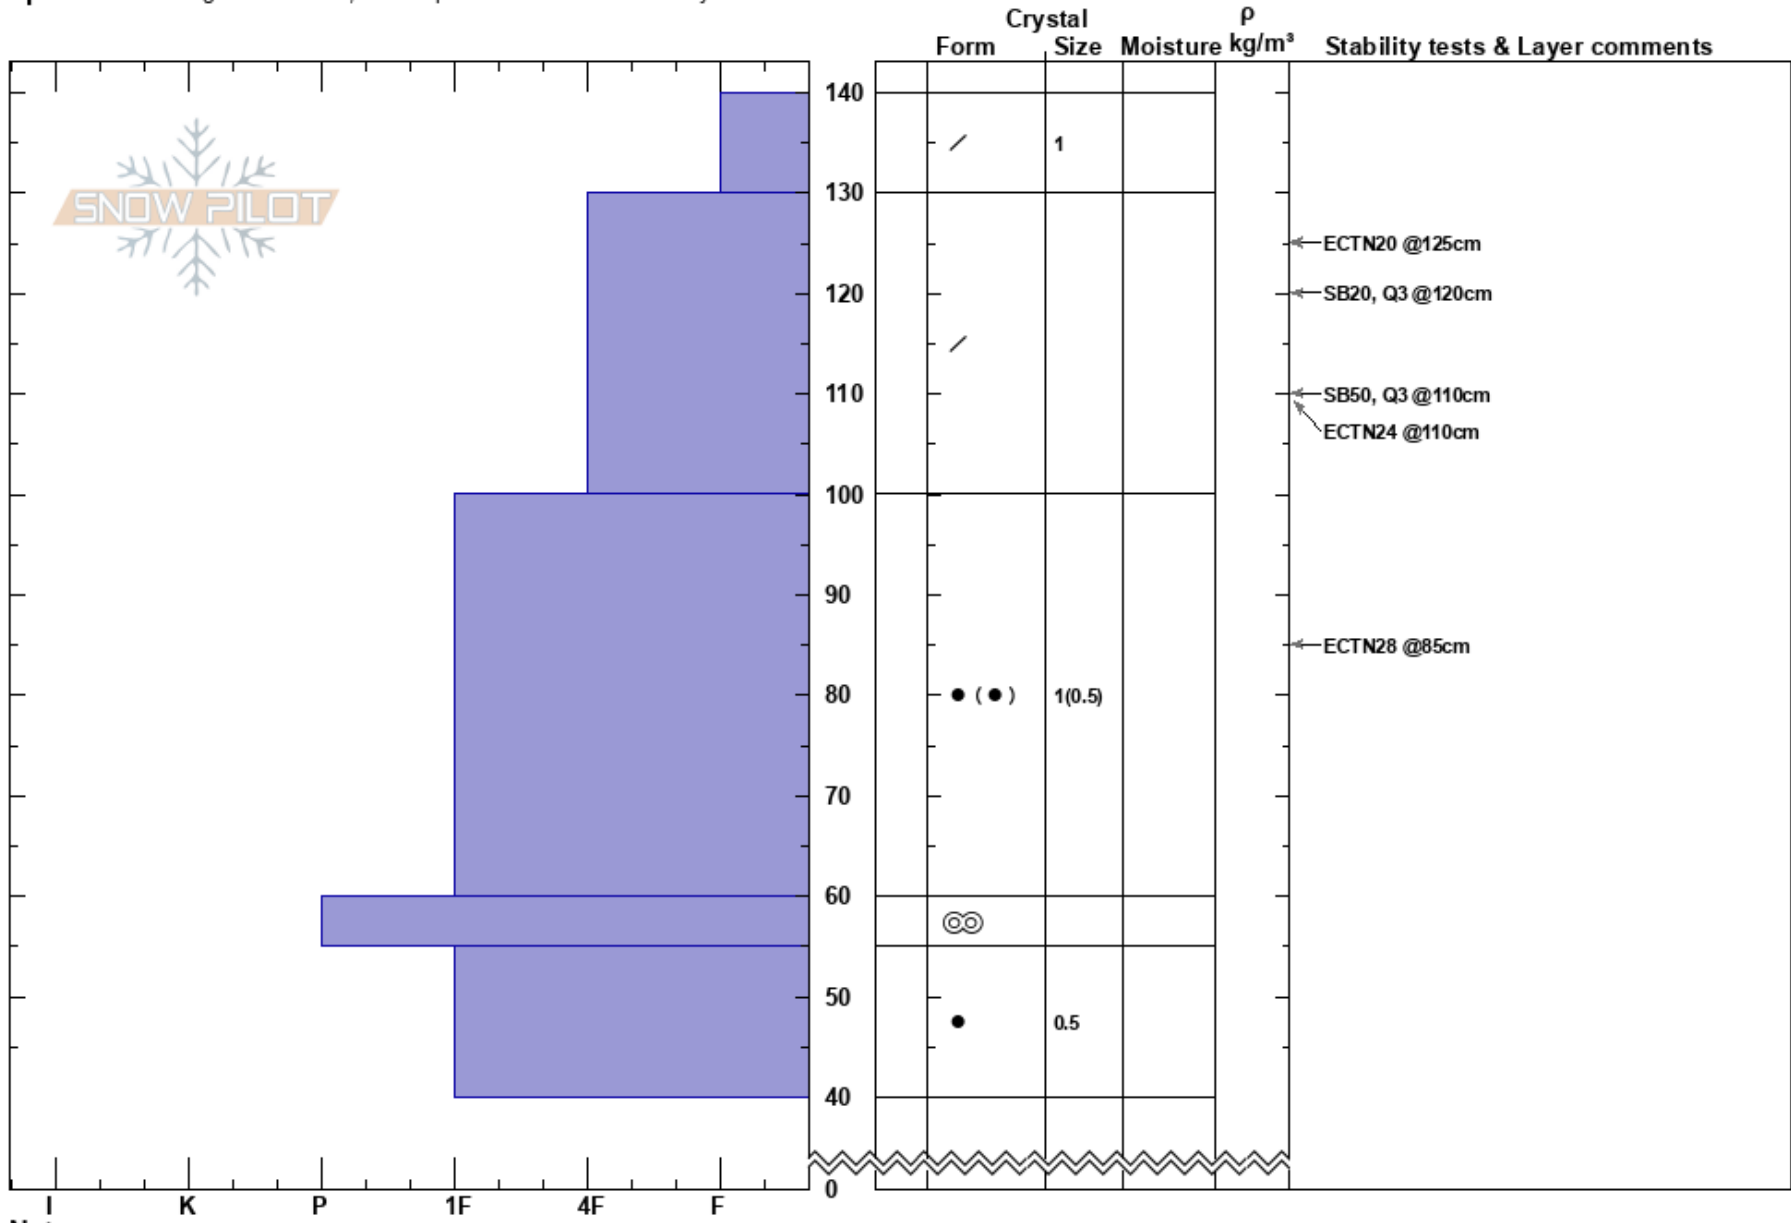

Spat. Variab. #2 Pit 4
 Bridger Range
 MT
 Elevation: 2100 m
 Aspect: 270°
 Specifics: Pit dug in a Ski Area; Pit is representative of backcountry

Timmy Rickert
 02/28/2020 - 3:30pm
 Co-ord:
 Slope Angle: 22°
 Wind Loading:

Stability:
 Air Temperature:
 Sky Cover:
 Precipitation: NO
 Wind:
 HS:140
 Layer Notes:

Notes: