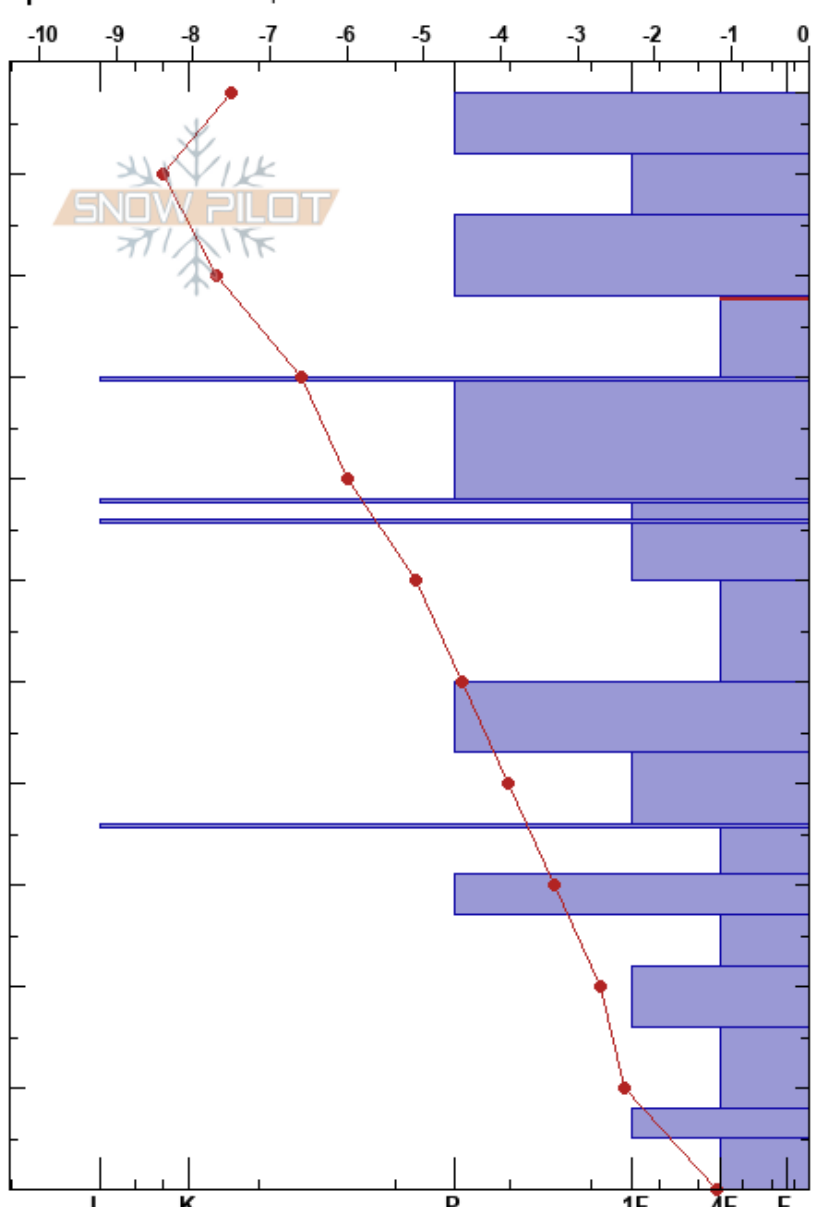

ЛТО 4 (SW)
 Khibiny mountains
 Russia
Elevation: 500 m
Aspect: SW
Specifics: We skied slope

Andrey Volkovitskiy
 04/03/2020 - 16:20
Co-ord: 67.62196N, 33.70223E
Slope Angle: 30°
Wind Loading: previous

Stability:
Air Temperature: -8.3°C **PF:**25
Sky Cover: CLR
Precipitation: NO
Wind: S Light Breeze

HS:108
 88-80cm: Mar 03
 88-80cm: Problematic layer
 5-0cm: Grass

Height (cm)	Crystal		Moisture	ρ kg/m ³	Stability tests & Layer comments
	Form	Size			
108	/	0.3			
100	/	0.3			
90	/	0.3			
88	+ (/)	0.5			← ECTN13 @88cm (1й тест) ← ECTP11 @88cm Mar 03 (2й тест) 88-80cm: Mar 03
80	■				
70	/	0.3-0.5			
60	⊖	0.5			
50	⊖	0.5			
40	●	0.5			
30	⊖	1.5			
20	^	2-3			
10	^	3-4			
5	^	3			
0	^	3-4			← ECTP30 @5cm extra taps (33) 5-0cm: Grass