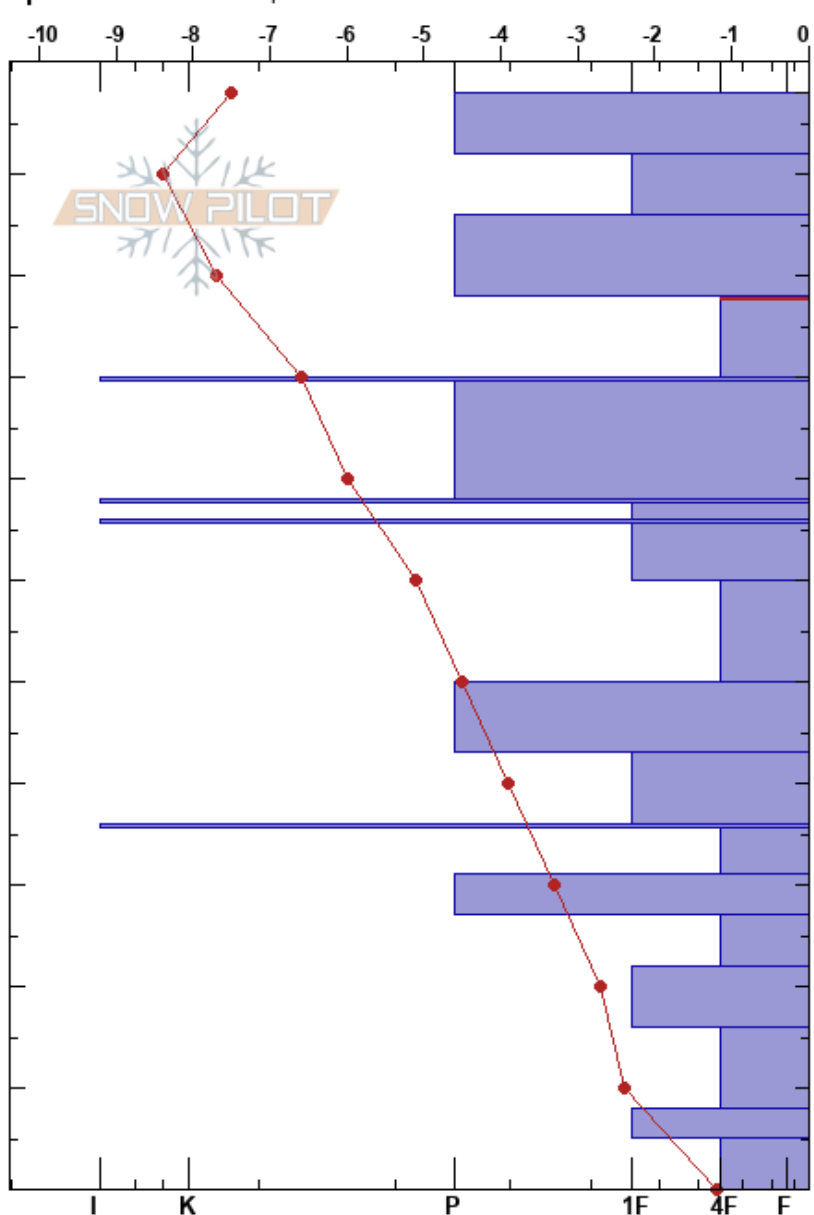

ЛТО 4 (SW)
 Khibiny mountains
 Russia
Elevation: 500 m
Aspect: SW
Specifics: We skied slope

Andrey Volkovitskiy
 04/03/2020 - 16:20
Co-ord: 67.62196N, 33.70223E
Slope Angle: 30°
Wind Loading: previous

Stability:
Air Temperature: -8.3°C **PF:**25
Sky Cover: CLR
Precipitation: NO
Wind: S Light Breeze

HS:108
 88-80cm: Mar 03
 88-80cm: Problematic layer
 5-0cm: Grass

Height (cm)	Crystal		Moisture	ρ kg/m³	Stability tests & Layer comments
	Form	Size			
108	/	0.3			
100	/	0.3			
90	/	0.3			
88	+ (/)	0.5			← ECTN13 @88cm (1й тест) ← ECTP11 @88cm Mar 03 (2й тест) 88-80cm: Mar 03
80	■				
70	/	0.3-0.5			
60	⊖	0.5			
50	⊖	0.5			
40	●	0.5			
30	⊖	1.5			
20	^	2-3			
10	^	3-4			
5	^	3			
0	^	3-4			← ECTP30 @5cm extra taps (33) 5-0cm: Grass