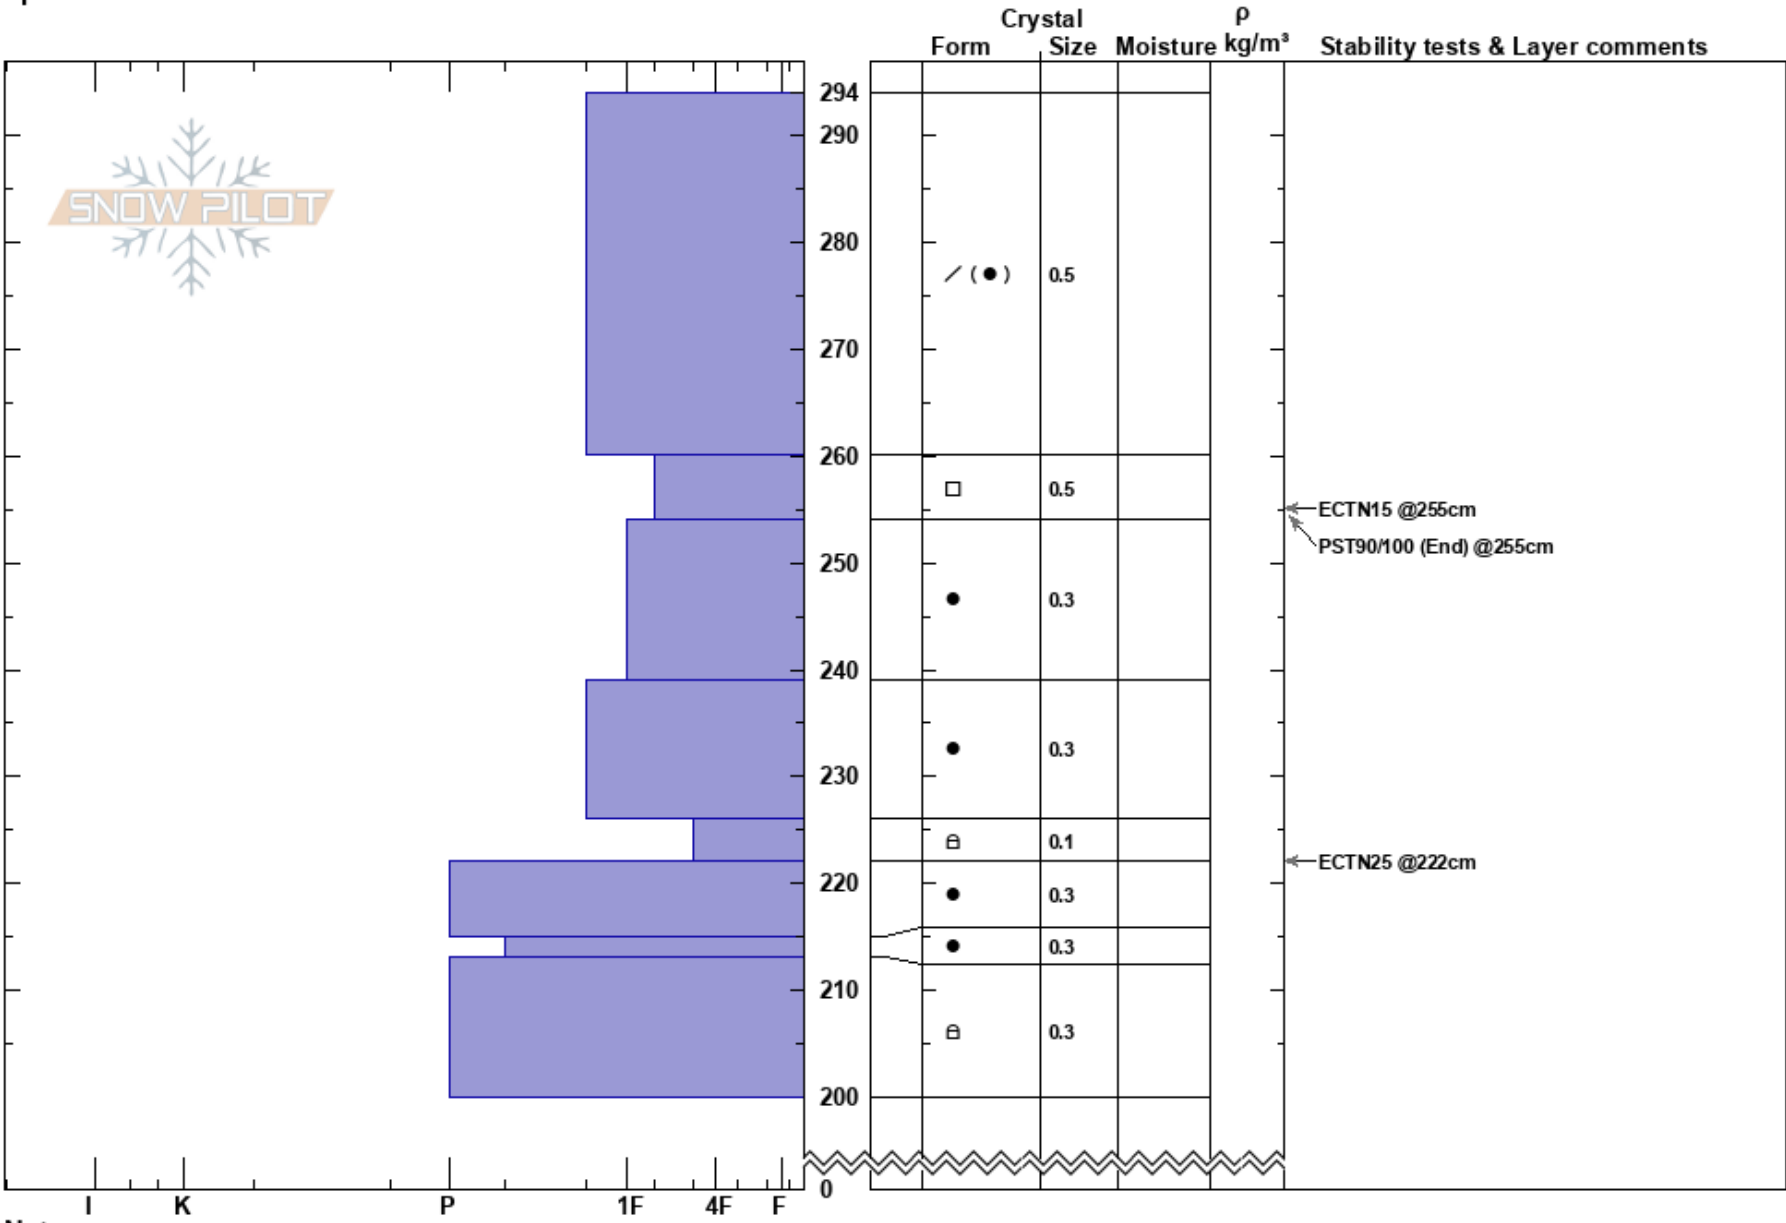

Mushroom Bowl
 Vail/Summit County
 CO
Elevation: 11450 ft
Aspect: 45°
Specifics:

Jason Konigsberg
 03/10/2017 - 11:00am
Co-ord: 39.60416N, -106.31932W
Slope Angle:
Wind Loading:

Stability:
Air Temperature:
Sky Cover:
Precipitation:
Wind:

HS:294

Layer Notes:

Notes: