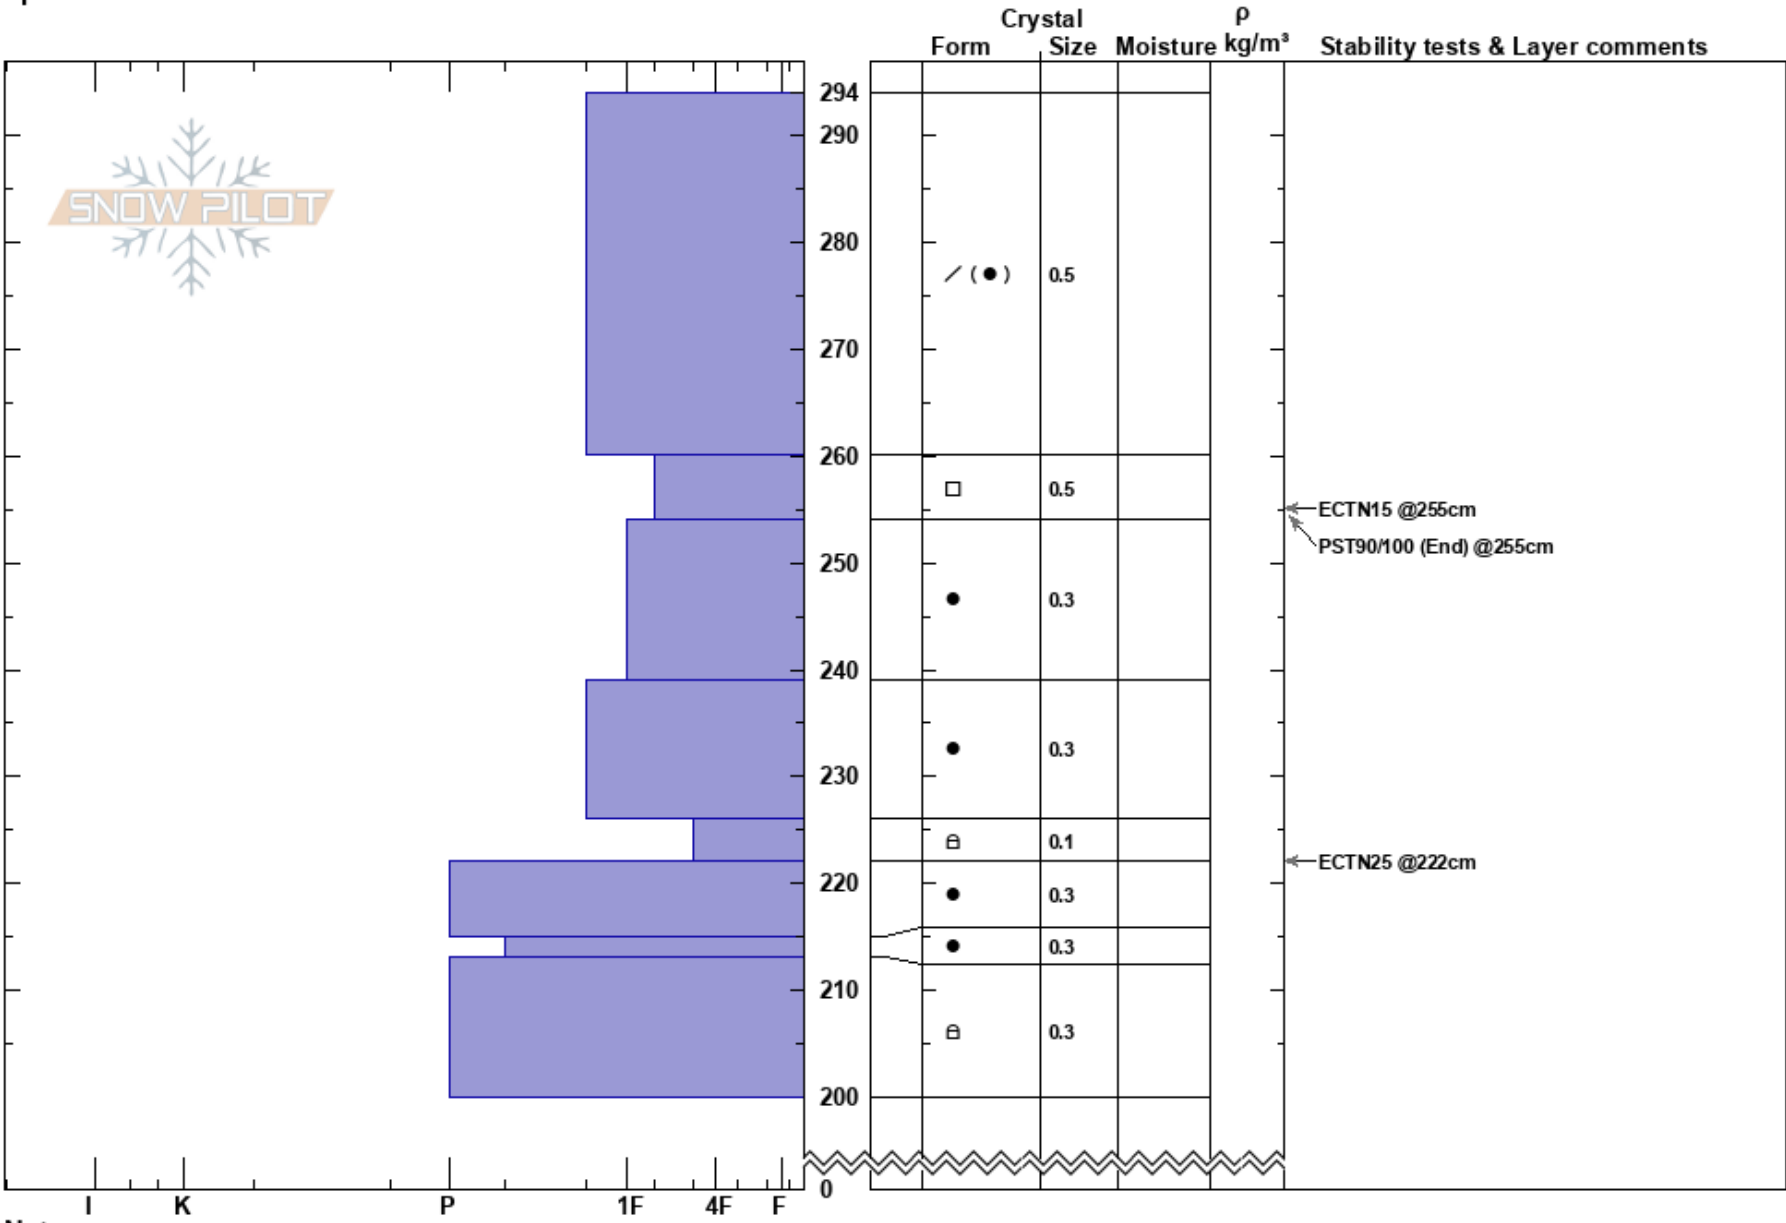

Mushroom Bowl
 Vail/Summit County
 CO
Elevation: 11450 ft
Aspect: 45°
Specifics:

Jason Konigsberg
 03/10/2017 - 11:00am
Co-ord: 39.60416N, -106.31932W
Slope Angle:
Wind Loading:

Stability:
Air Temperature:
Sky Cover:
Precipitation:
Wind:

HS:294

Layer Notes:

Notes:

I K P 1F 4F F