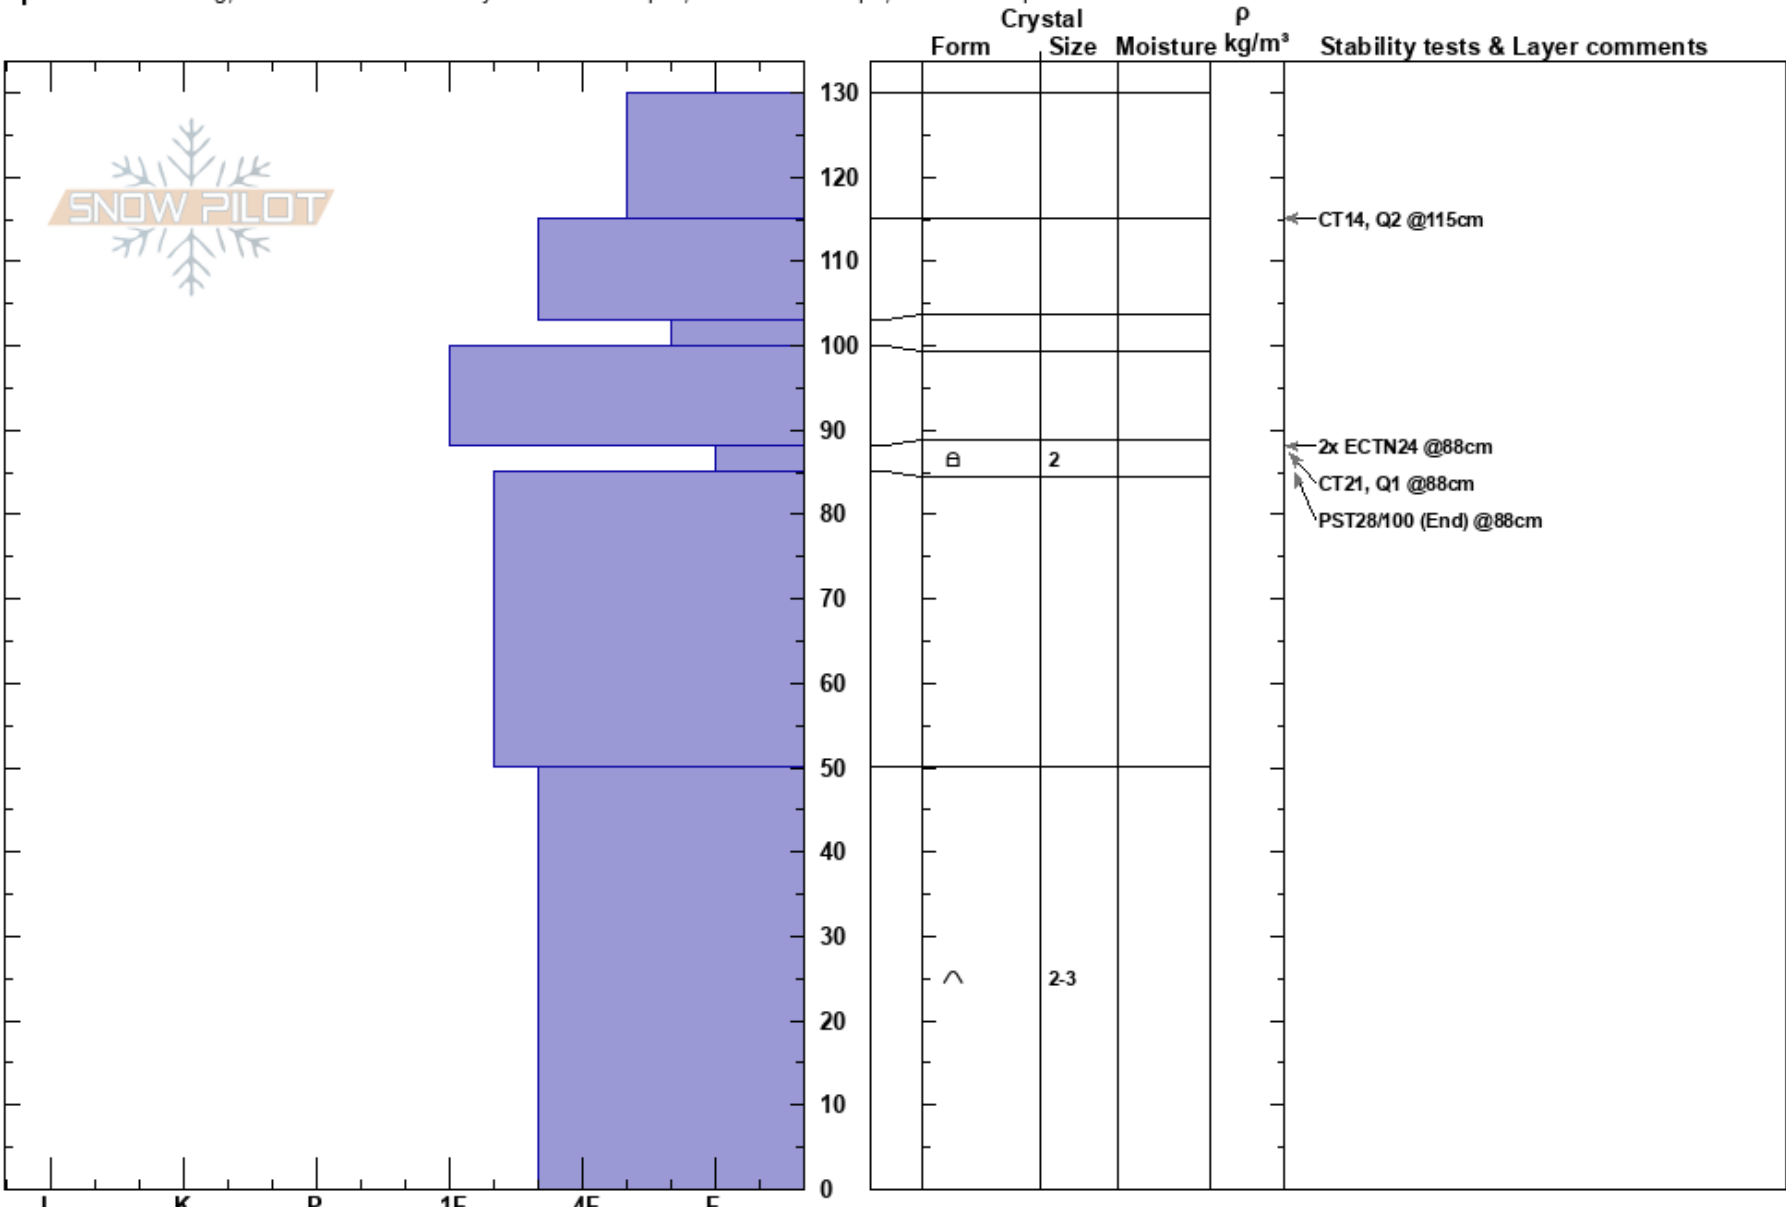

Middle Basin  
 Madison Range-N  
 MT  
 Elevation: 8820 ft  
 Aspect: 75°

Alex Marienthal  
 03/10/2017 - 12:05pm  
 Co-ord: 45.32386N, -111.37839W  
 Slope Angle: 26°  
 Wind Loading: no

Stability: Good  
 Air Temperature:  
 Sky Cover: BKN  
 Precipitation: S-1  
 Wind: W Moderate

HS:130  
 Layer Notes:  
 88-85cm: Problematic layer

Specifics: Cracking; Recent avalanche activity on different slopes; Ski tracks on slope; We skied slope

Notes: