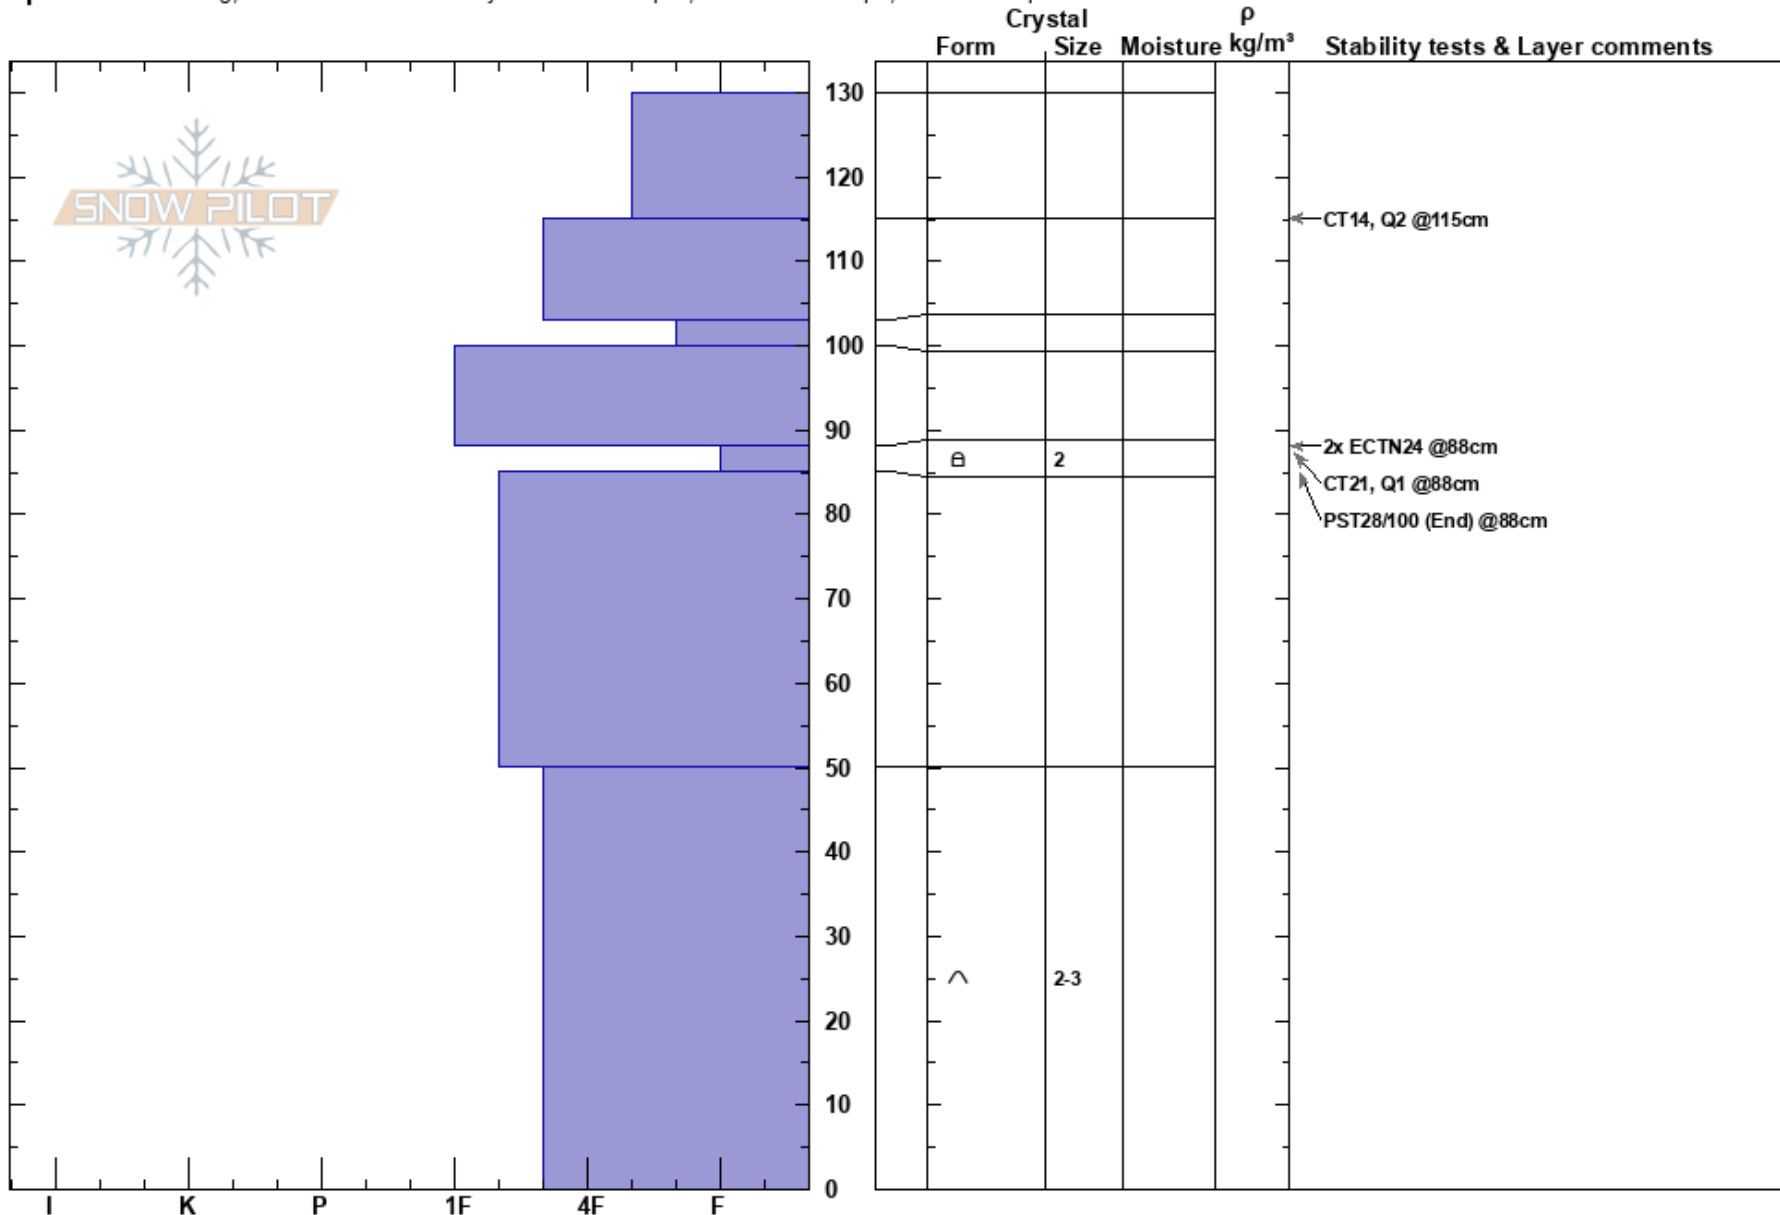

Middle Basin
 Madison Range-N
 MT
 Elevation: 8820 ft
 Aspect: 75°

Alex Marienthal
 03/10/2017 - 12:05pm
 Co-ord: 45.32386N, -111.37839W
 Slope Angle: 26°
 Wind Loading: no

Stability: Good
 Air Temperature:
 Sky Cover: BKN
 Precipitation: S-1
 Wind: W Moderate

HS:130
 88-85cm: Problematic layer

Specifics: Cracking; Recent avalanche activity on different slopes; Ski tracks on slope; We skied slope

Notes: