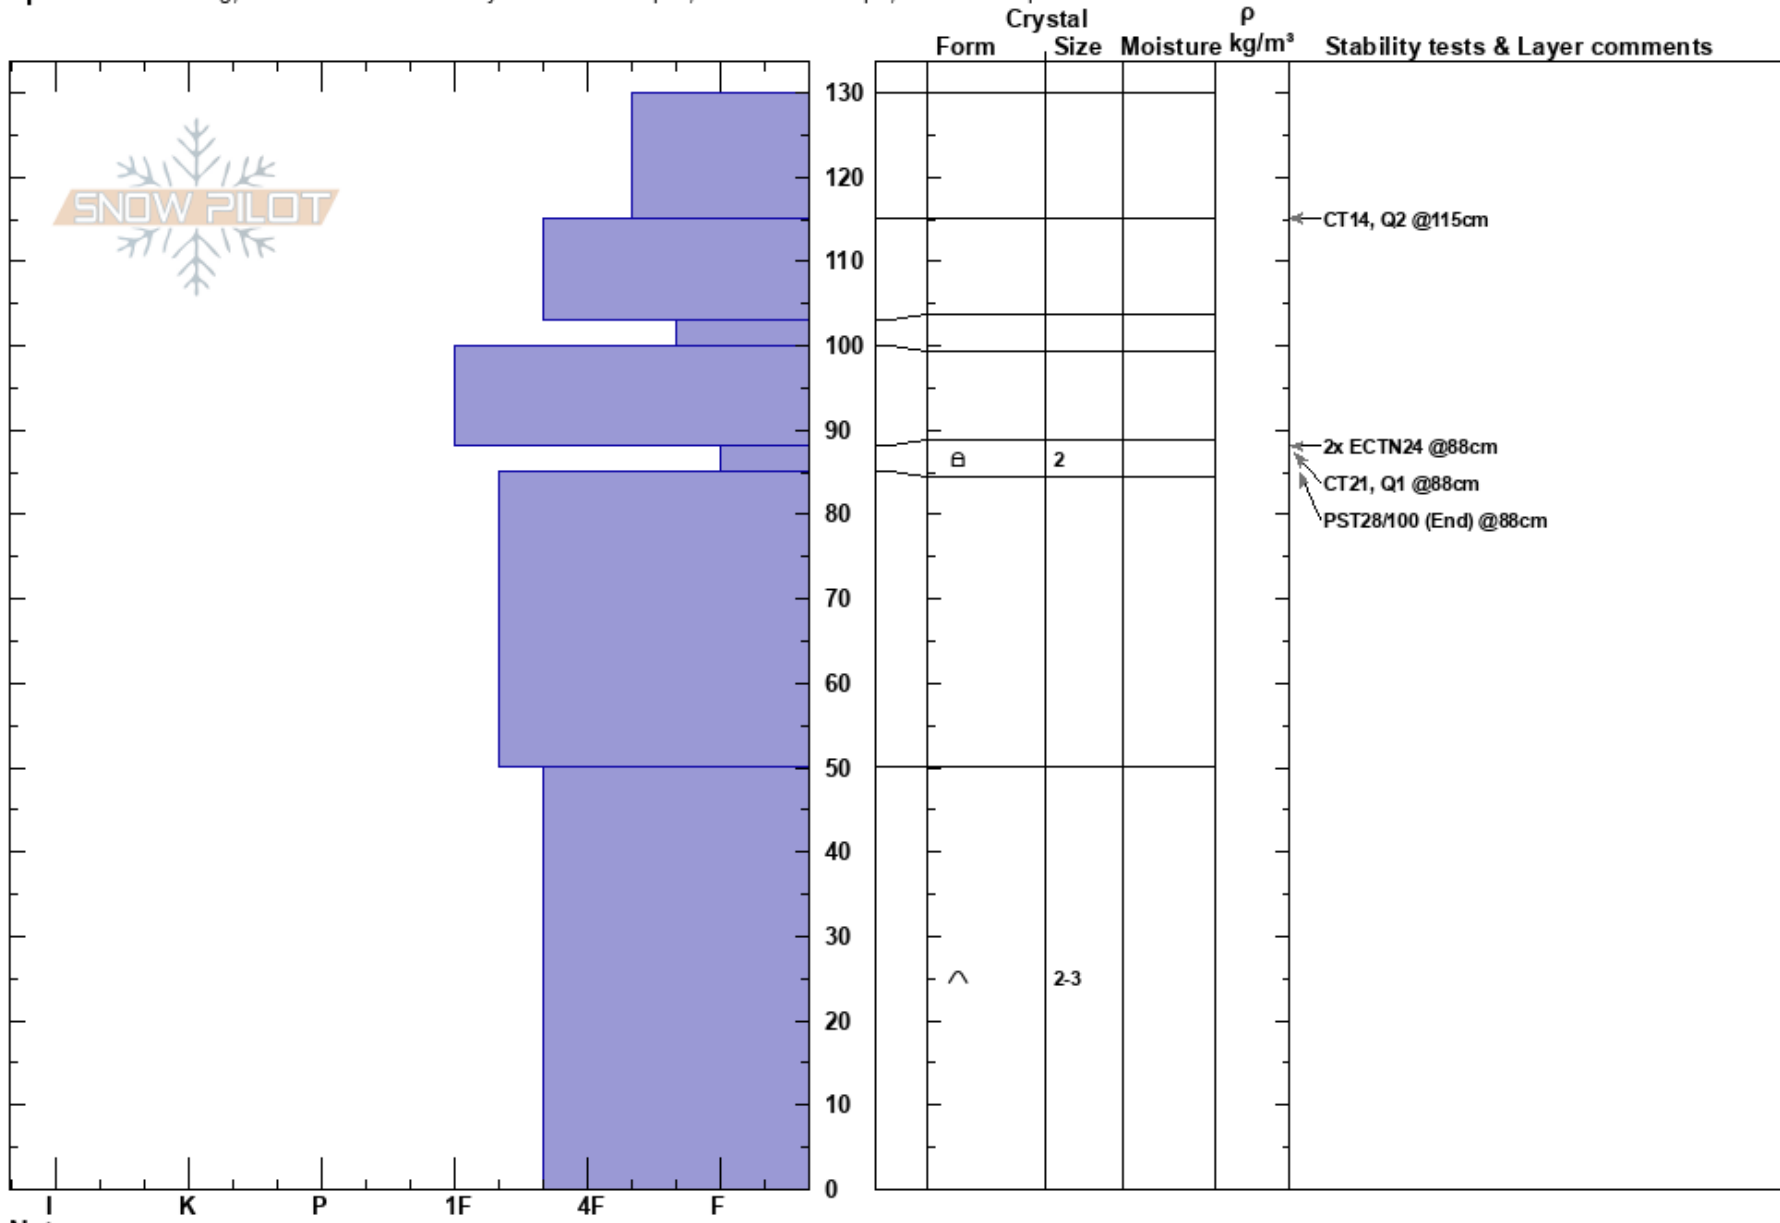

Middle Basin  
 Madison Range-N  
 MT  
 Elevation: 8820 ft  
 Aspect: 75°

Alex Marienthal  
 03/10/2017 - 12:05pm  
 Co-ord: 45.32386N, -111.37839W  
 Slope Angle: 26°  
 Wind Loading: no

Stability: Good  
 Air Temperature:  
 Sky Cover: BKN  
 Precipitation: S-1  
 Wind: W Moderate

HS:130  
 Layer Notes:  
 88-85cm: Problematic layer

Specifics: Cracking; Recent avalanche activity on different slopes; Ski tracks on slope; We skied slope

Notes: