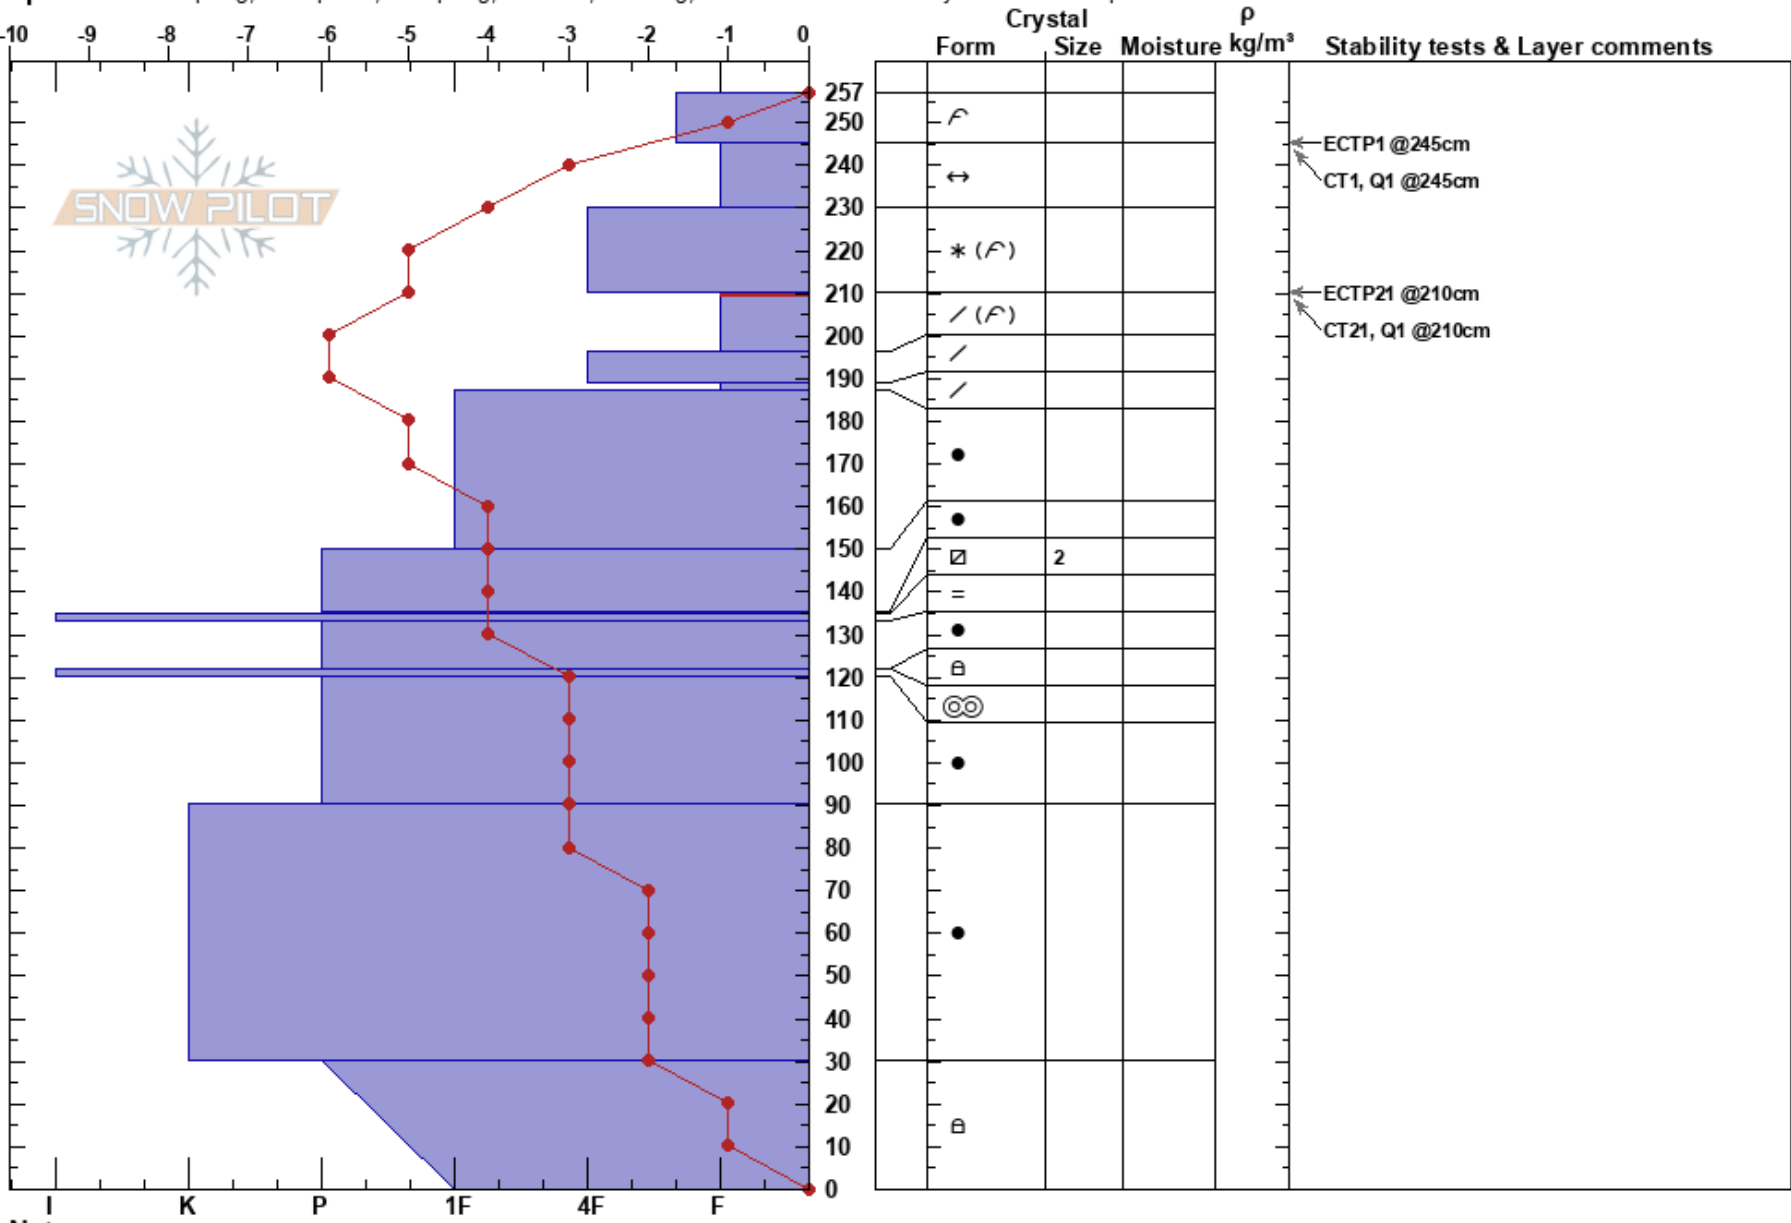

Rattlesnake
 Rattlesnake Mtns
 MT
 Elevation: 7600 ft
 Aspect:

Travis Craft
 03/10/2017 - 12:30am
 Co-ord: 47.03510N, -113.98960W
 Slope Angle: 0°
 Wind Loading:

Stability: Poor
 Air Temperature: -2°C
 Sky Cover: OVC
 Precipitation: S-1
 Wind: S Moderate

HS:257
 PF:80
 PS:15
 210-196cm:Problematic layer

Specifics: Collapsing, widespread; Collapsing, localized; Cracking; Recent avalanche activity on different slopes

Notes: This pit is our study plot for the season to track layers