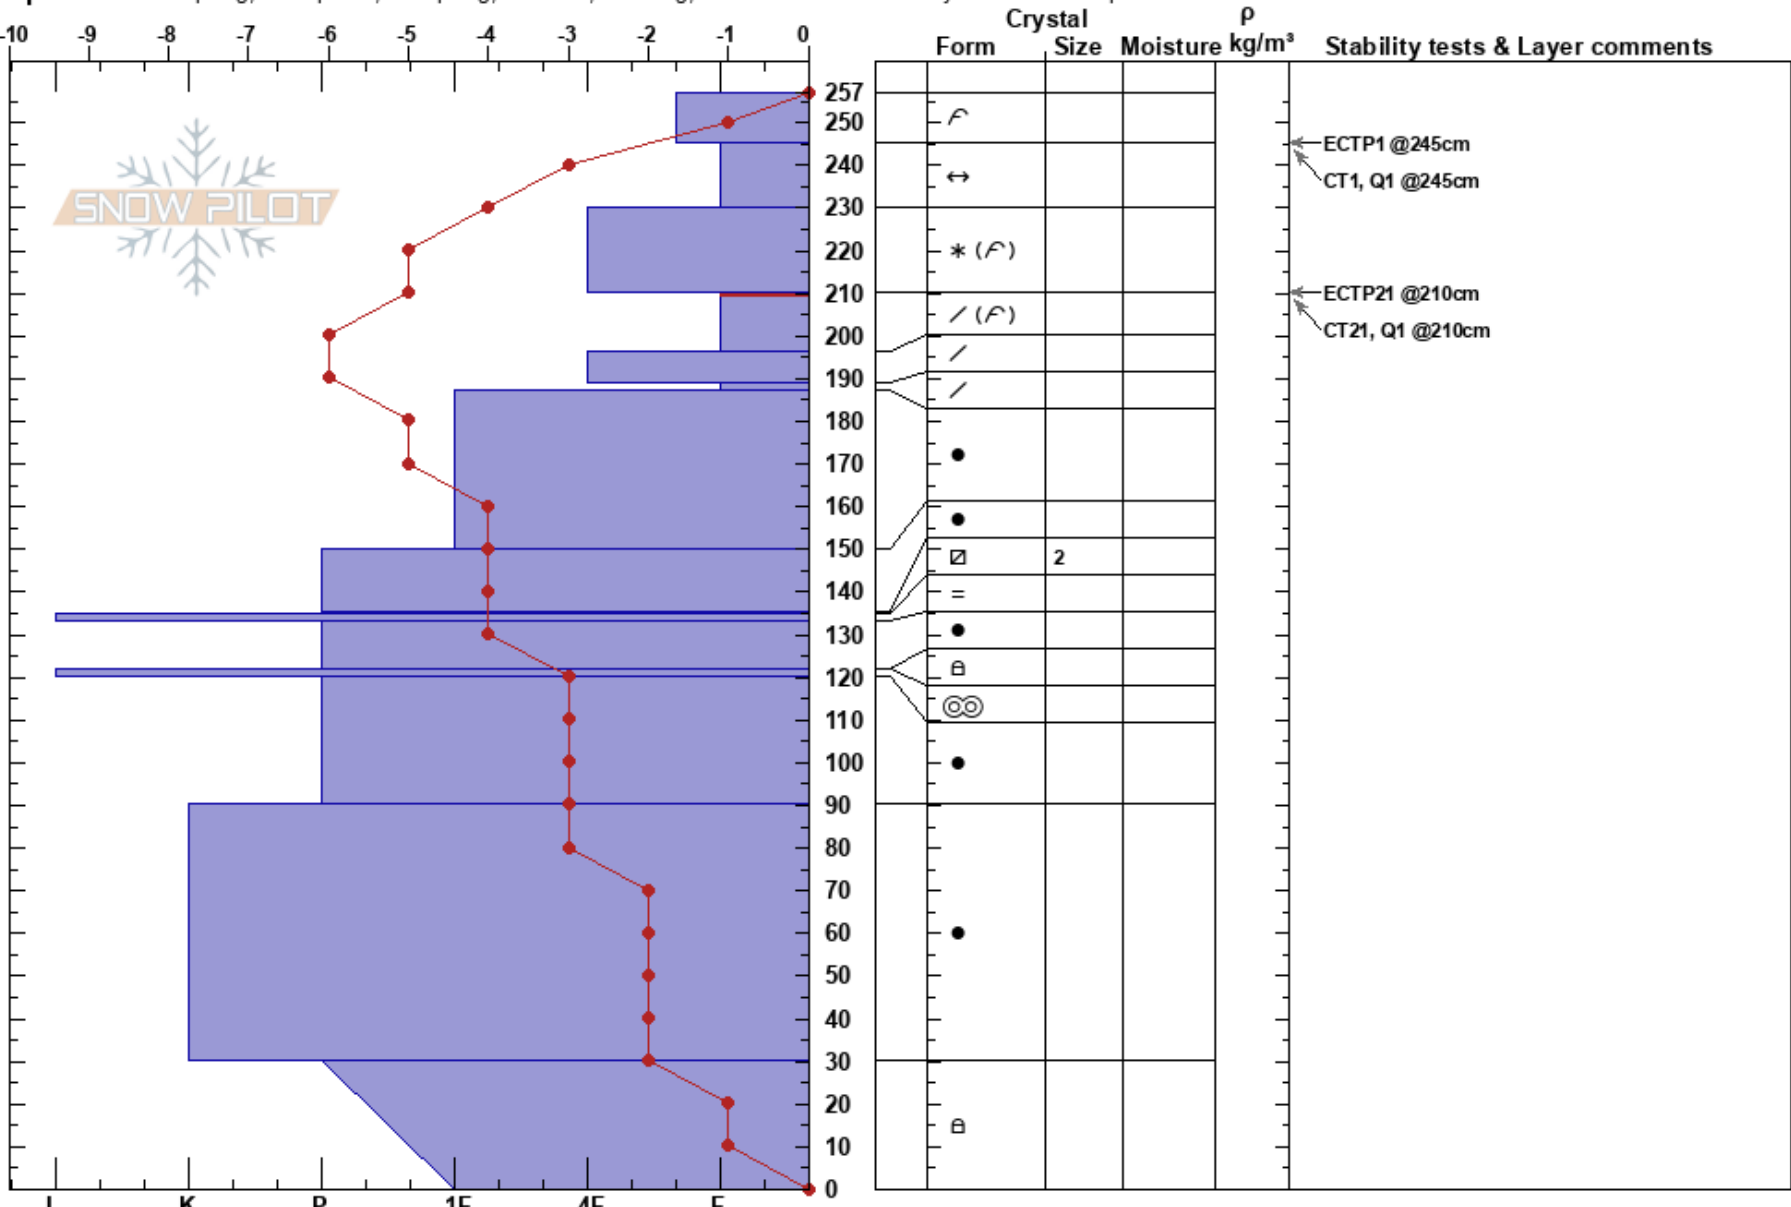

Rattlesnake
 Rattlesnake Mtns
 MT
 Elevation: 7600 ft
 Aspect:

Travis Craft
 03/10/2017 - 12:30am
 Co-ord: 47.03510N, -113.98960W
 Slope Angle: 0°
 Wind Loading:

Stability: Poor
 Air Temperature: -2°C
 Sky Cover: OVC
 Precipitation: S-1
 Wind: S Moderate

HS:257
 PF:80
 PS:15
 210-196cm:Problematic layer

Specifics: Collapsing, widespread; Collapsing, localized; Cracking; Recent avalanche activity on different slopes

Notes: This pit is our study plot for the season to track layers