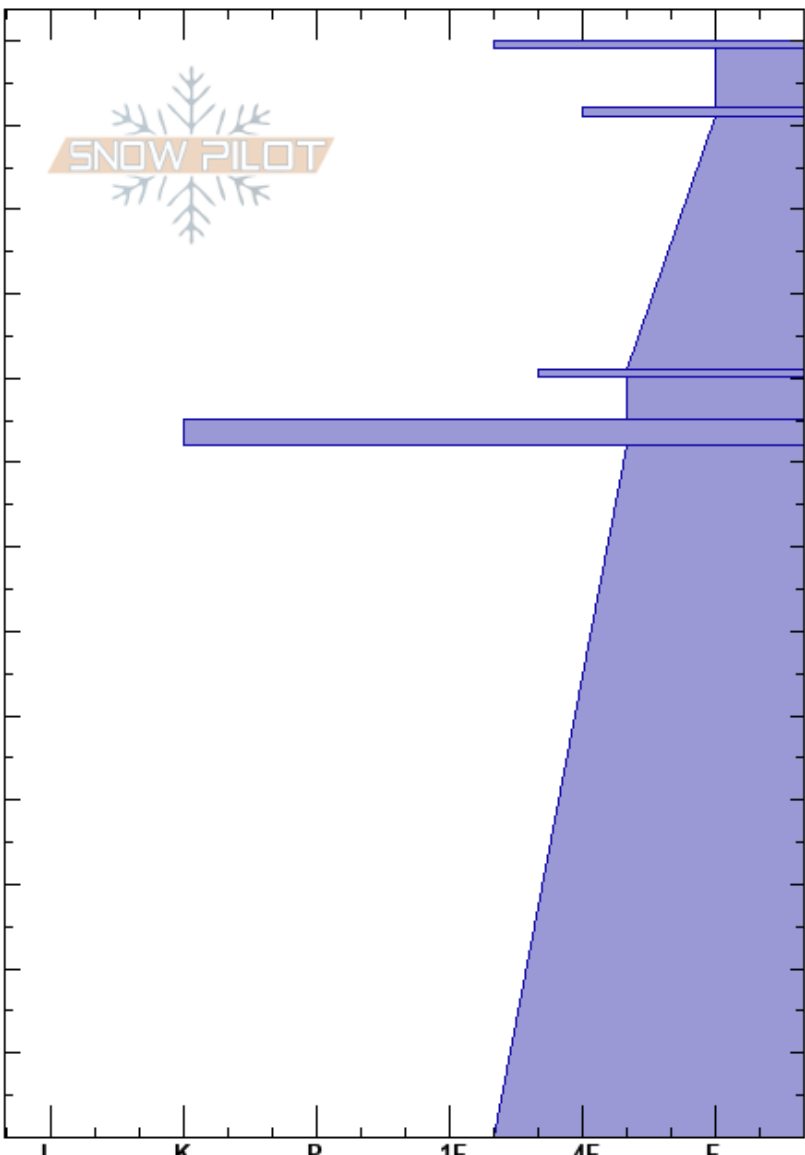

Lower Temptations  
 Kachina Peaks  
 AZ  
 Elevation: 10800 ft  
 Aspect: 310°  
 Specifics: Ski tracks on slope; We skied slope

Troy Marino  
 03/01/2020 - 12:30am  
 Co-ord: 35.33600N, -111.69200W  
 Slope Angle: 31°  
 Wind Loading:

Stability: Very Good  
 Air Temperature:  
 Sky Cover:  
 Precipitation: NO  
 Wind:

HS:130  
 PF:40  
 PS:15  
 Layer Notes:

Height (cm)	Crystal		Moisture	$\rho$ kg/m <sup>3</sup>	Stability tests & Layer comments
	Form	Size			
130	• (⊙)				← CT13, Q3 @125cm
120					
90					
85.5	= (■)				← CT24, Q2 @85.5cm ← ECTN28 @85.5cm
80					
70					
60					
50					
40					
30					
20					
10					
0					