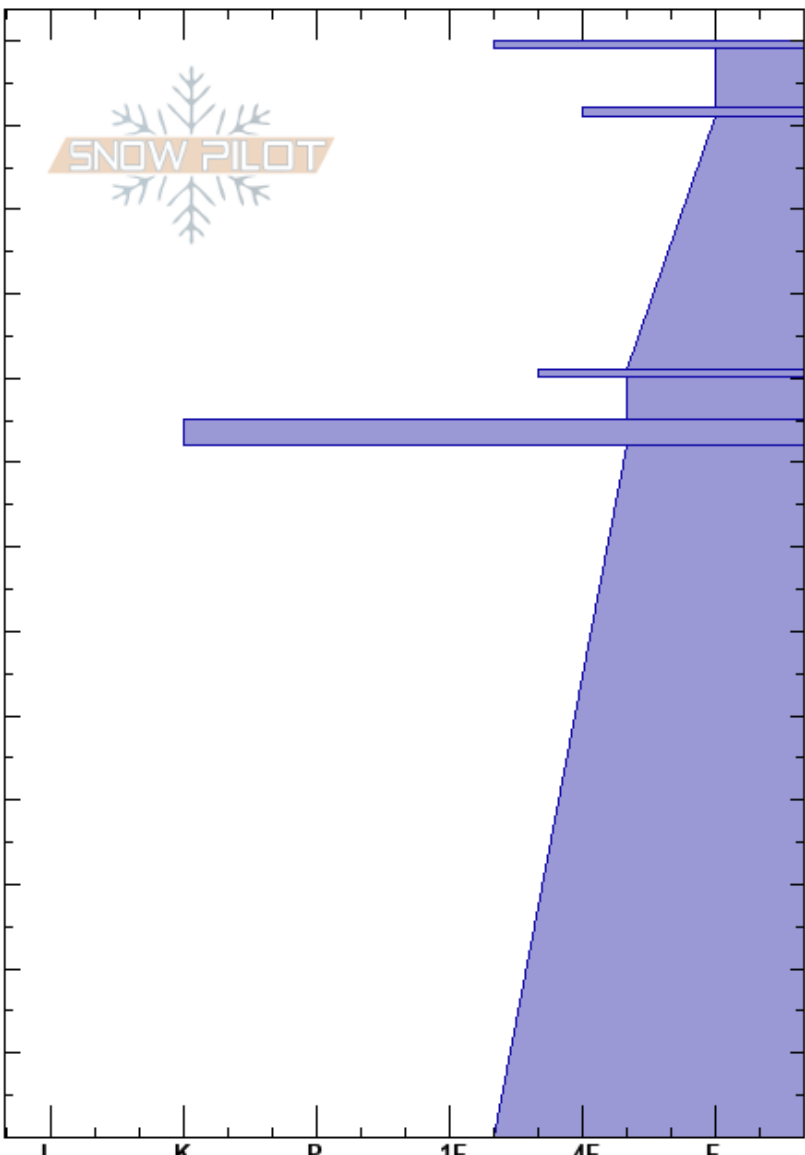

Lower Temptations
 Kachina Peaks
 AZ
 Elevation: 10800 ft
 Aspect: 310°
 Specifics: Ski tracks on slope; We skied slope

Troy Marino
 03/01/2020 - 12:30am
 Co-ord: 35.33600N, -111.69200W
 Slope Angle: 31°
 Wind Loading:

Stability: Very Good
 Air Temperature:
 Sky Cover:
 Precipitation: NO
 Wind:

HS:130
 PF:40
 PS:15
 Layer Notes:

Height (cm)	Crystal		Moisture	ρ kg/m ³	Stability tests & Layer comments
	Form	Size			
130	• (⊙)				← CT13, Q3 @125cm
120					
90					
85.5	= (■)				← CT24, Q2 @85.5cm ← ECTN28 @85.5cm
80					
70					
60					
50					
40					
30					
20					
10					
0					