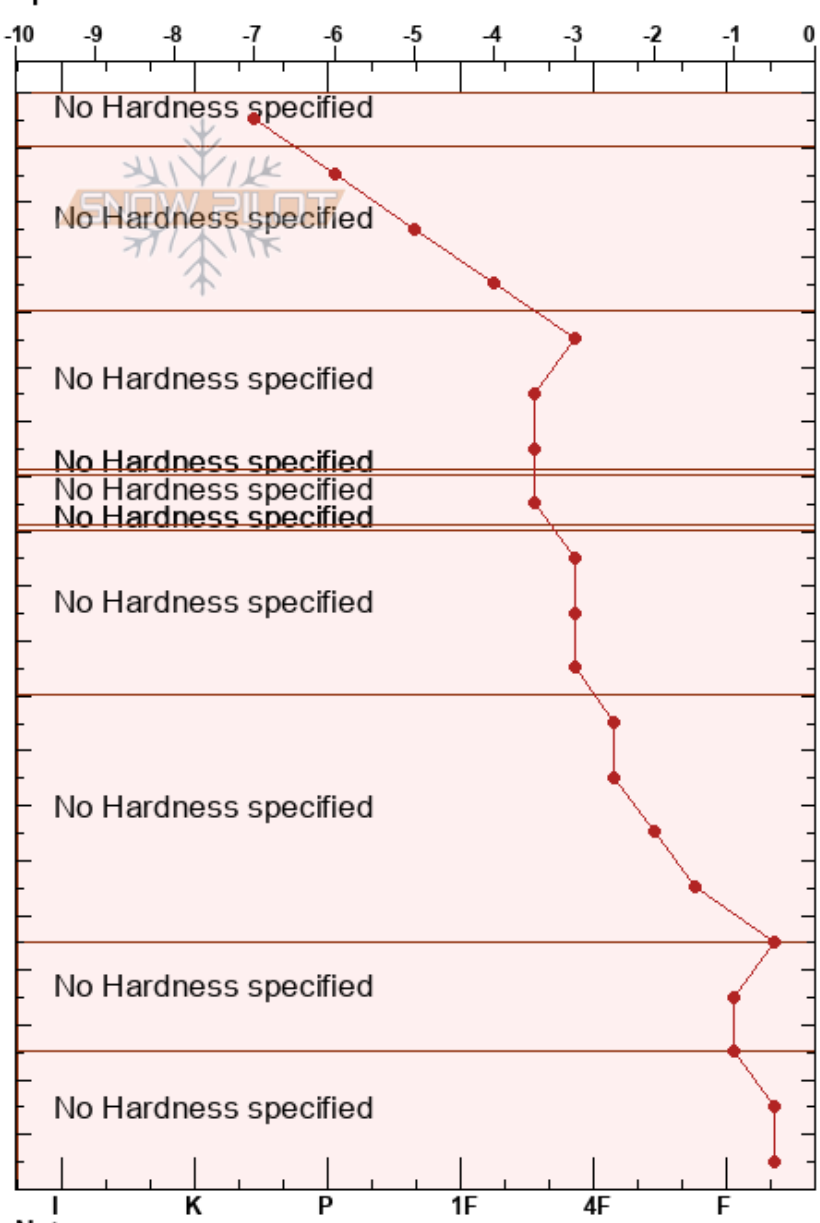

Granite Pass  
 Bitterroot  
 MT  
 Elevation: 6497 ft  
 Aspect:  
 Specifics:

Garrett Akie  
 03/01/2020 - 11:30am  
 Co-ord: 46.64141N, -114.61590W  
 Slope Angle:  
 Wind Loading:

Stability:  
 Air Temperature: -6°C  
 Sky Cover: OVC  
 Precipitation: S-1  
 Wind: Calm

Form	Crystal Size	Moisture	$\rho$ kg/m <sup>3</sup>	Stability tests & Layer comments
*	1-2		108	
●	0.5-1		168	
●	0.5-1		198	
● (⊗)	0.5-1		212	
● (⊗)	0.5-1		240	
■			256	
■			268	
● (⊗)	0.5-1		296	
■			374	
● (⊗)	0.5-1		328	
			362	
			360	
● (⊗)	0.5-1.5		360	
			382	
			372	
			370	
■	1-2		398	
□ (⊗)	1-3		392	
			348	
			348	