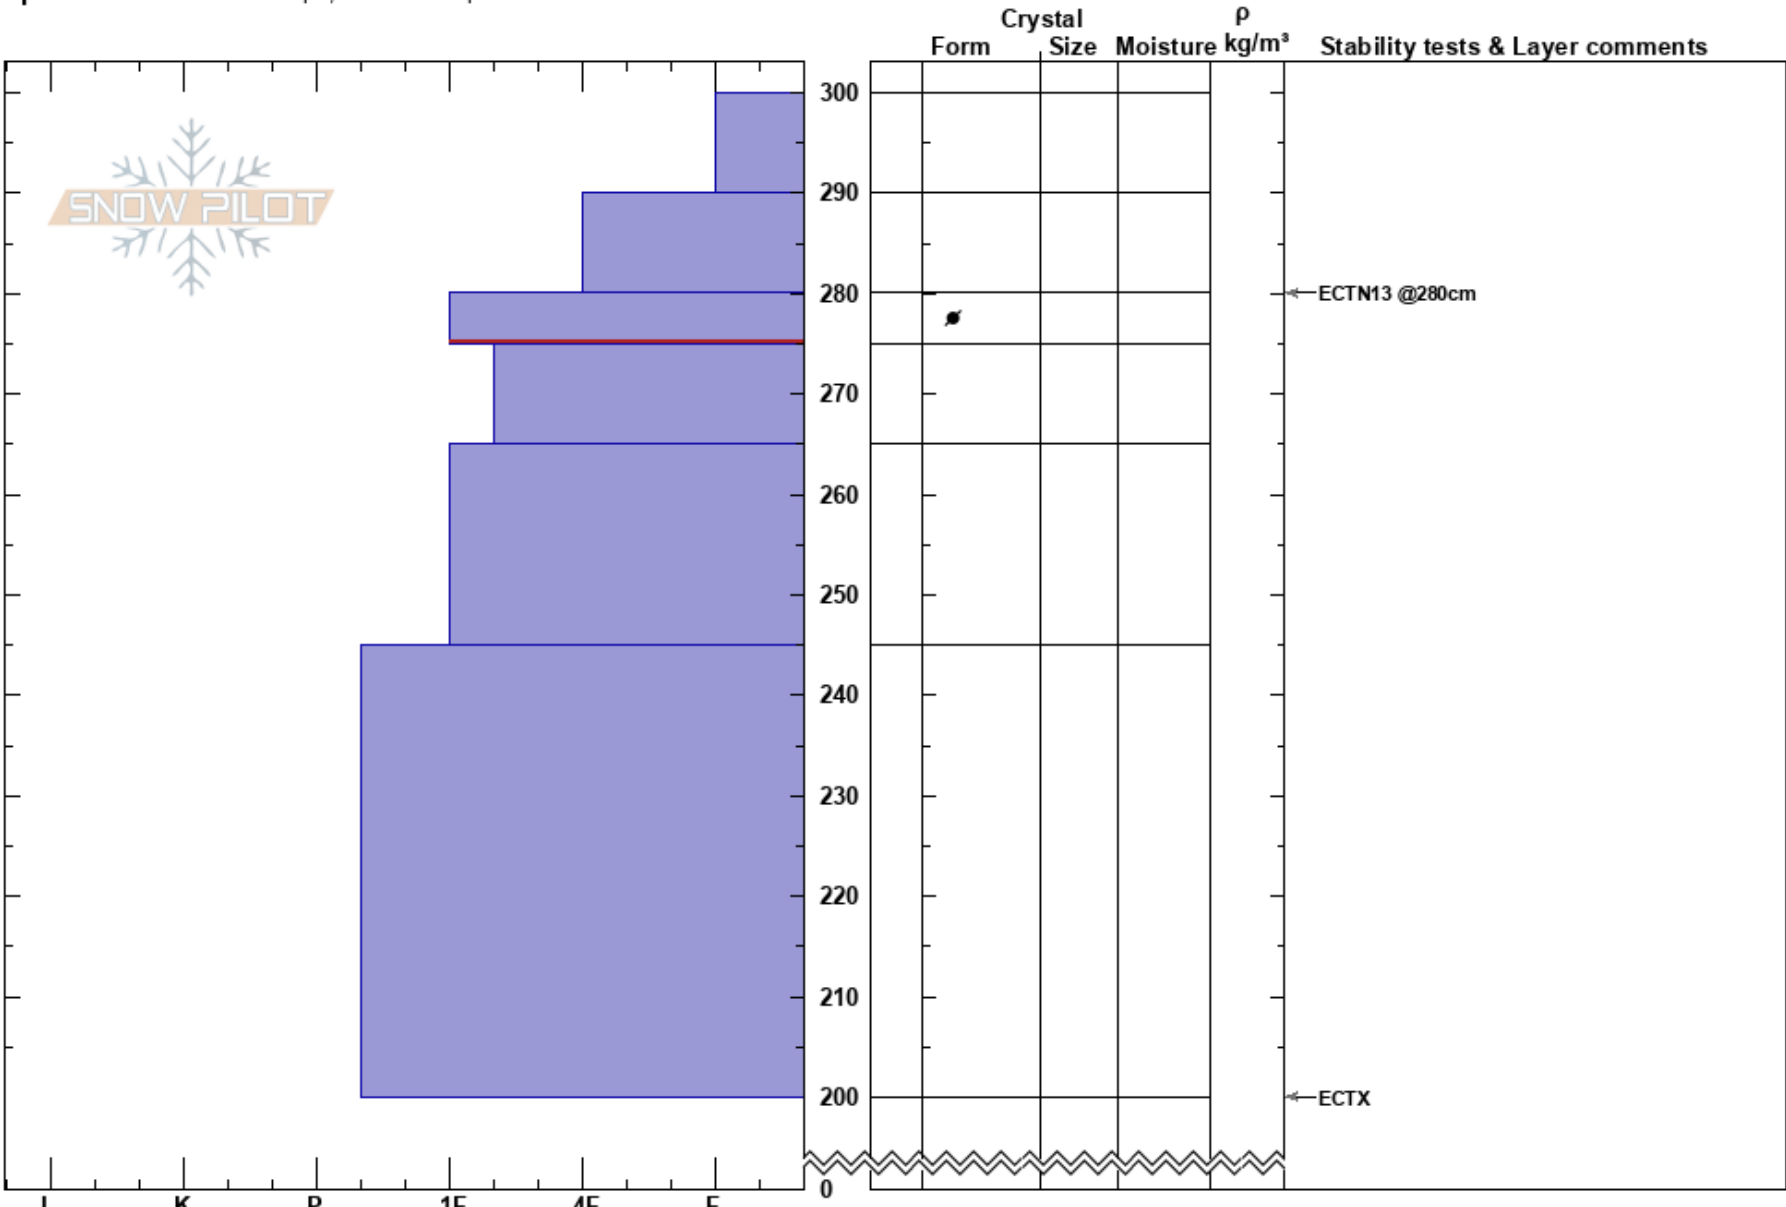

north bowl Abiathar  
 Absaroka Range  
 MT  
**Elevation:** 9568 ft  
**Aspect:** 30°  
**Specifics:** Ski tracks on slope; We skied slope

Beau Fredlund  
 03/01/2020 - 1:00pm  
**Co-ord:** 44.97782N, -110.02902E  
**Slope Angle:** 32°  
**Wind Loading:**

**Stability:**  
**Air Temperature:**  
**Sky Cover:**  
**Precipitation:**  
**Wind:**

**HS:**300  
 280-275cm:Problematic layer

Notes: