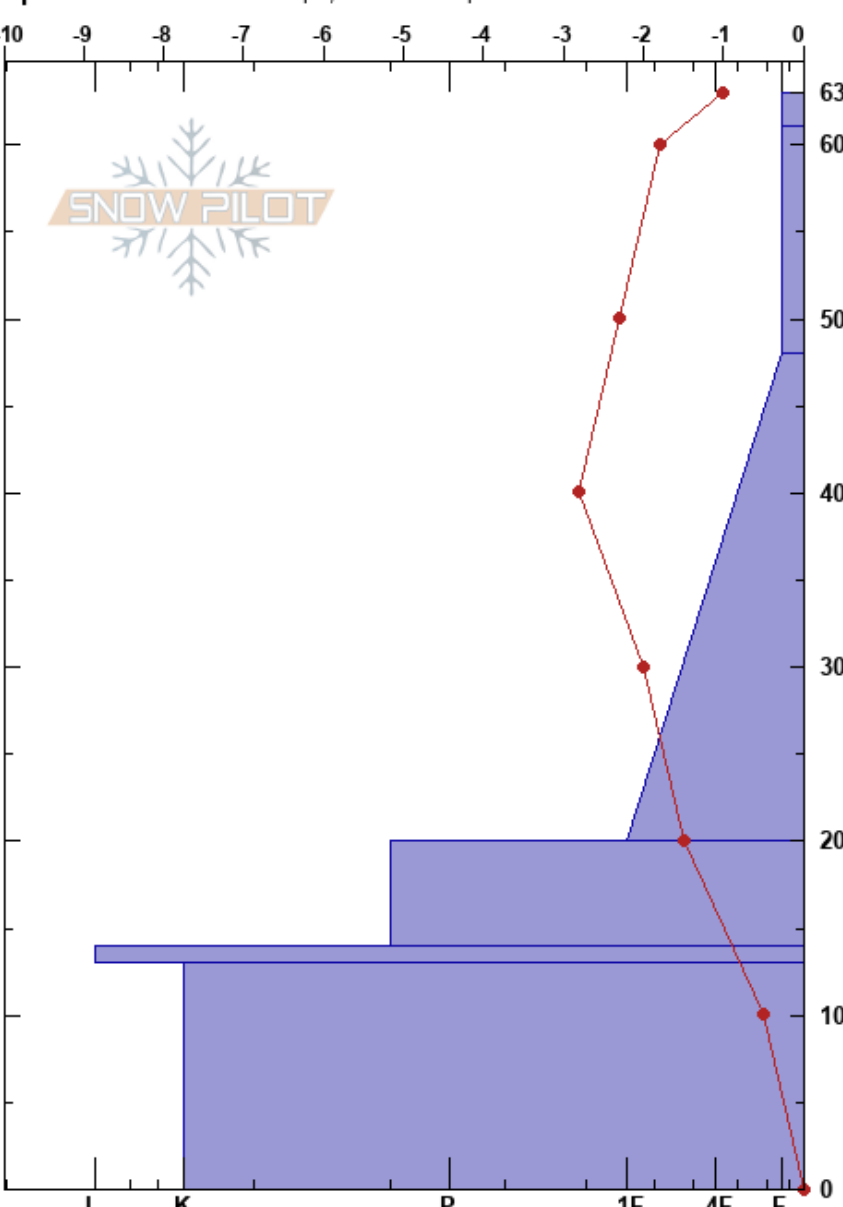

Steinskarfjellet low
 Kvaløya
 Norway
 Elevation: 233 m
 Aspect: N

Paul Velsand
 10/03/2017 - 13:30
 Co-ord: 33W 639468E 7732280N
 Slope Angle: 5°
 Wind Loading:

Stability: Very Good
 Air Temperature: 0°C
 Sky Cover: BKN
 Precipitation: S1
 Wind: SW Light Breeze

HS:63
 PF:27
 Layer Notes:

Specifics: Ski tracks on slope; We skied slope

Form	Crystal		ρ kg/m ³	Stability tests & Layer comments
	Size	Moisture		
⌘	1	D-M		
/	0.5	D-M	130	
● (B)	0.5	D	280	
♡	1.5	D	290	
■				
♡	3-5	M	360	

Notes: Snow height iButton: 55 cm.