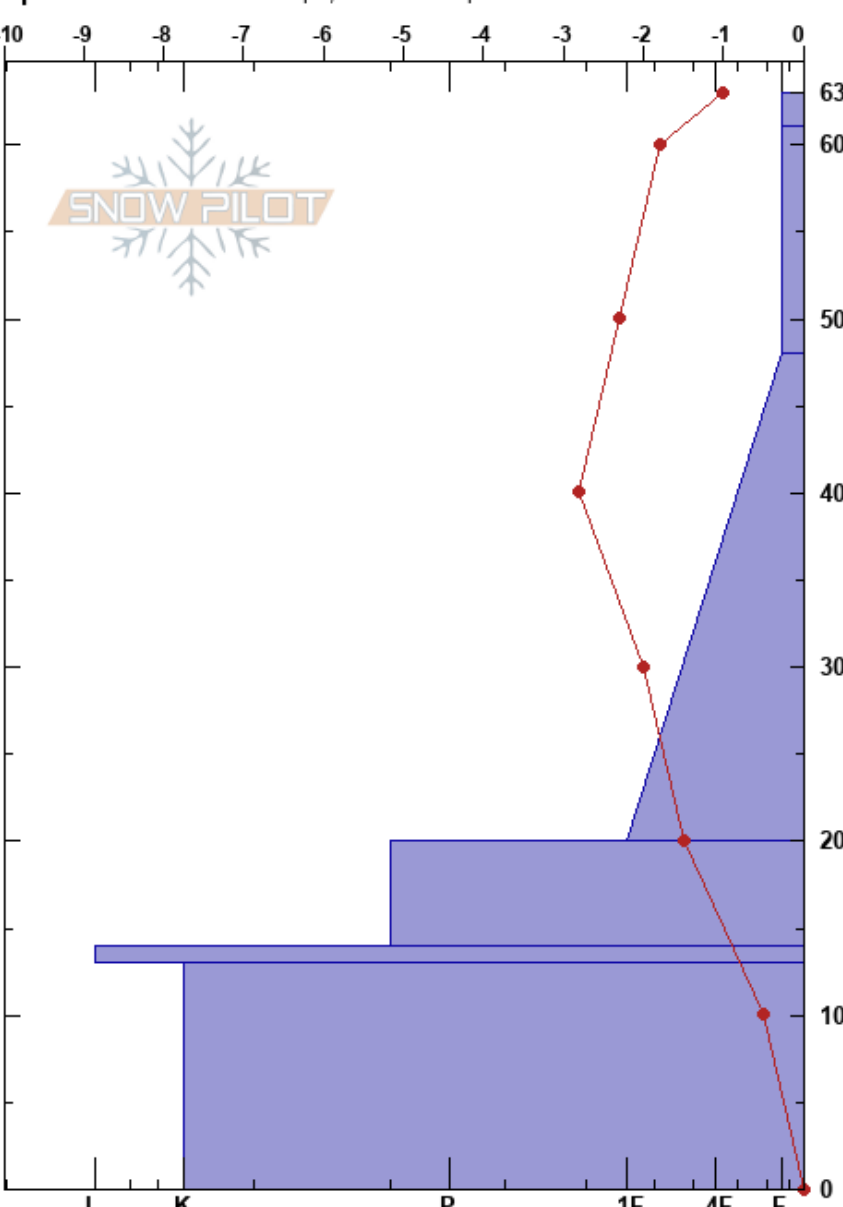

Steinskarfjellet low
 Kvaløya
 Norway
 Elevation: 233 m
 Aspect: N

Paul Velsand
 10/03/2017 - 13:30
 Co-ord: 33W 639468E 7732280N
 Slope Angle: 5°
 Wind Loading:

Stability: Very Good
 Air Temperature: 0°C
 Sky Cover: BKN
 Precipitation: S1
 Wind: SW Light Breeze

HS:63
 PF:27
 Layer Notes:

Specifics: Ski tracks on slope; We skied slope

Form	Crystal Size	Moisture	ρ kg/m ³	Stability tests & Layer comments
Δ	1	D-M		
/	0.5	D-M	130	
• (B)	0.5	D	280	
•	1.5	D	290	
•	3-5	M	360	

ECTX

Notes: Snow height iButton: 55 cm.