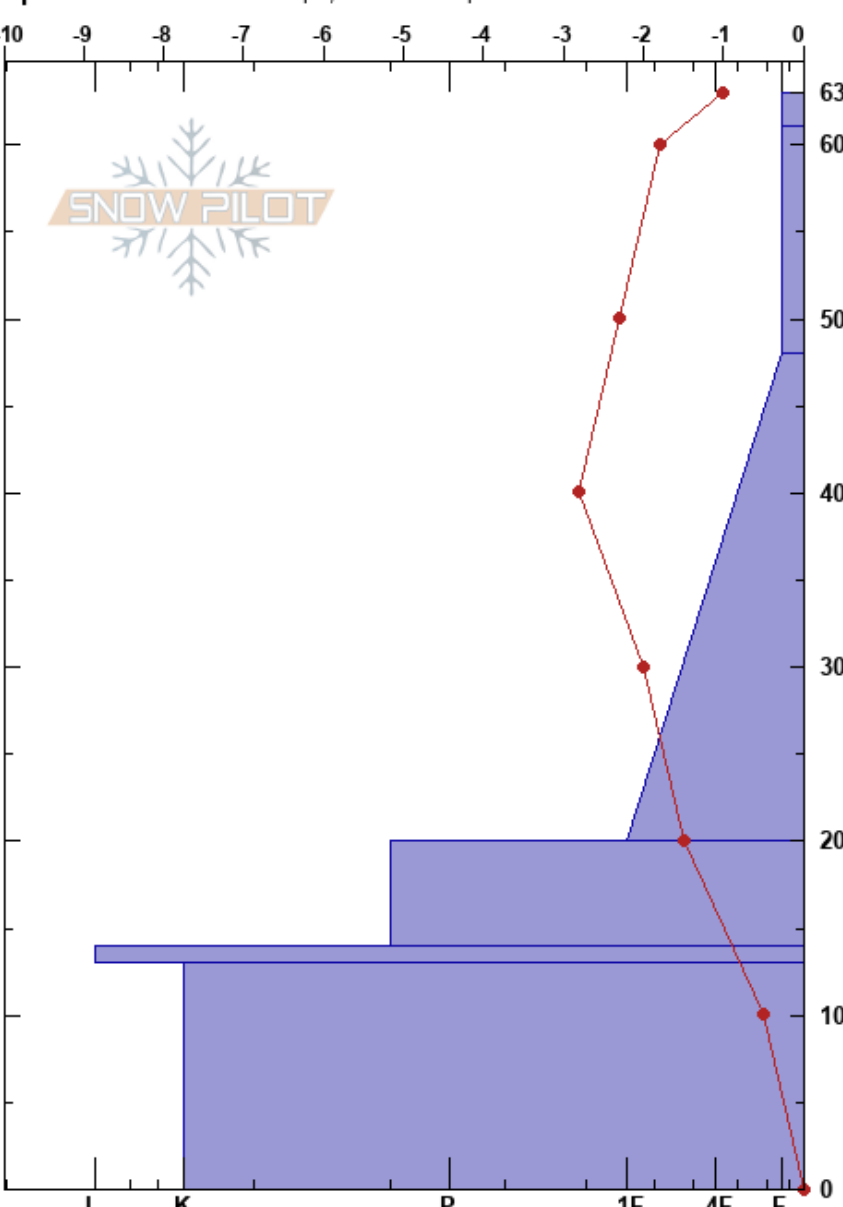

Steinskarfjellet low
 Kvaløya
 Norway
 Elevation: 233 m
 Aspect: N

Paul Velsand
 10/03/2017 - 13:30
 Co-ord: 33W 639468E 7732280N
 Slope Angle: 5°
 Wind Loading:

Stability: Very Good
 Air Temperature: 0°C
 Sky Cover: BKN
 Precipitation: S1
 Wind: SW Light Breeze

Layer Notes:

Specifics: Ski tracks on slope; We skied slope

Form	Crystal		ρ kg/m ³	Stability tests & Layer comments
	Size	Moisture		
⌘	1	D-M		
/	0.5	D-M	130	
● (B)	0.5	D	280	
♡	1.5	D	290	
■				
♡	3-5	M	360	

Notes: Snow height iButton: 55 cm.

ECTX