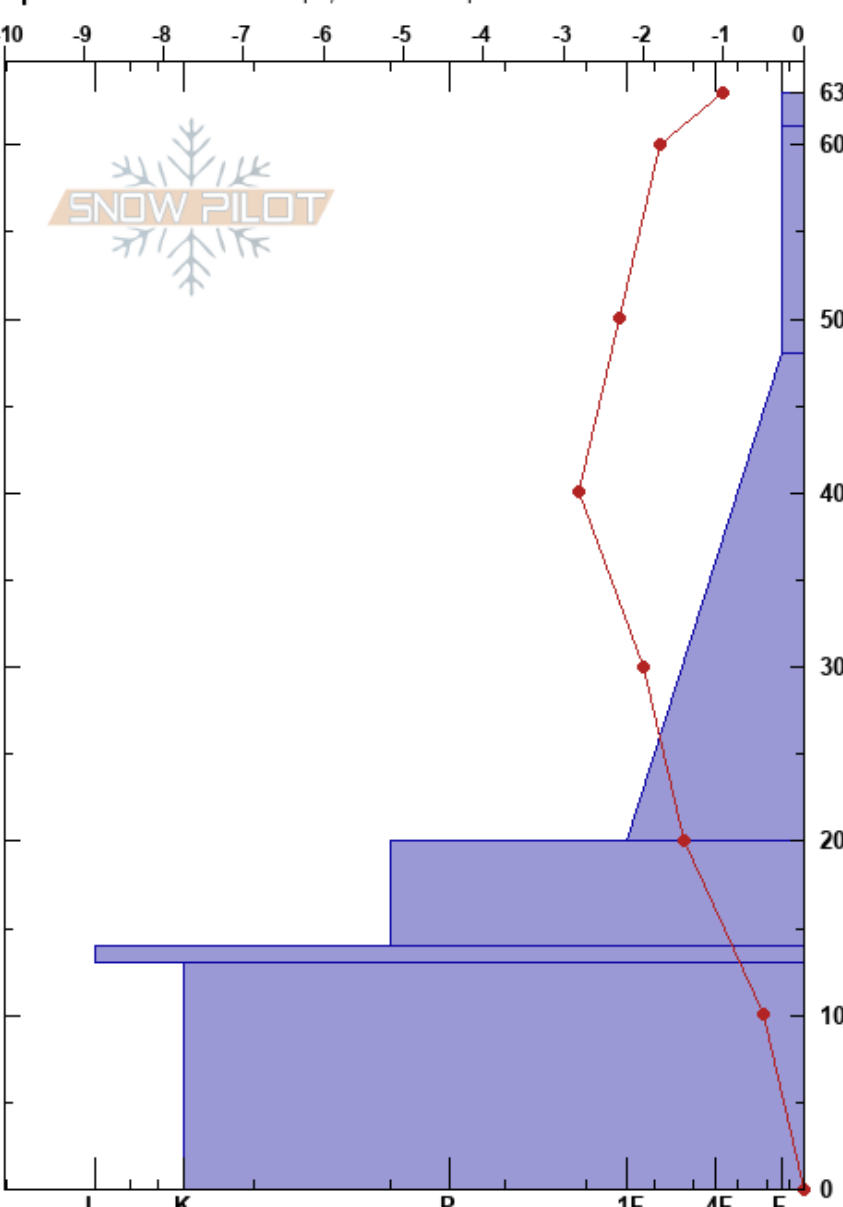

Steinskarfjellet low
 Kvaløya
 Norway
 Elevation: 233 m
 Aspect: N

Paul Velsand
 10/03/2017 - 13:30
 Co-ord: 33W 639468E 7732280N
 Slope Angle: 5°
 Wind Loading:

Stability: Very Good
 Air Temperature: 0°C
 Sky Cover: BKN
 Precipitation: S1
 Wind: SW Light Breeze

HS:63
 PF:27
 Layer Notes:

Specifics: Ski tracks on slope; We skied slope

Form	Crystal Size	Moisture	ρ kg/m ³	Stability tests & Layer comments
⌘	1	D-M		
/	0.5	D-M	130	
• (B)	0.5	D	280	
♡	1.5	D	290	
■				
♡	3-5	M	360	

Notes: Snow height iButton: 55 cm.

ECTX