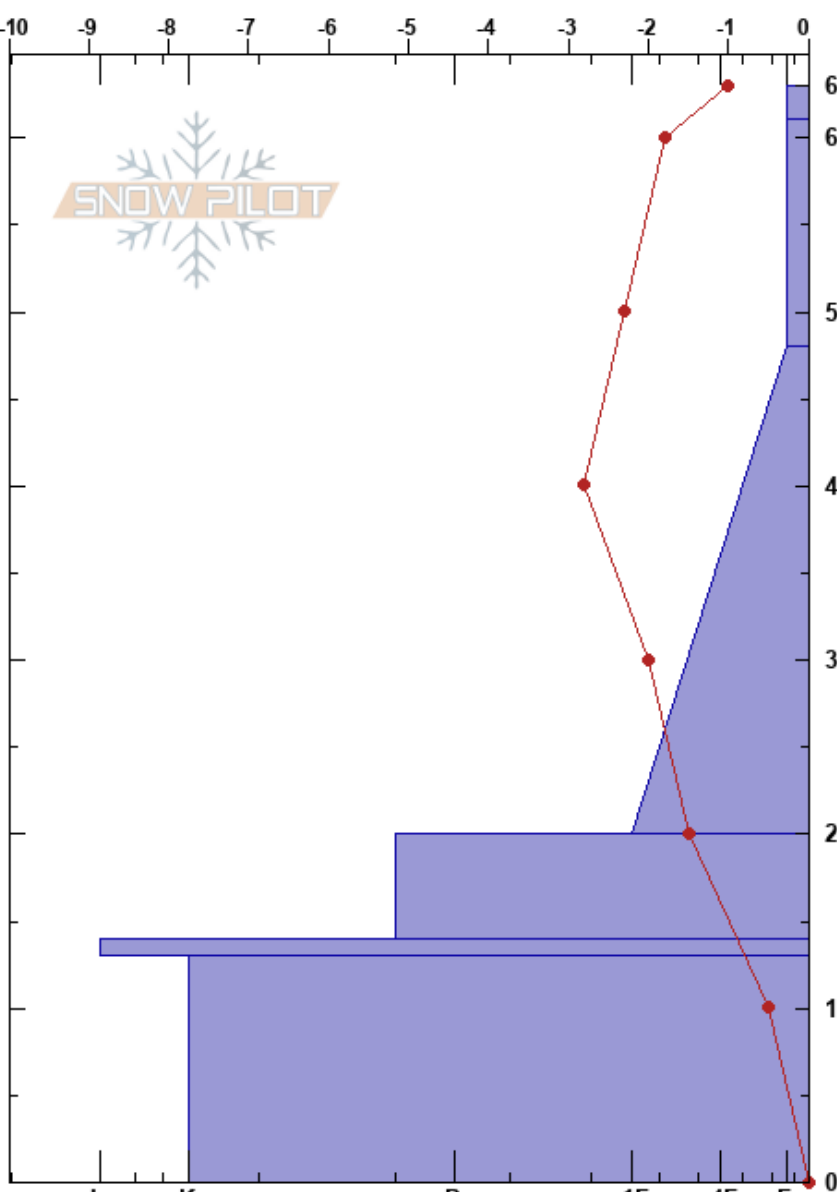

Steinskarfjellet low
 Kvaløya
 Norway
 Elevation: 233 m
 Aspect: N

Paul Velsand
 10/03/2017 - 13:30
 Co-ord: 33W 639468E 7732280N
 Slope Angle: 5°
 Wind Loading:

Stability: Very Good
 Air Temperature: 0°C
 Sky Cover: BKN
 Precipitation: S1
 Wind: SW Light Breeze

HS:63
 PF:27
 Layer Notes:

Specifics: Ski tracks on slope; We skied slope

Form	Crystal		ρ kg/m ³	Stability tests & Layer comments
	Size	Moisture		
⌘	1	D-M		
/	0.5	D-M	130	
● (B)	0.5	D	280	
♡	1.5	D	290	
■				
♡	3-5	M	360	

Notes: Snow height iButton: 55 cm.