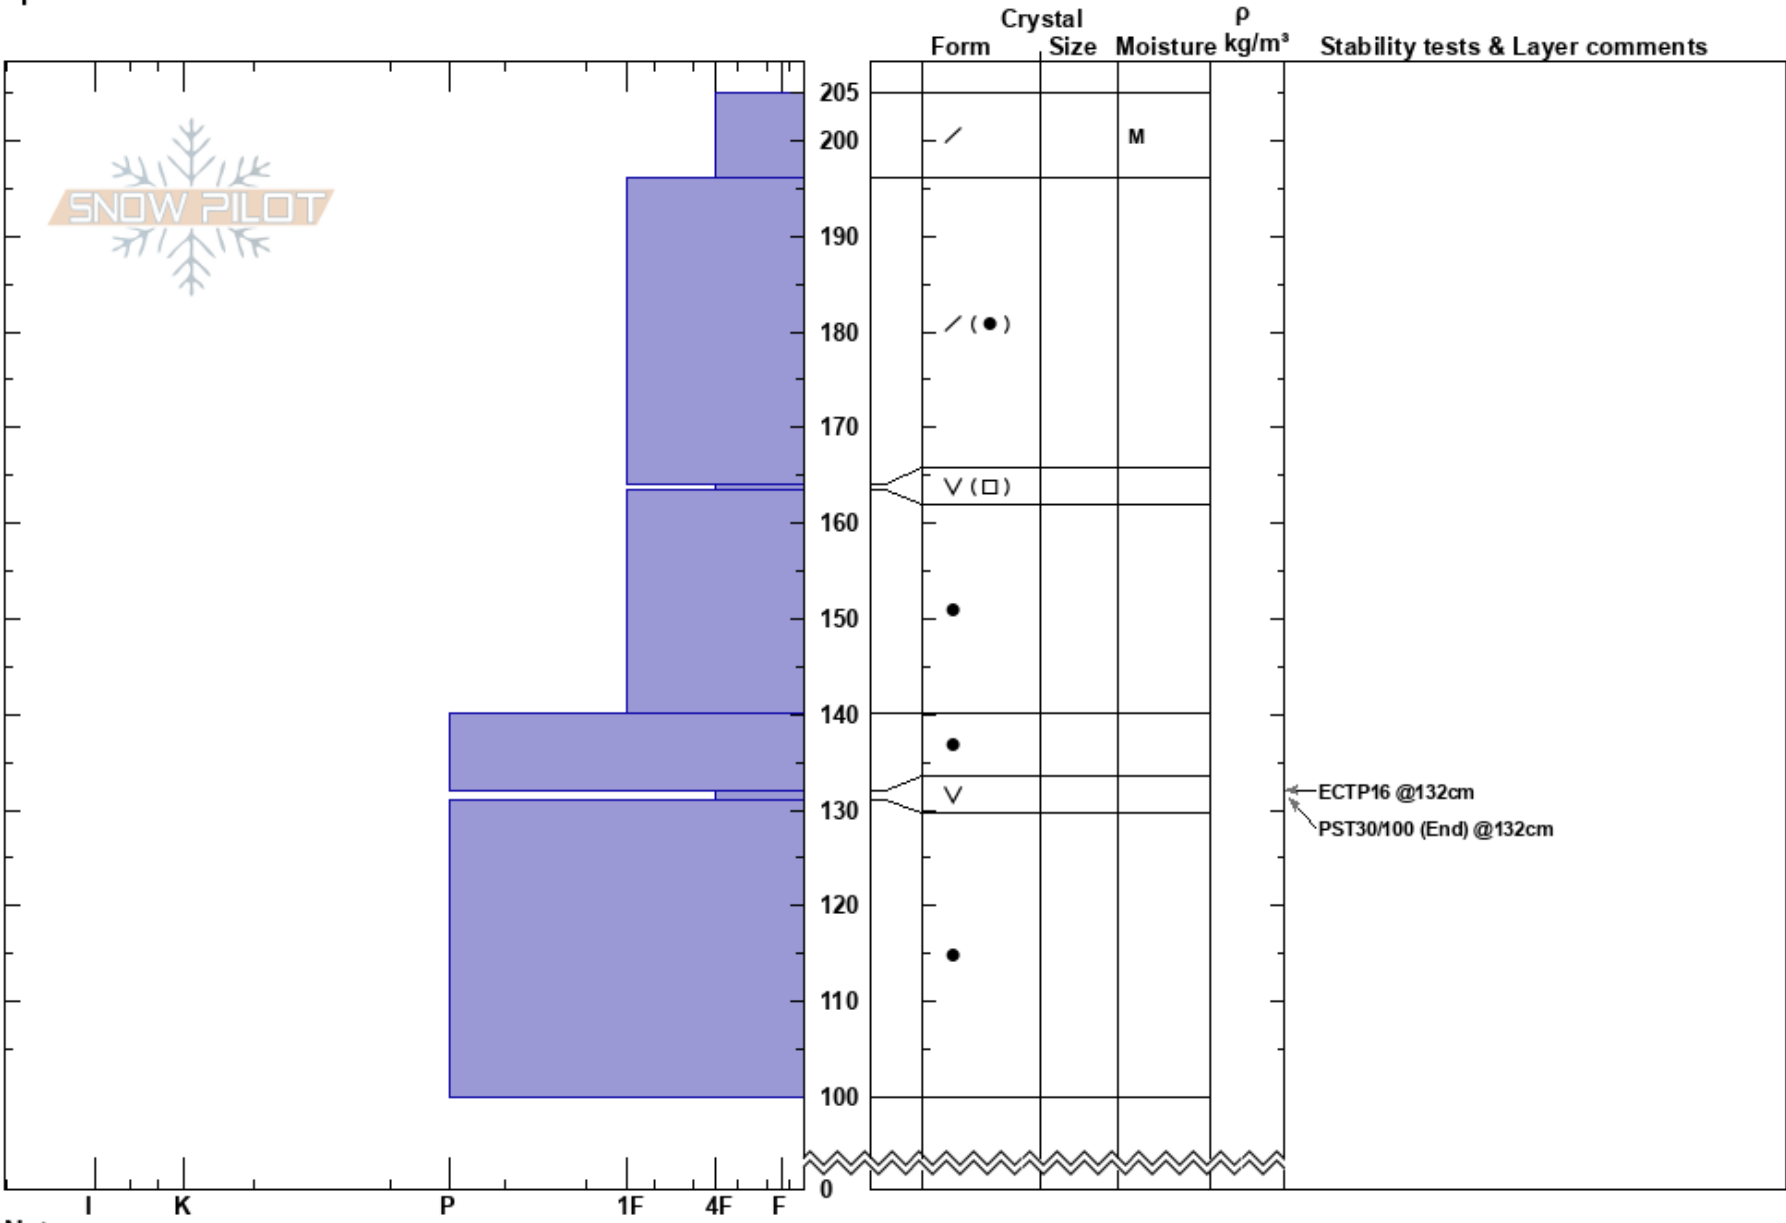

Iron Mtn
 Park Range
 CO
 Elevation: 9200 ft
 Aspect: 0°
 Specifics:

Jason Konigsberg
 03/10/2017 - 11:00am
 Co-ord: 40.85911N, -106.98483W
 Slope Angle: 28°
 Wind Loading:

Stability:
 Air Temperature:
 Sky Cover: OVC
 Precipitation: NO
 Wind:

HS:205
 PF:30
 Layer Notes:

Notes: