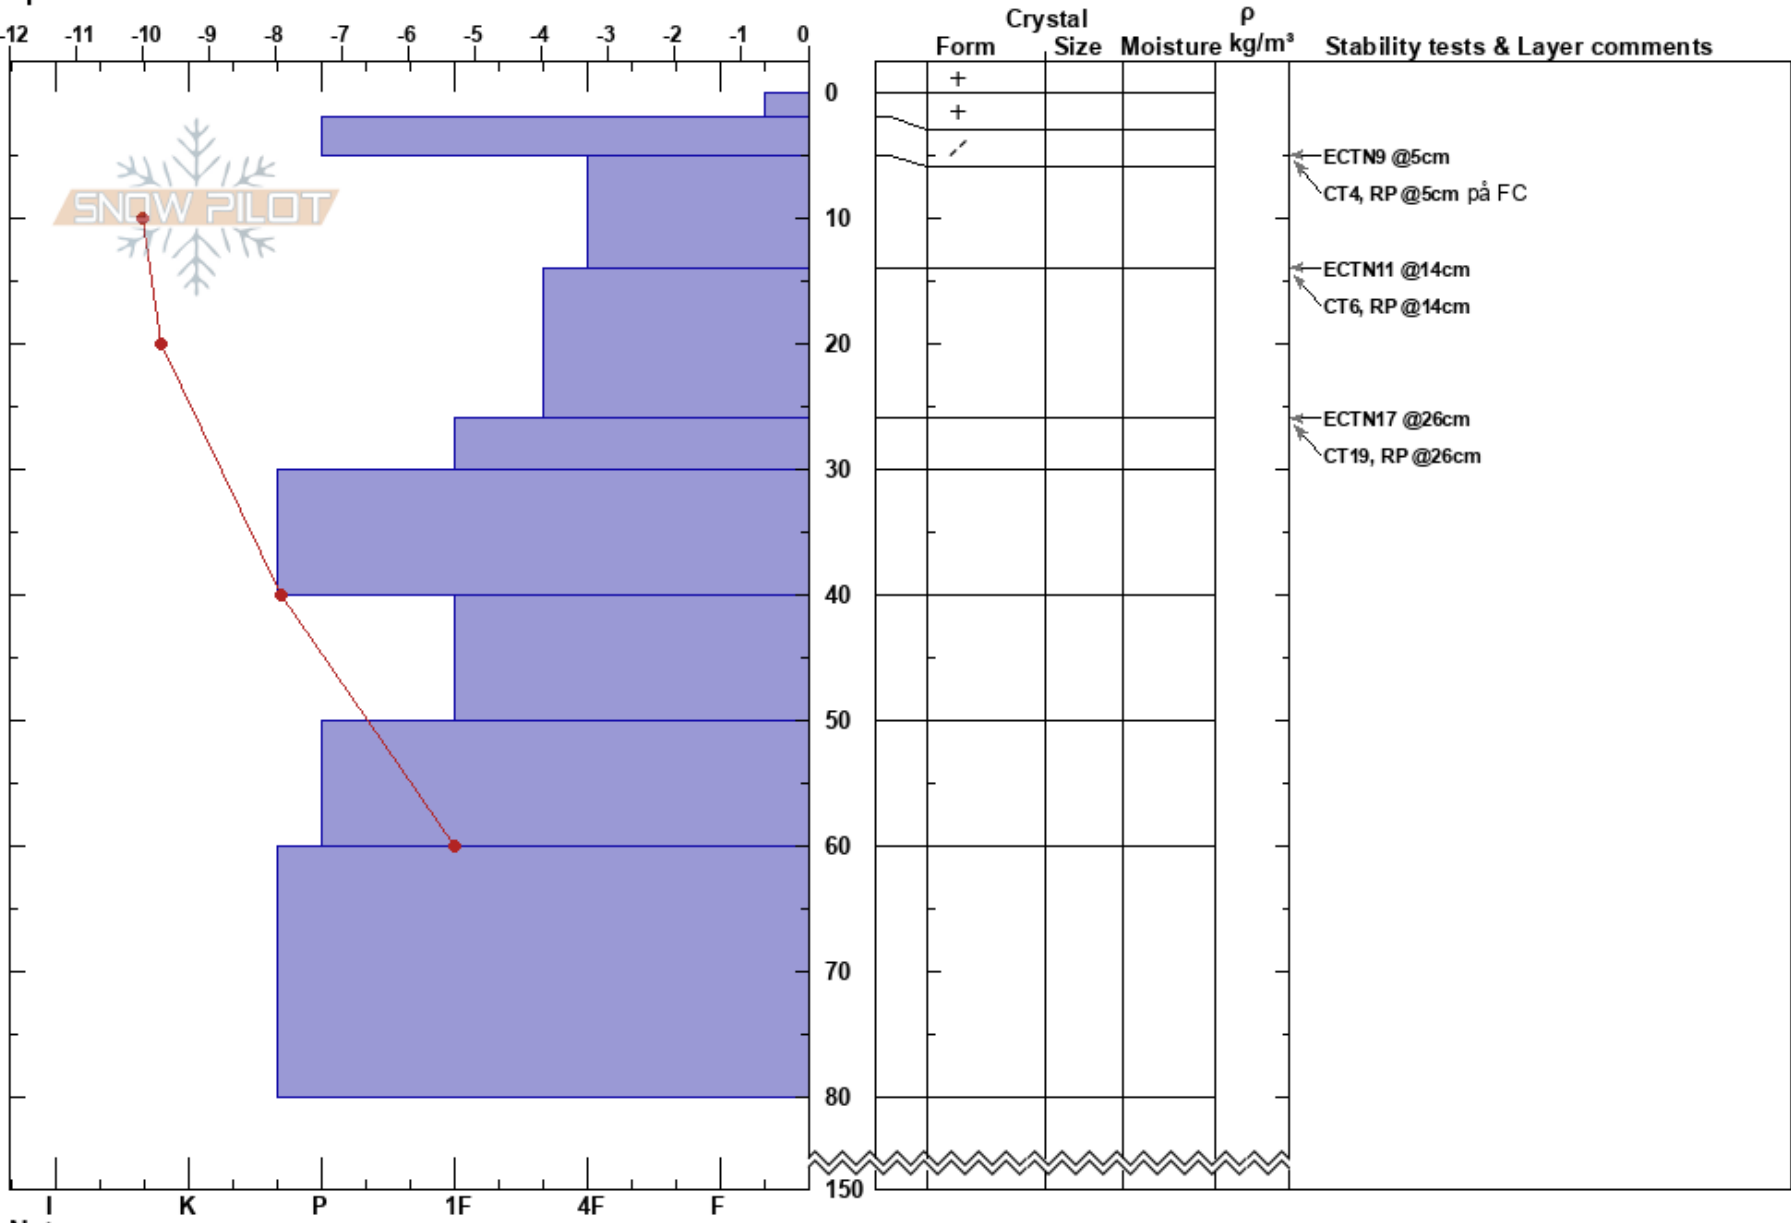

Fågelfället OST
 Fågelfället
 Sweden
 Elevation: 820 m
 Aspect: E
 Specifics:

Tyler Curtis
 29/02/2020 - 10:40
 Co-ord: 65.30243N, 15.48190E
 Slope Angle: 26°
 Wind Loading:

Stability:
 Air Temperature: -5.8°C PF:0
 Sky Cover: BKN
 Precipitation: NO
 Wind: Calm

HS:150
 Layer Notes:

Notes: