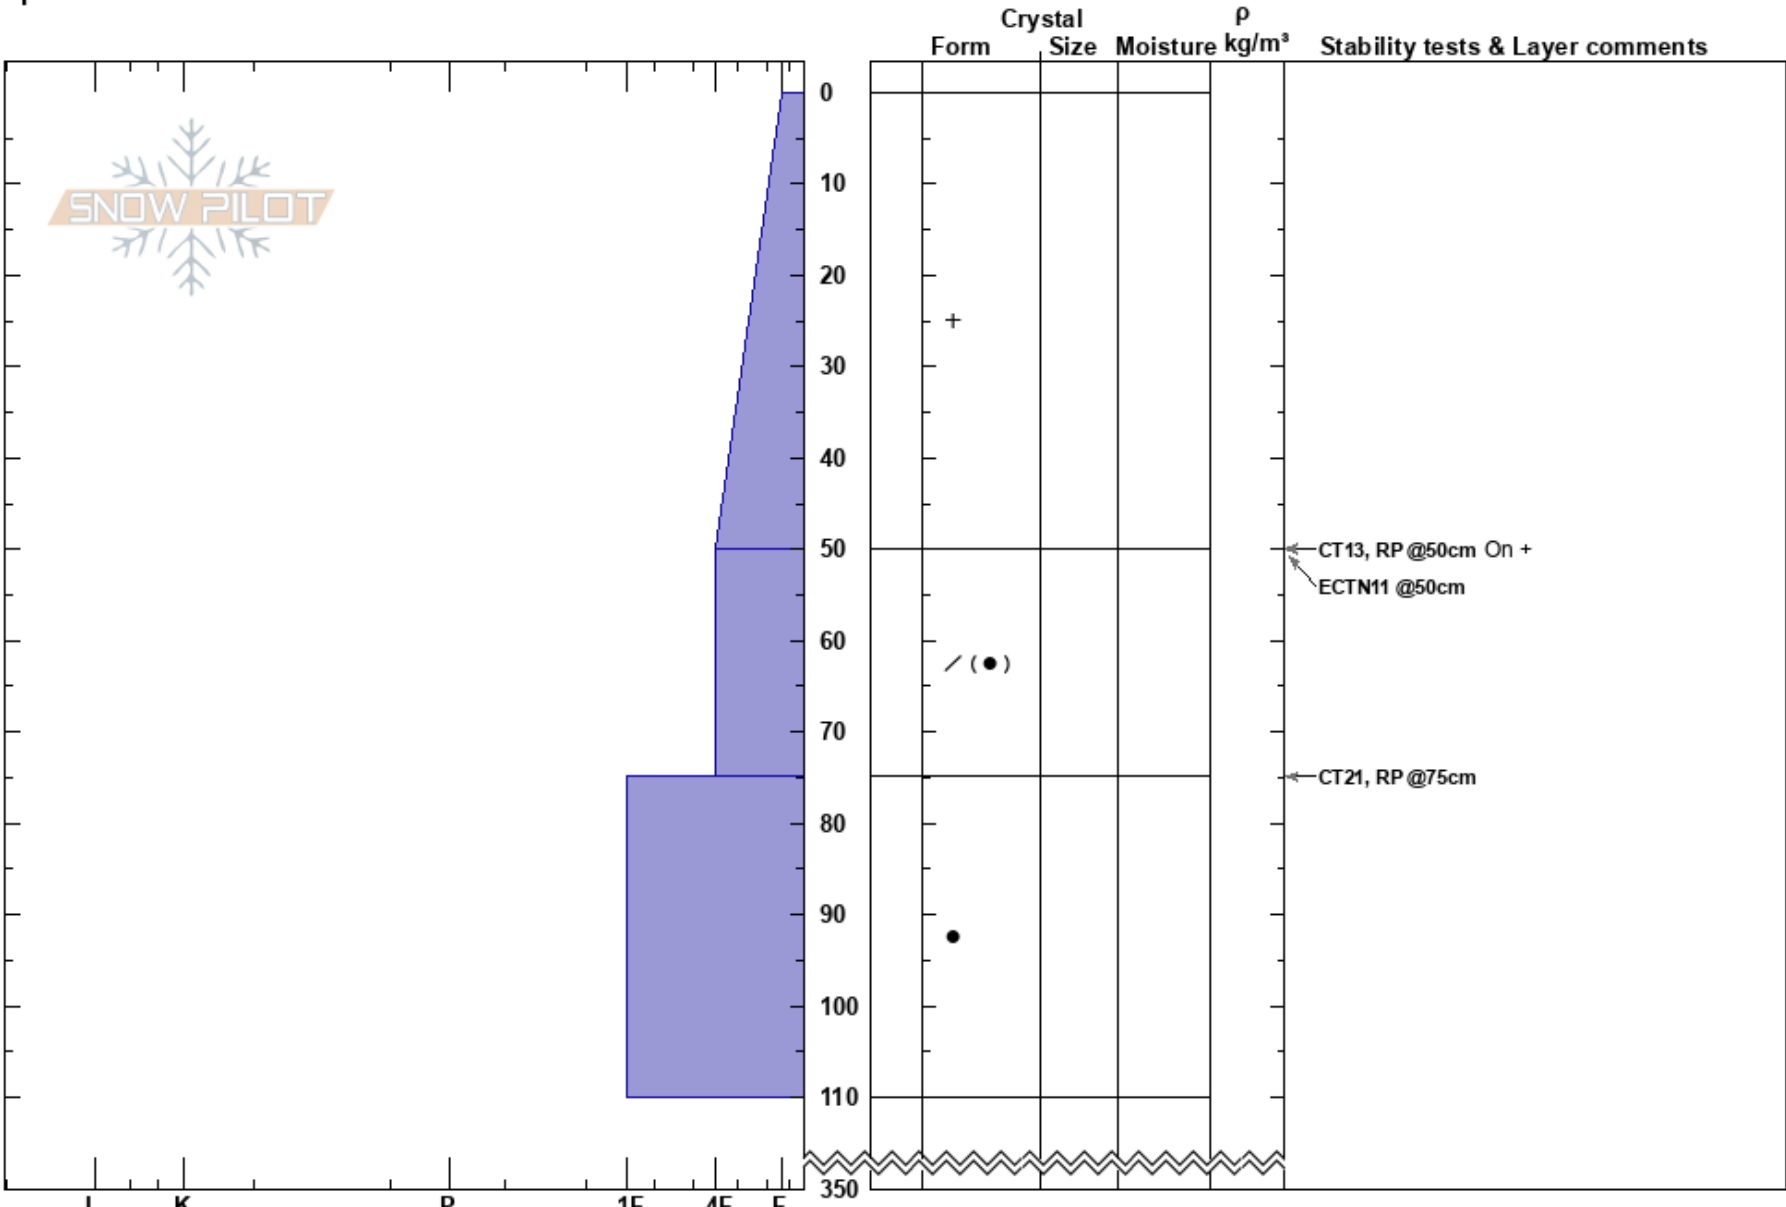

Eclipse
 Monashee
 BC
 Elevation: 1900 m
 Aspect: 260°
 Specifics:

luke stevens
 09/03/2017 - 01:30
 Co-ord:
 Slope Angle: 29°
 Wind Loading:

Stability: **HS:350** **Layer Notes:**
 Air Temperature:
 Sky Cover: OVC
 Precipitation: NO
 Wind: Calm

Notes: Location - Sparse Trees, Convex roll
 Very little slab properties or signs of propagation. PC results in new storm snow
 Right side up snowpack