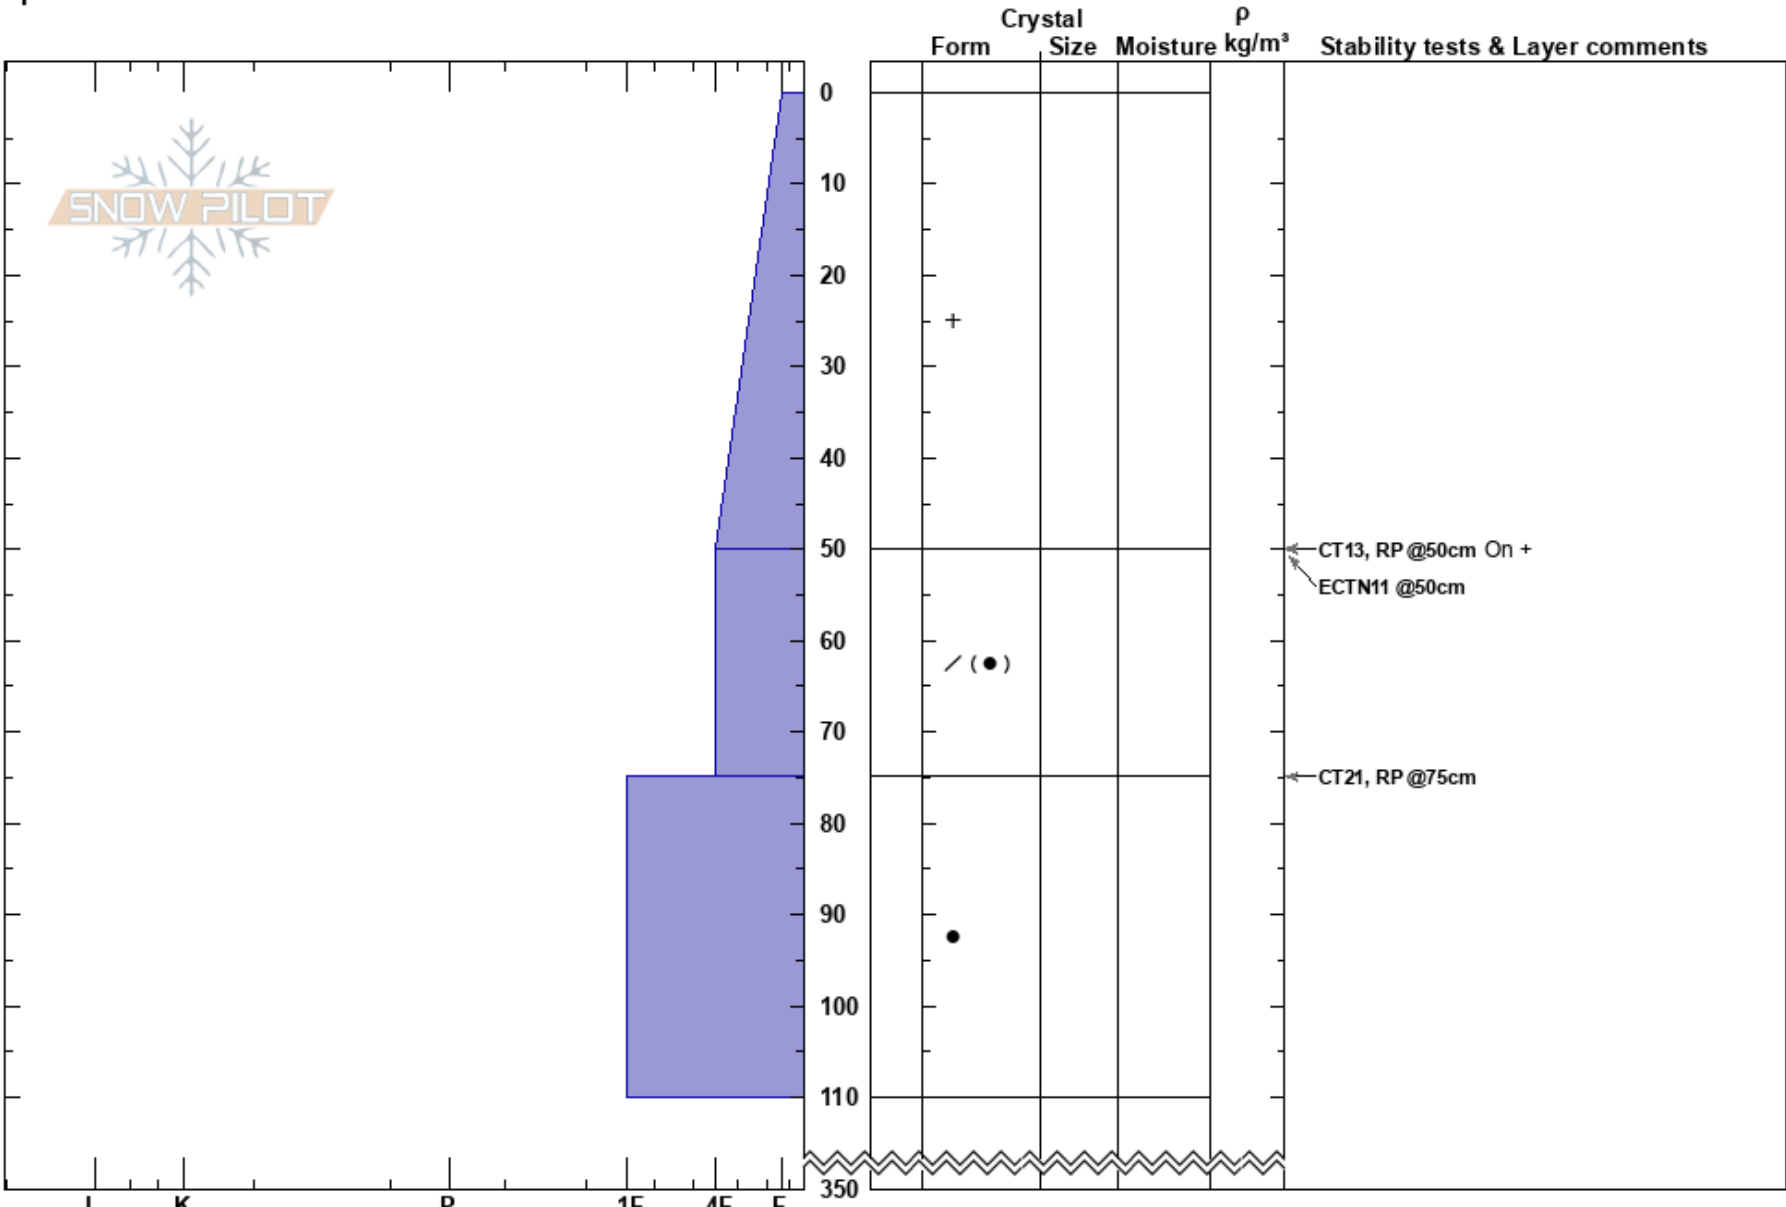

Eclipse  
 Monashee  
 BC  
 Elevation: 1900 m  
 Aspect: 260°  
 Specifics:

luke stevens  
 09/03/2017 - 01:30  
 Co-ord:  
 Slope Angle: 29°  
 Wind Loading:

Stability: **HS:350** **Layer Notes:**  
 Air Temperature:  
 Sky Cover: OVC  
 Precipitation: NO  
 Wind: Calm

**Notes:** Location - Sparse Trees, Convex roll  
 Very little slab properties or signs of propagation. PC results in new storm snow  
 Right side up snowpack