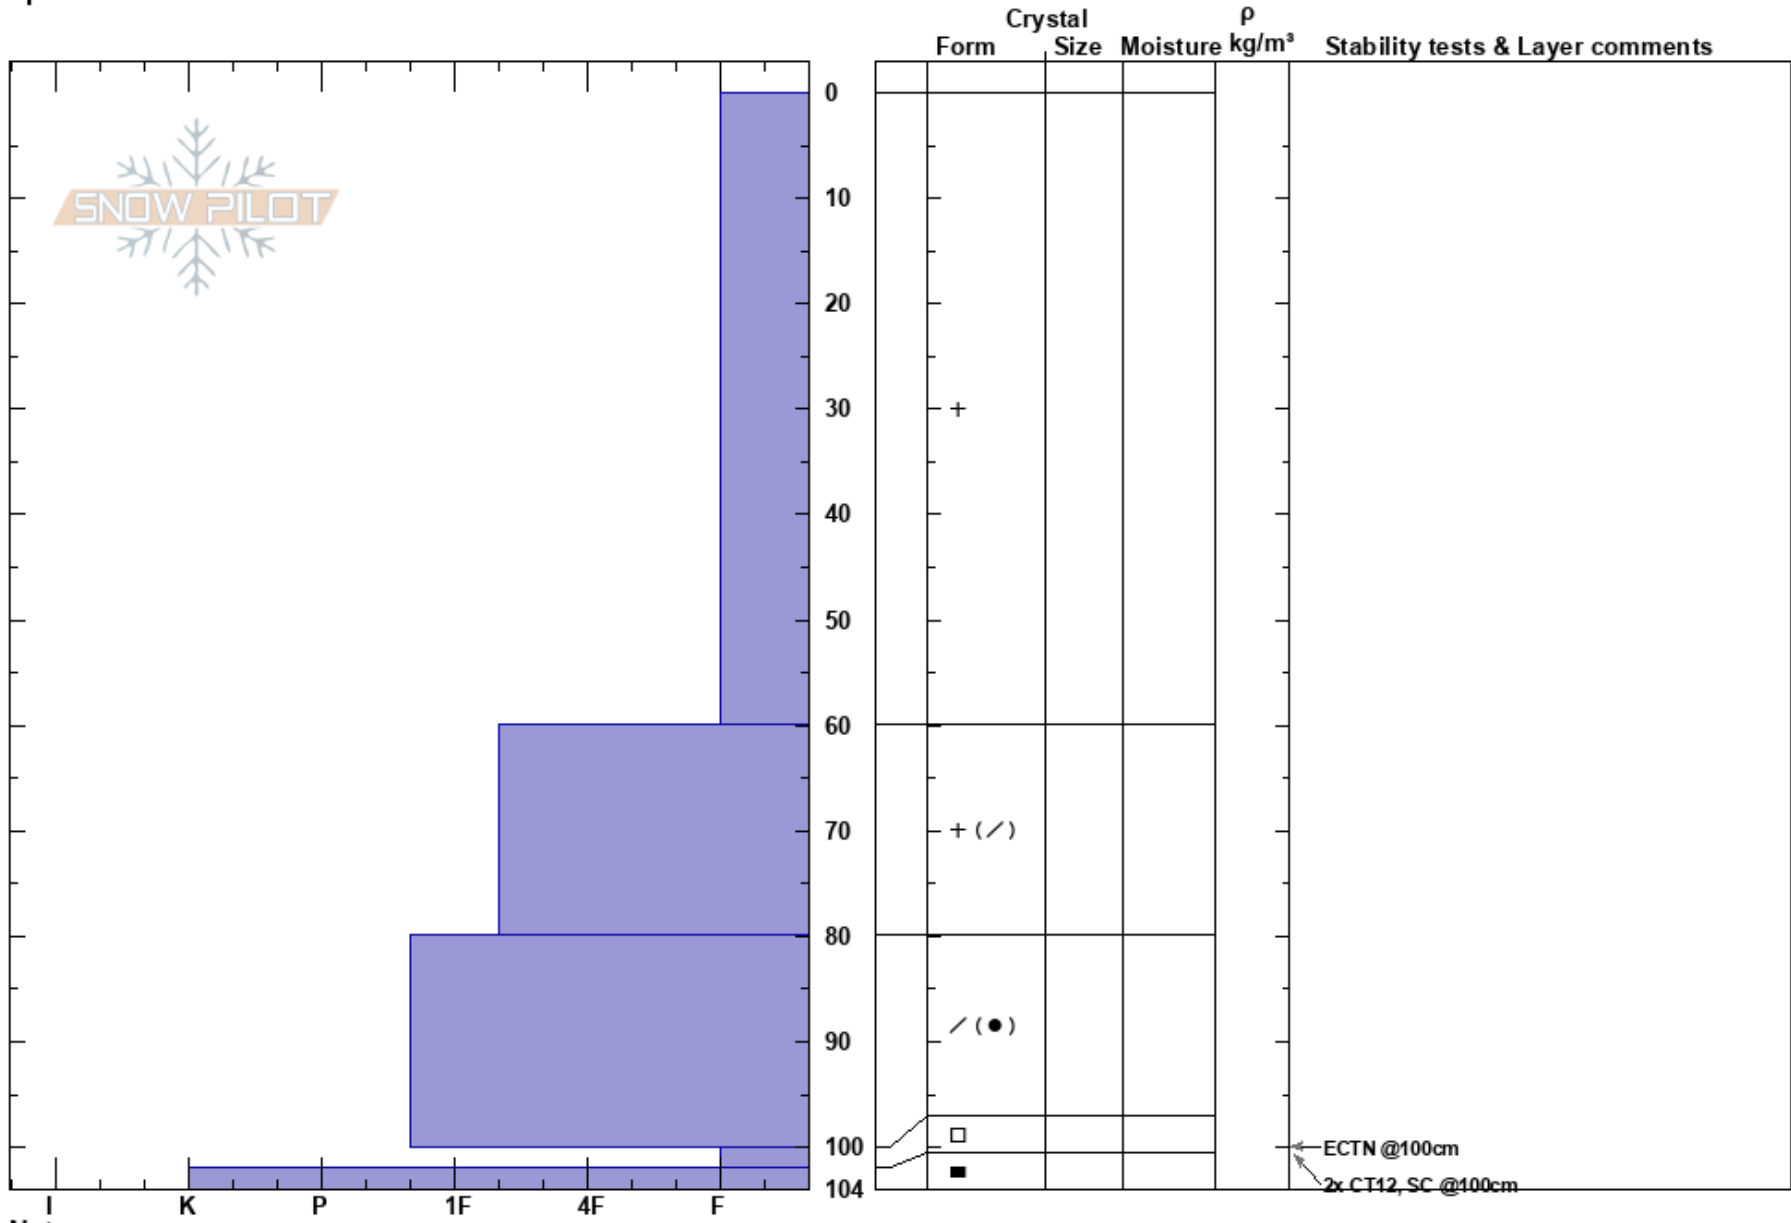

Joker Profile
 Coast Range
 BC
 Elevation: 4500 ft
 Aspect: 360°
 Specifics:

R Merrill
 09/03/2017 - 09:00
 Co-ord:
 Slope Angle:
 Wind Loading:

Stability:
 Air Temperature: -10°C
 Sky Cover: SCT
 Precipitation: NO
 Wind:

Layer Notes:

Notes: