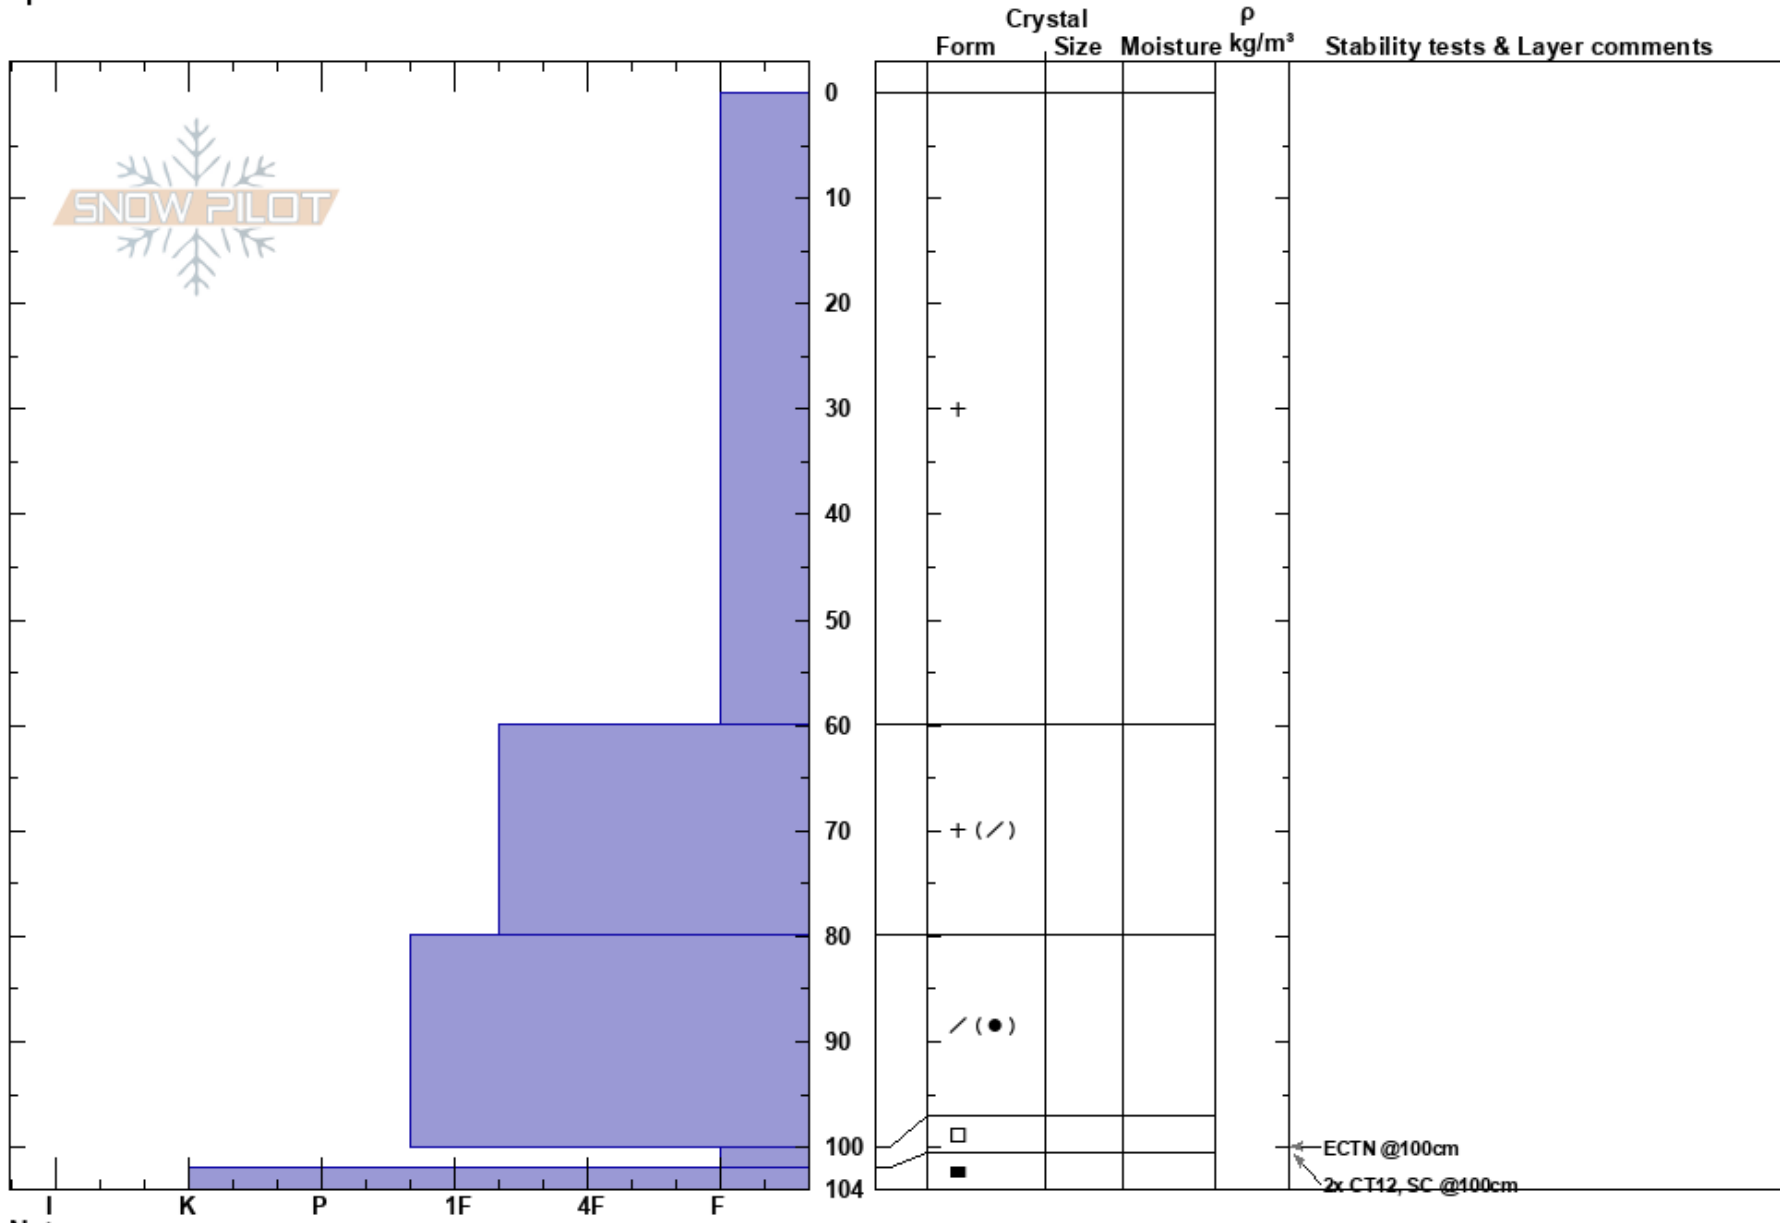

Joker Profile  
 Coast Range  
 BC  
 Elevation: 4500 ft  
 Aspect: 360°  
 Specifics:

R Merrill  
 09/03/2017 - 09:00  
 Co-ord:  
 Slope Angle:  
 Wind Loading:

Stability:  
 Air Temperature: -10°C  
 Sky Cover: SCT  
 Precipitation: NO  
 Wind:

Layer Notes:

Notes: