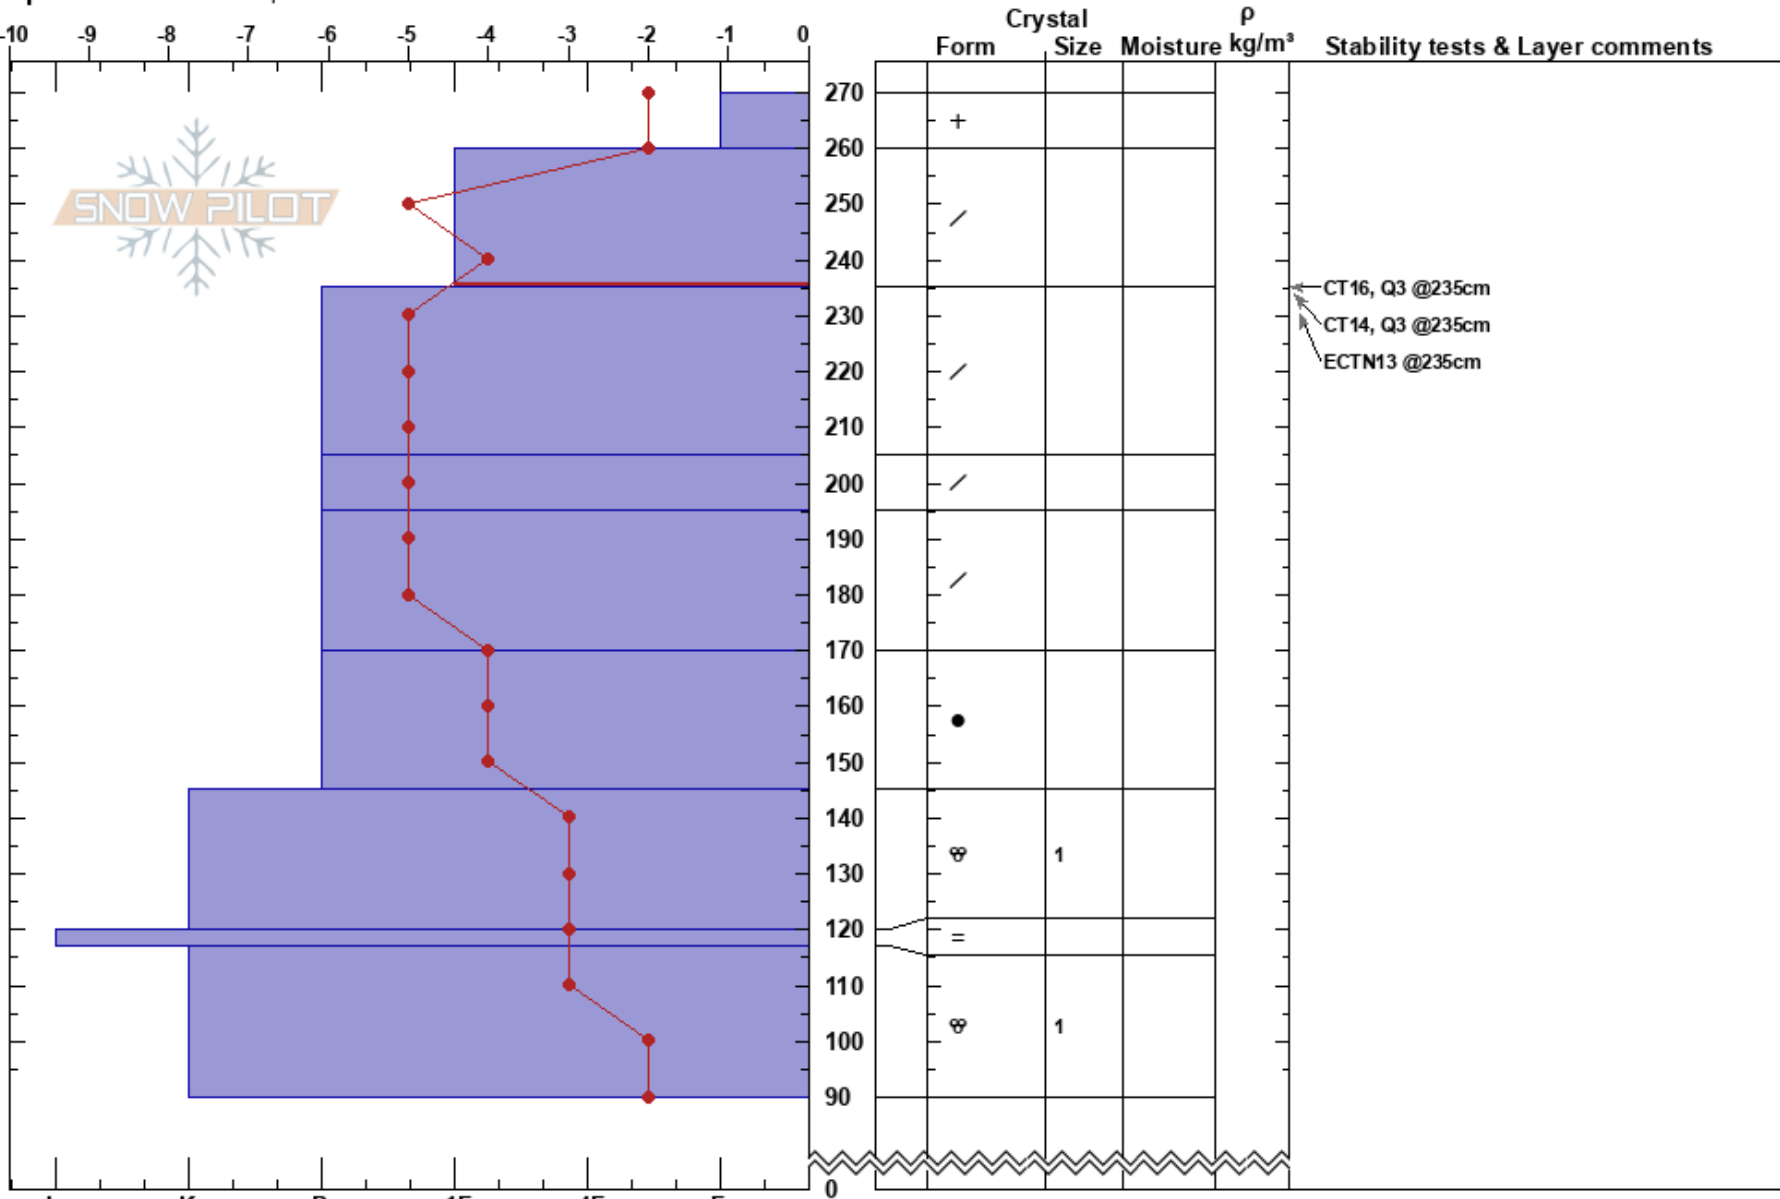

Cornice Ridge
 Bitterroot
 ID
 Elevation: 5800 ft
 Aspect: 100°
 Specifics: We skied slope

Melissa Hendrickson
 03/09/2017 - 11:30am
 Co-ord: 47.46968N, -116.13043W
 Slope Angle: 36°
 Wind Loading: no

Stability: Good
 Air Temperature: -2°C
 Sky Cover: X
 Precipitation: S5
 Wind: S Light Breeze

HS:270
 PF:70 260-235cm:Problematic layer
 PS:25

Notes: Windloading evident on N-NE-E aspects at ridge and open spots. Similar snowpack on all aspects.