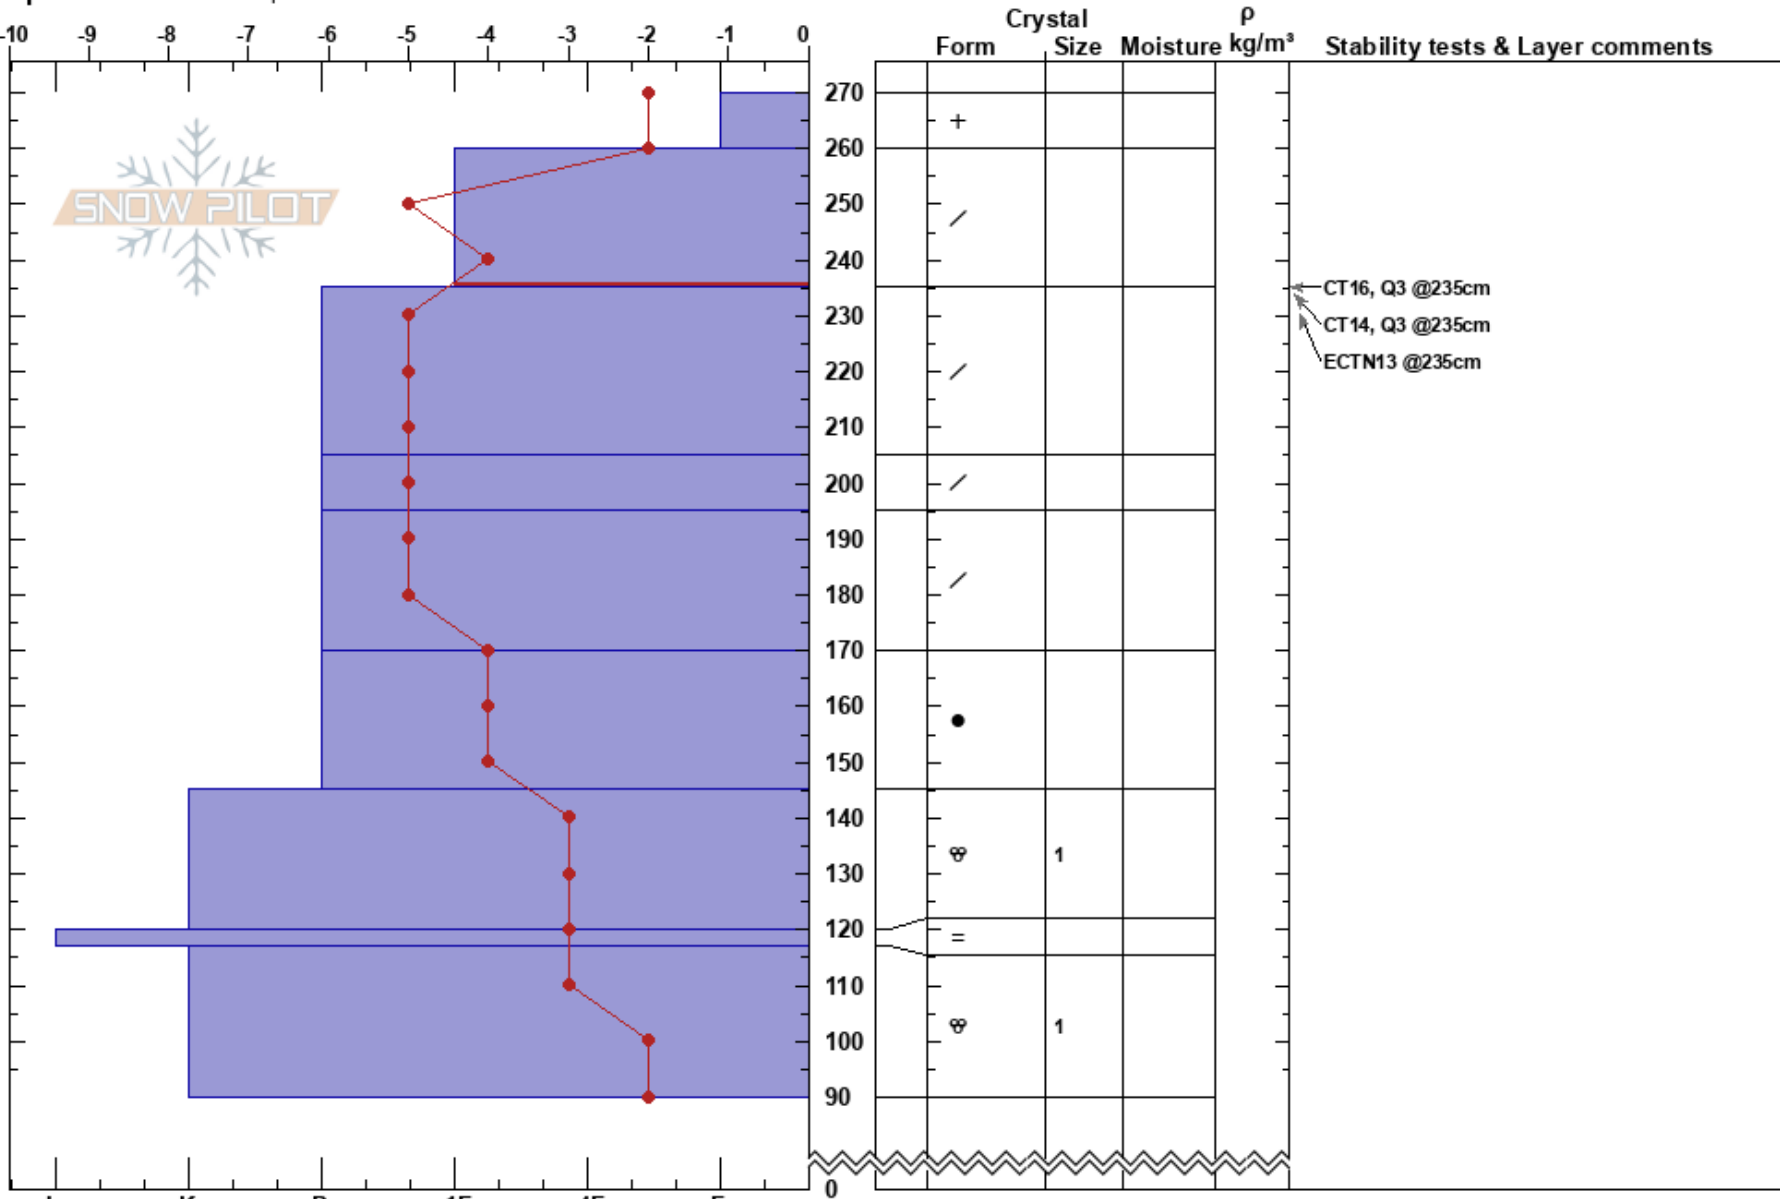

Cornice Ridge  
 Bitterroot  
 ID  
 Elevation: 5800 ft  
 Aspect: 100°  
 Specifics: We skied slope

Melissa Hendrickson  
 03/09/2017 - 11:30am  
 Co-ord: 47.46968N, -116.13043W  
 Slope Angle: 36°  
 Wind Loading: no

Stability: Good  
 Air Temperature: -2°C  
 Sky Cover: X  
 Precipitation: S5  
 Wind: S Light Breeze

HS:270  
 PF:70 260-235cm:Problematic layer  
 PS:25

Notes: Windloading evident on N-NE-E aspects at ridge and open spots. Similar snowpack on all aspects.