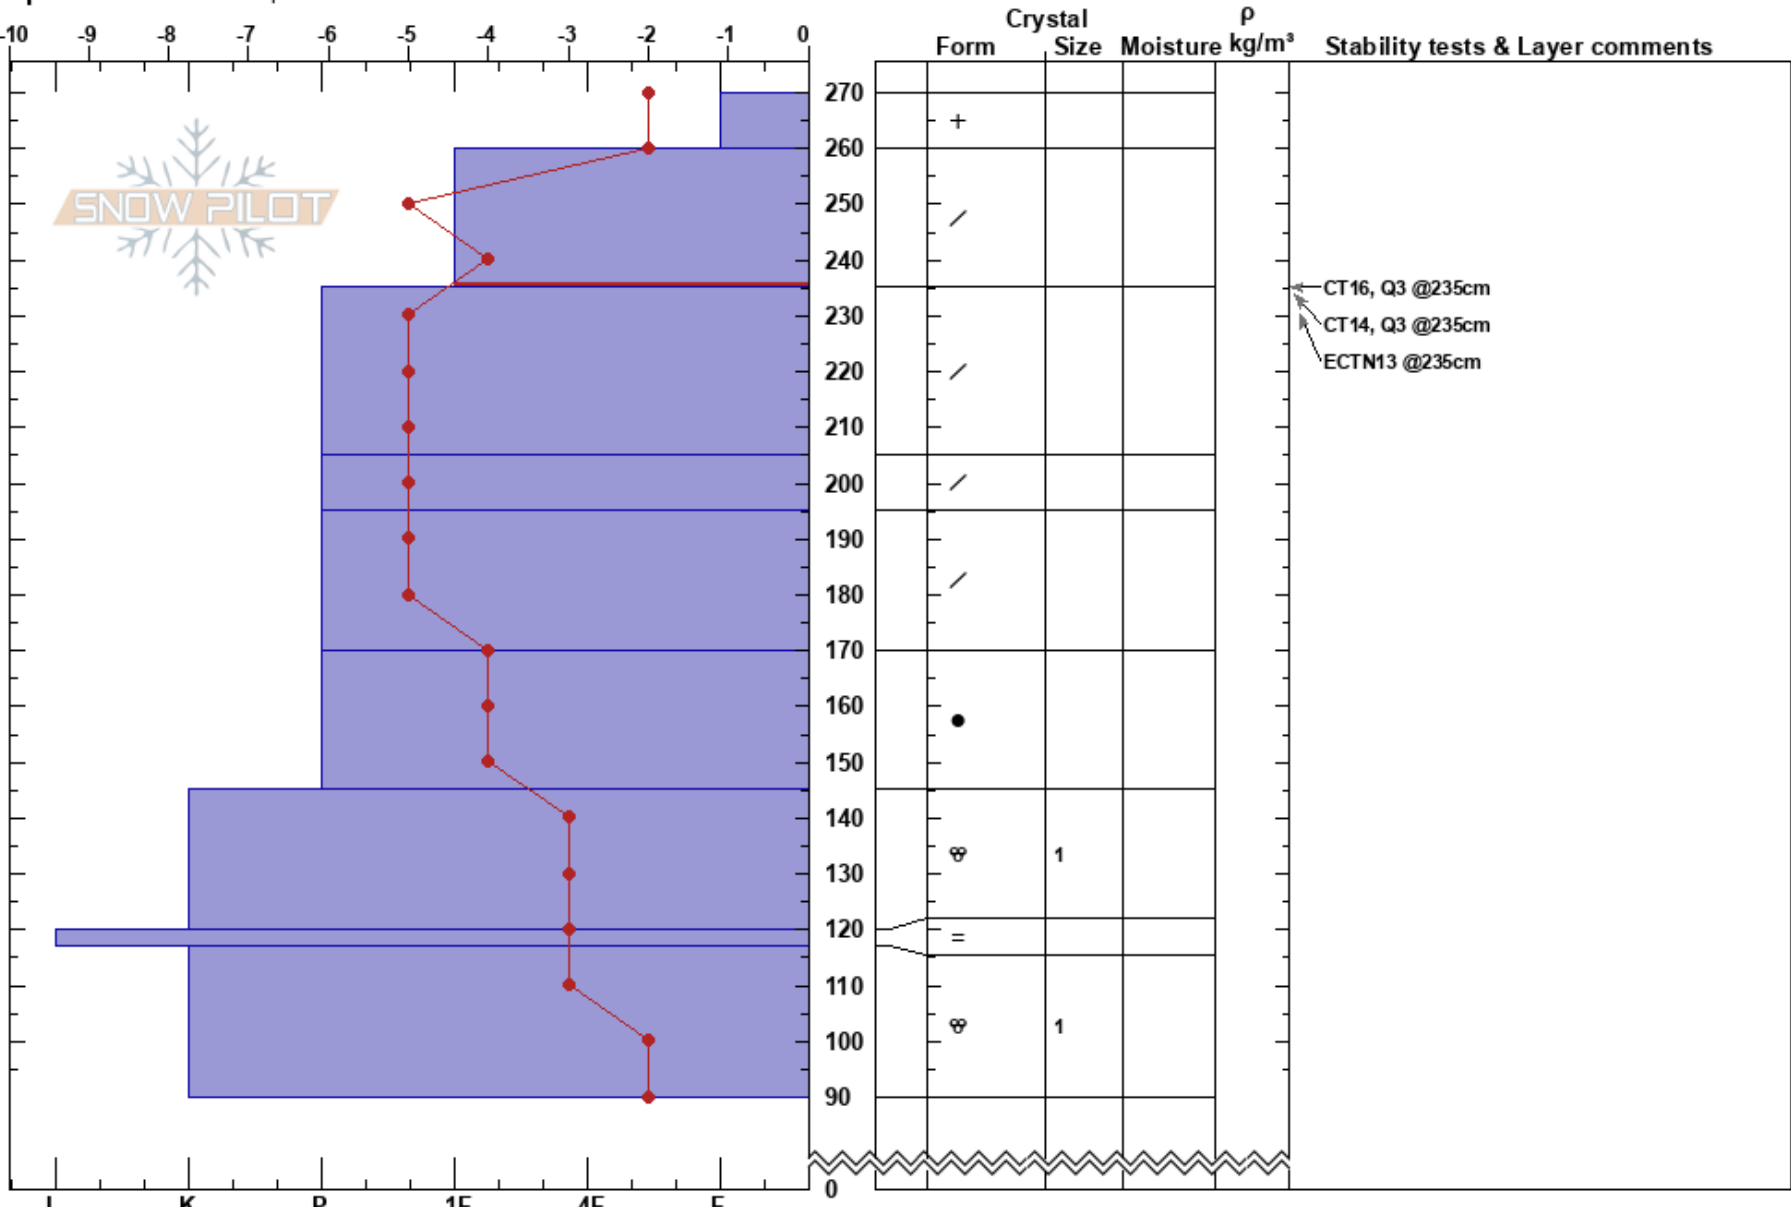

Cornice Ridge  
 Bitterroot  
 ID  
 Elevation: 5800 ft  
 Aspect: 100°  
 Specifics: We skied slope

Melissa Hendrickson  
 03/09/2017 - 11:30am  
 Co-ord: 47.46968N, -116.13043W  
 Slope Angle: 36°  
 Wind Loading: no

Stability: Good HS:270  
 Air Temperature: -2°C PF:70 260-235cm:Problematic layer  
 Sky Cover: X PS:25  
 Precipitation: S5  
 Wind: S Light Breeze

Notes: Windloading evident on N-NE-E aspects at ridge and open spots. Similar snowpack on all aspects.