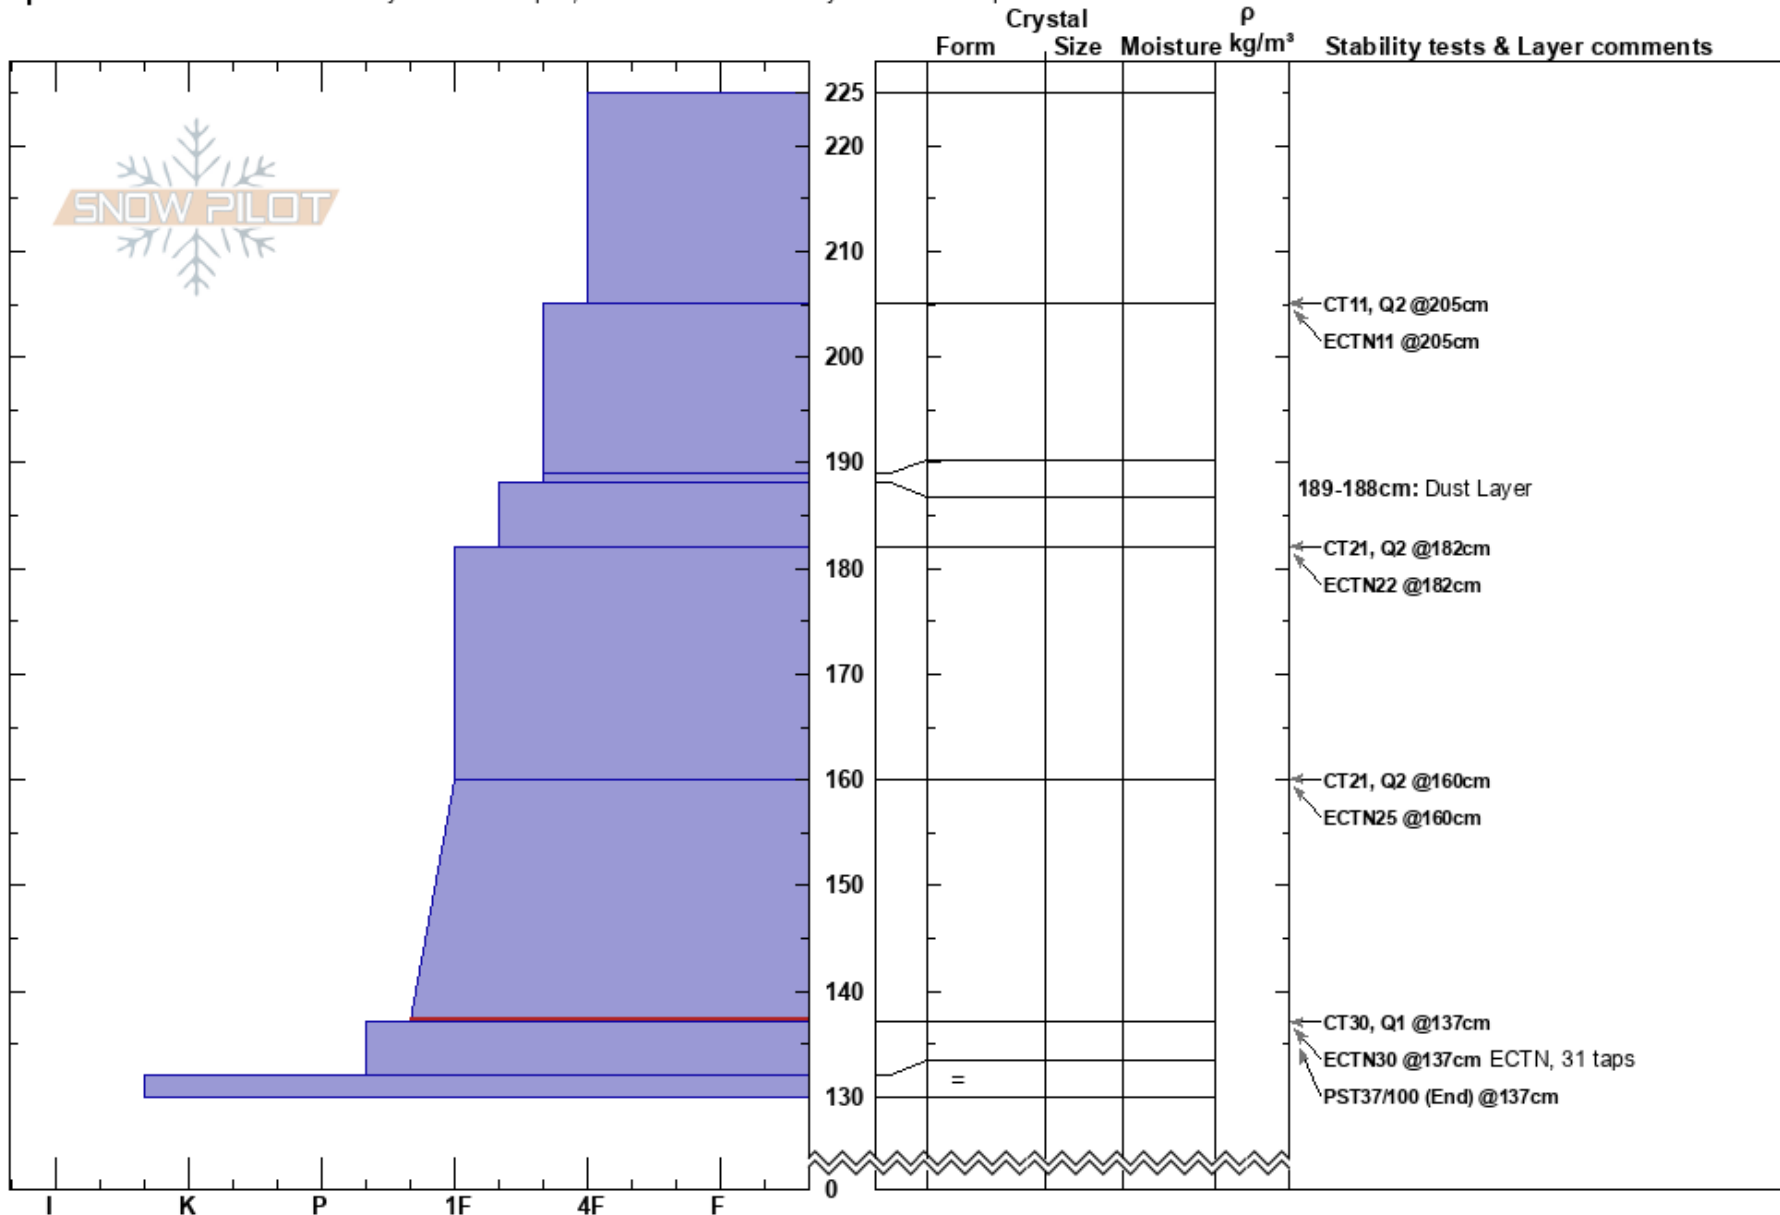

Lionhead - Marge
 Lionhead Range
 MT
 Elevation: 9040 ft
 Aspect: 50°

Alex Marienthal
 03/09/2017 - 10:47am
 Co-ord: 44.71661N, -111.31882W
 Slope Angle: 31°
 Wind Loading: previous

Stability: Good
 Air Temperature:
 Sky Cover: BKN
 Precipitation: S-1
 Wind: W Moderate

HS:225
 189-188cm: Dust Layer
 160-137cm: Problematic layer

Specifics: Recent avalanche activity on similar slopes; Recent avalanche activity on different slopes

Notes: