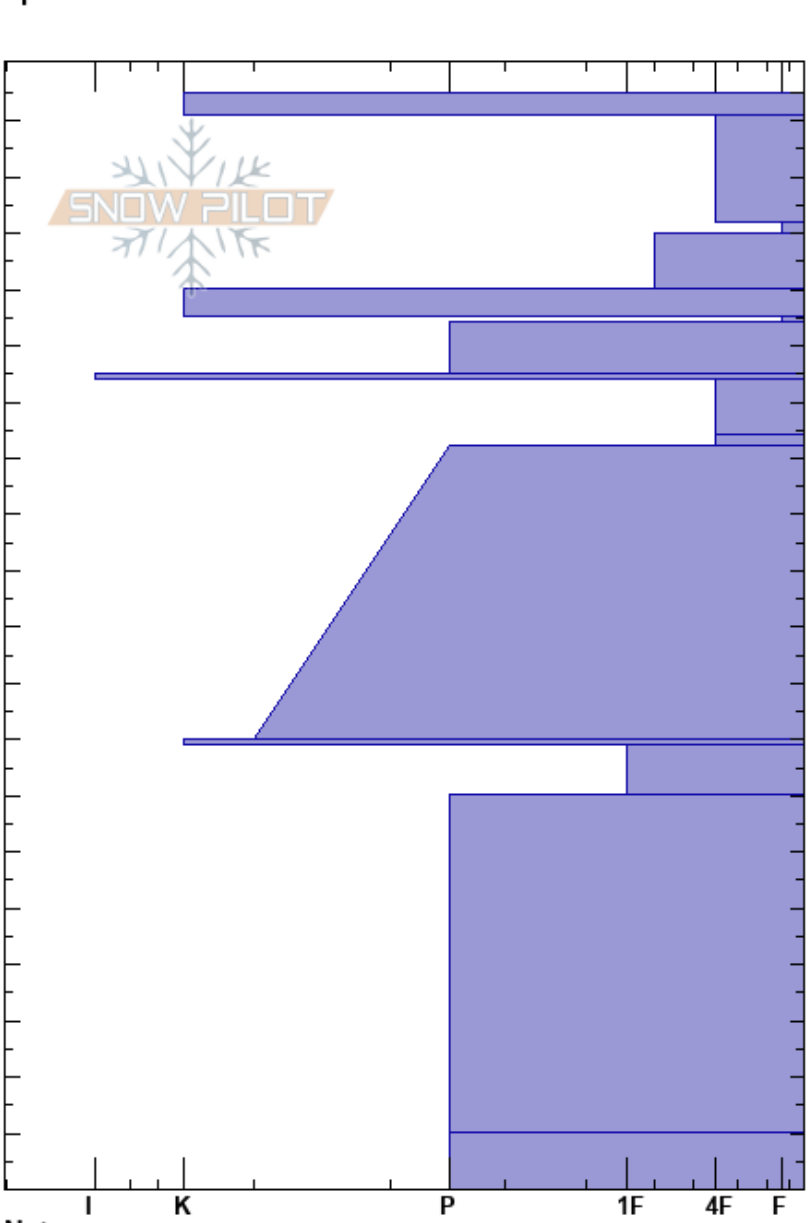

Twining Peak
 Sawatch
 CO
 Elevation: 12000 ft
 Aspect: 225°
 Specifics:

Colin Mitchell
 03/09/2017 - 11:30am
 Co-ord: 39.12800N, -106.57000W
 Slope Angle: 35°
 Wind Loading: yes

Stability: Fair
 Air Temperature: 0°C
 Sky Cover: BKN
 Precipitation: NO
 Wind: W Light Breeze

HS:195
 PF:80
 144-134cm:Problematic layer

Elevation (cm)	Crystal		Moisture	ρ kg/m ³	Stability tests & Layer comments
	Form	Size			
195					
190	⊖		D		
180	⊖	0.5	D		
170	⊖	1	D		
160	●	0.5	D		
150	⊖	1	D		
140	■		D		← ECTP24 @144cm
130	⊖	2	D		
120					
110					
100	●	0.5	D		
90					
80	⊖		D		
70	□	2	D		
60					
50					
40	⊖	1	D		
30					
20					
10	⊖	3	D		
0					