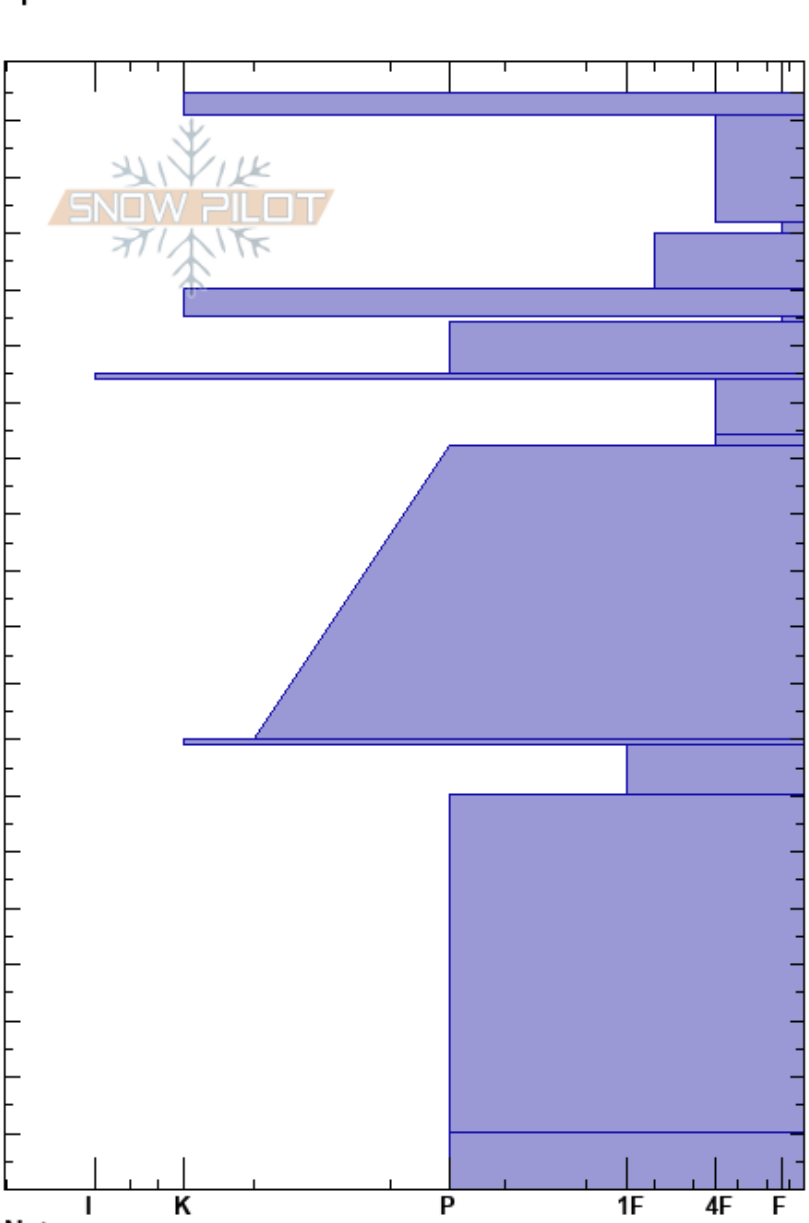

Twining Peak
 Sawatch
 CO
 Elevation: 12000 ft
 Aspect: 225°
 Specifics:

Colin Mitchell
 03/09/2017 - 11:30am
 Co-ord: 39.12800N, -106.57000W
 Slope Angle: 35°
 Wind Loading: yes

Stability: Fair
 Air Temperature: 0°C
 Sky Cover: BKN
 Precipitation: NO
 Wind: W Light Breeze

HS:195
 PF:80
 144-134cm:Problematic layer

Elevation (cm)	Crystal		Moisture	ρ kg/m ³	Stability tests & Layer comments
	Form	Size			
195					
190	⊖⊖		D		
180	⊖	0.5	D		
170	⊖	1	D		
160	●	0.5	D		
150	⊖⊖		D		
140	⊖	1	D		
130	●	0.5	D		
120	■		D		← ECTP24 @144cm
110	⊖	2	D		
100	⊖	3	D		
90					
80	●	0.5	D		
70	⊖⊖		D		
60	□	2	D		
50					
40	⊖	1	D		
30					
20					
10	⊖	3	D		
0					