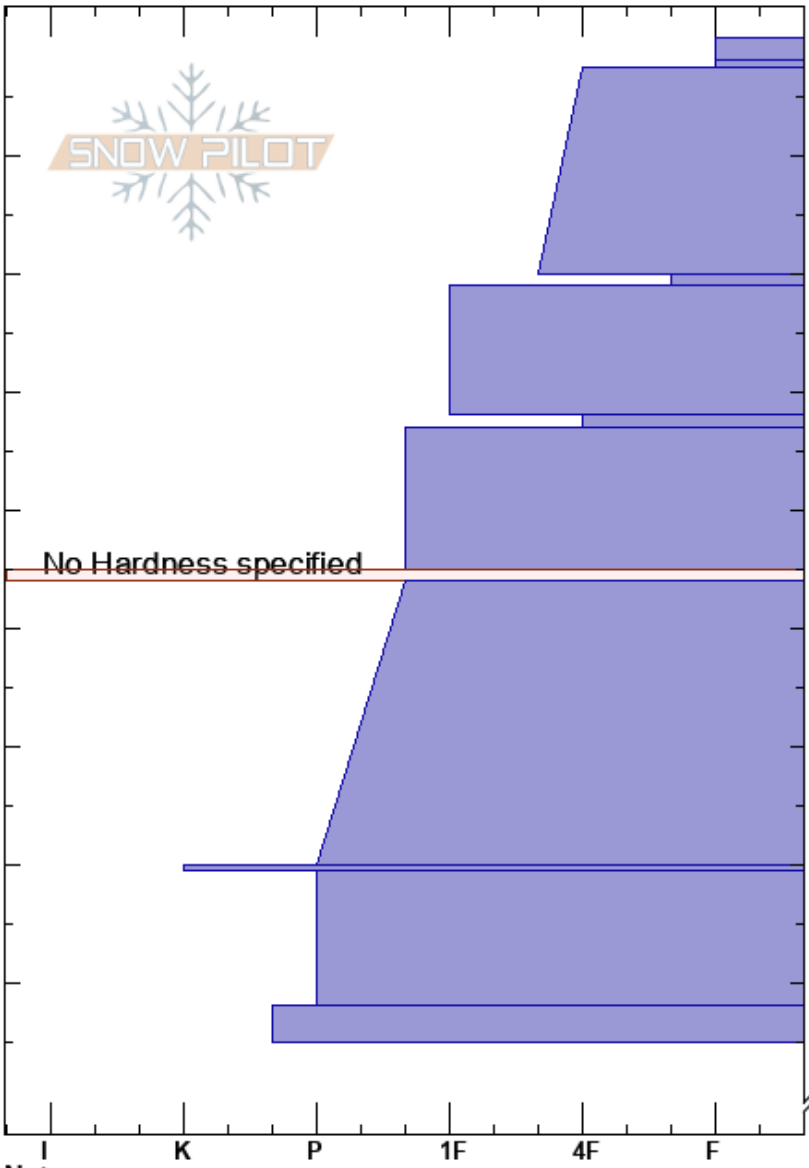

Sugar Webcam  
 Columbia Mountains  
 BC  
 Elevation: 2000 m  
 Aspect: NE  
 Specifics:

Guides Kingfisher  
 27/02/2020 - 10:00  
 Co-ord:  
 Slope Angle: 7°  
 Wind Loading:

Stability:  
 Air Temperature:  
 Sky Cover:  
 Precipitation:  
 Wind:

HS:340  
 Layer Notes:  
 45-46cm: Problematic layer  
 82-85cm: Feb 2

Depth (cm)	Crystal		Moisture	$\rho$ kg/m <sup>3</sup>	Stability tests & Layer comments
	Form	Size			
0-10					
10-20					
20-30	△				
30-45					
45-46	V	4-6			CT4, Q2 @35cm PC 4-14 2x CT2, Q2 @35cm
46-70					
70-82	=				
82-85	■				82-85cm: Feb 2
85-340	~~~~~				