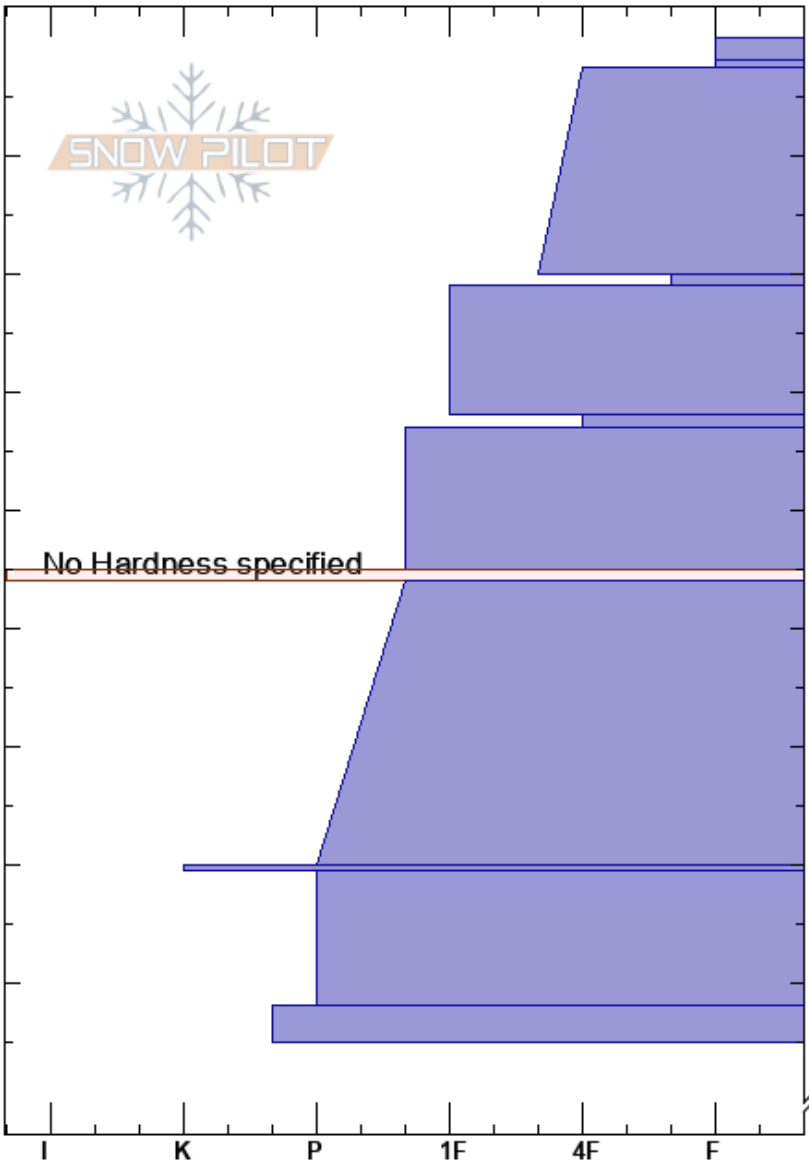

Sugar Webcam  
 Columbia Mountains  
 BC  
 Elevation: 2000 m  
 Aspect: NE  
 Specifics:

Guides Kingfisher  
 27/02/2020 - 10:00  
 Co-ord:  
 Slope Angle: 7°  
 Wind Loading:

Stability:  
 Air Temperature:  
 Sky Cover:  
 Precipitation:  
 Wind:

HS:340  
 Layer Notes:  
 45-46cm: Problematic layer  
 82-85cm: Feb 2

Depth (cm)	Crystal		Moisture	$\rho$ kg/m <sup>3</sup>	Stability tests & Layer comments
	Form	Size			
0-10					
10-20					
20-30	△				
30-40					
40-45					CT4, Q2 @35cm PC 4-14 2x CT2, Q2 @35cm
45-46	∇	4-6			
46-70					
70-80	=				
80-85	■				82-85cm: Feb 2
85-340					