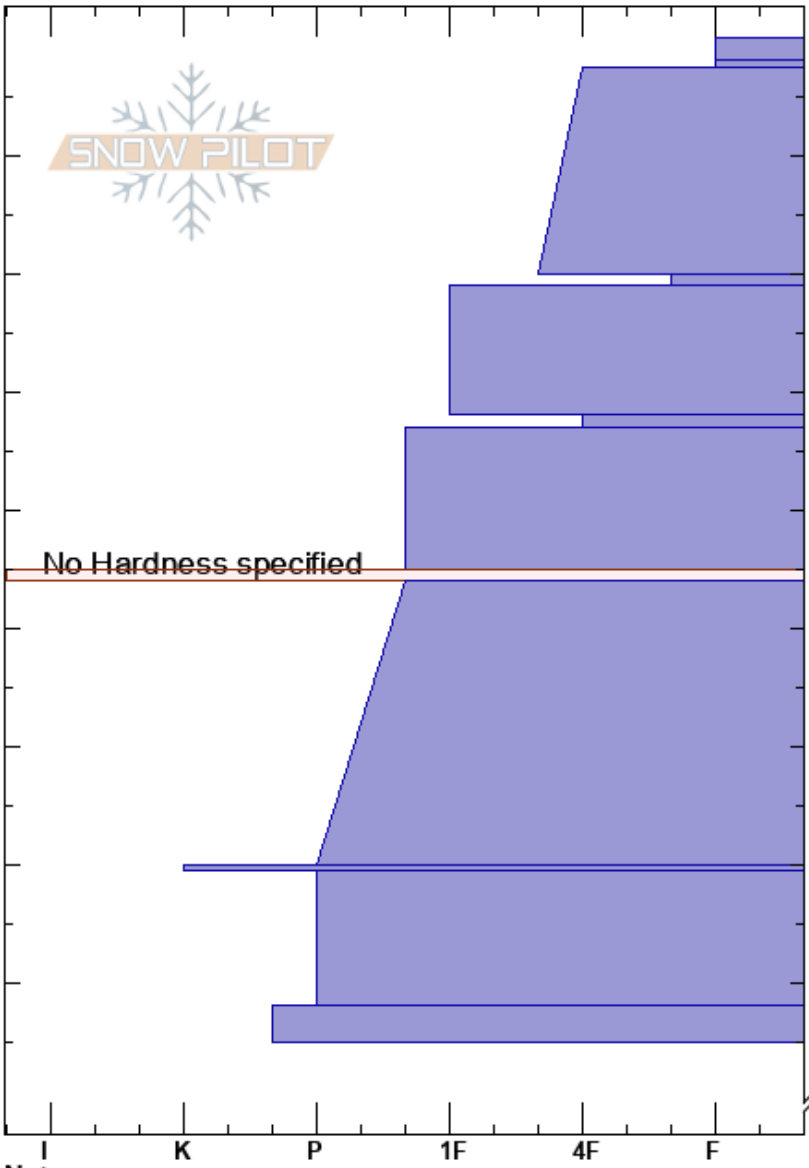

Sugar Webcam
 Columbia Mountains
 BC
 Elevation: 2000 m
 Aspect: NE
 Specifics:

Guides Kingfisher
 27/02/2020 - 10:00
 Co-ord:
 Slope Angle: 7°
 Wind Loading:

Stability:
 Air Temperature:
 Sky Cover:
 Precipitation:
 Wind:

HS:340
 Layer Notes:
 45-46cm: Problematic layer
 82-85cm: Feb 2

Depth (cm)	Crystal		ρ kg/m ³	Stability tests & Layer comments
	Form	Size		
0				
10				
20	△			
30				
40				CT4, Q2 @35cm PC 4-14 2x CT2, Q2 @35cm
45	∇	4-6		
50				
60				
70	=			
80				
85	■			82-85cm: Feb 2
340				