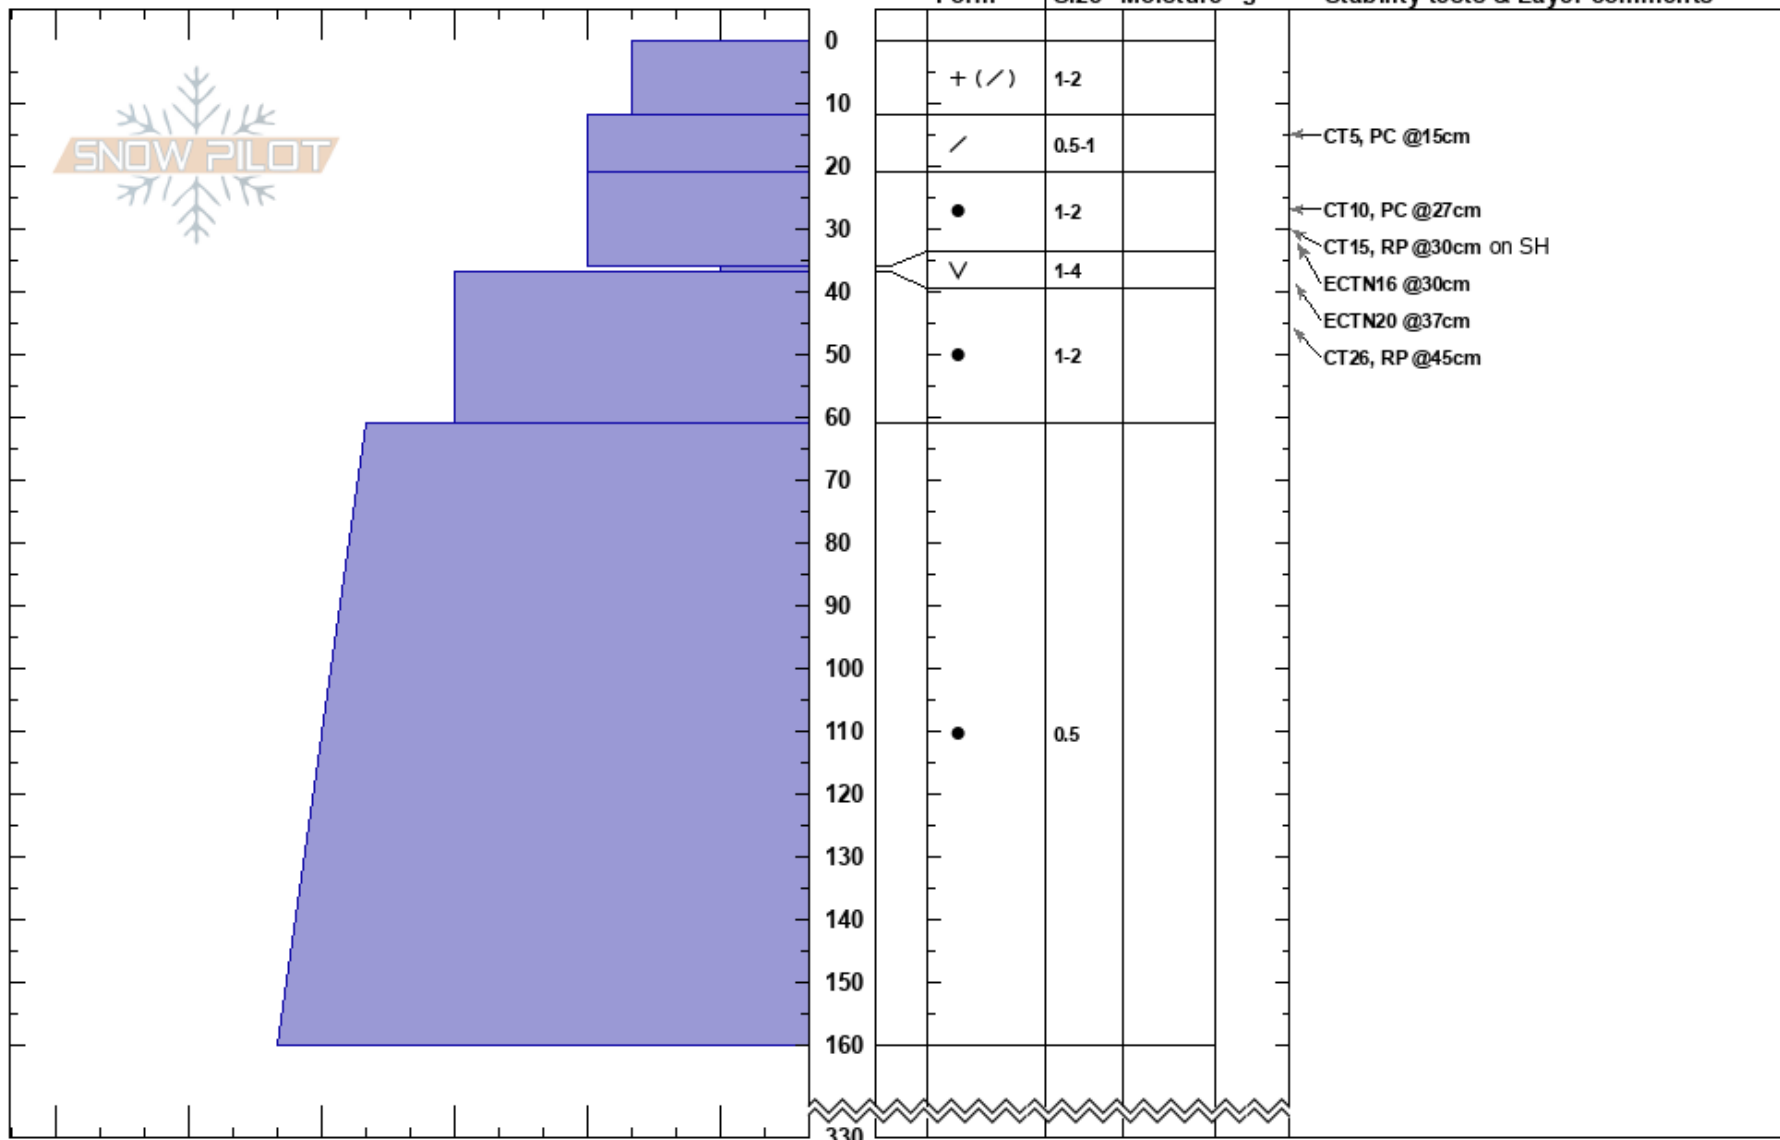

Upper Figure Eight
 Selkirks
 BC
 Elevation: 2350 m
 Aspect: E
 Specifics:

Nate Fochler
 27/02/2020 - 11:00
 Co-ord:
 Slope Angle: 32°
 Wind Loading:

Stability:
 Air Temperature: -6°C
 Sky Cover: BKN
 Precipitation: NO
 Wind: Calm

HS:330
 PF:50
 Layer Notes:

Notes: