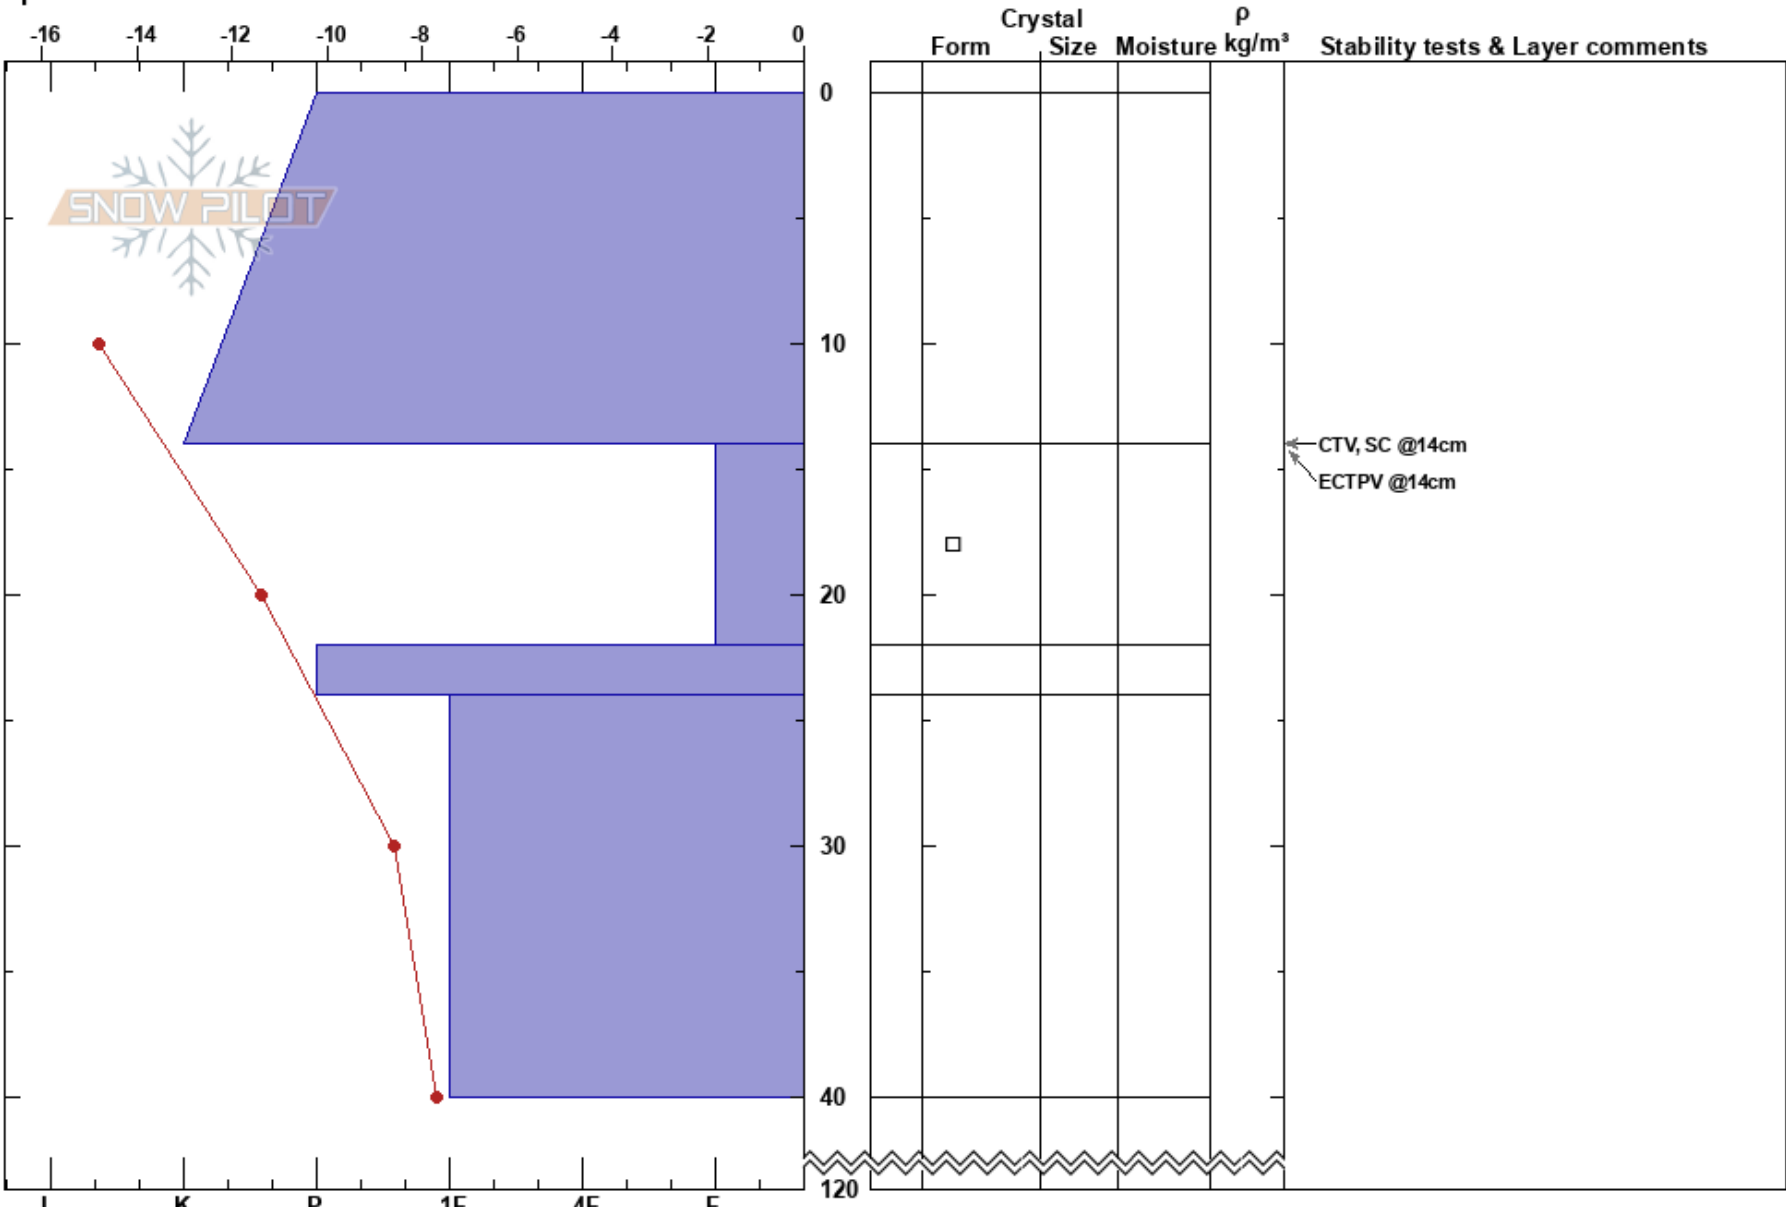

Kroenejenvaelie
 Grönfjället
 Sweden
 Elevation: 763 m
 Aspect: 64°
 Specifics:

Sven Olofsson
 27/02/2020 - 11:40
 Co-ord: 65.28493N, 15.65870E
 Slope Angle: 27°
 Wind Loading:

Stability: **HS:120**
 Air Temperature: -10°C PF:0 14-22cm:Problematic layer
 Sky Cover: CLR
 Precipitation: NO
 Wind: Calm