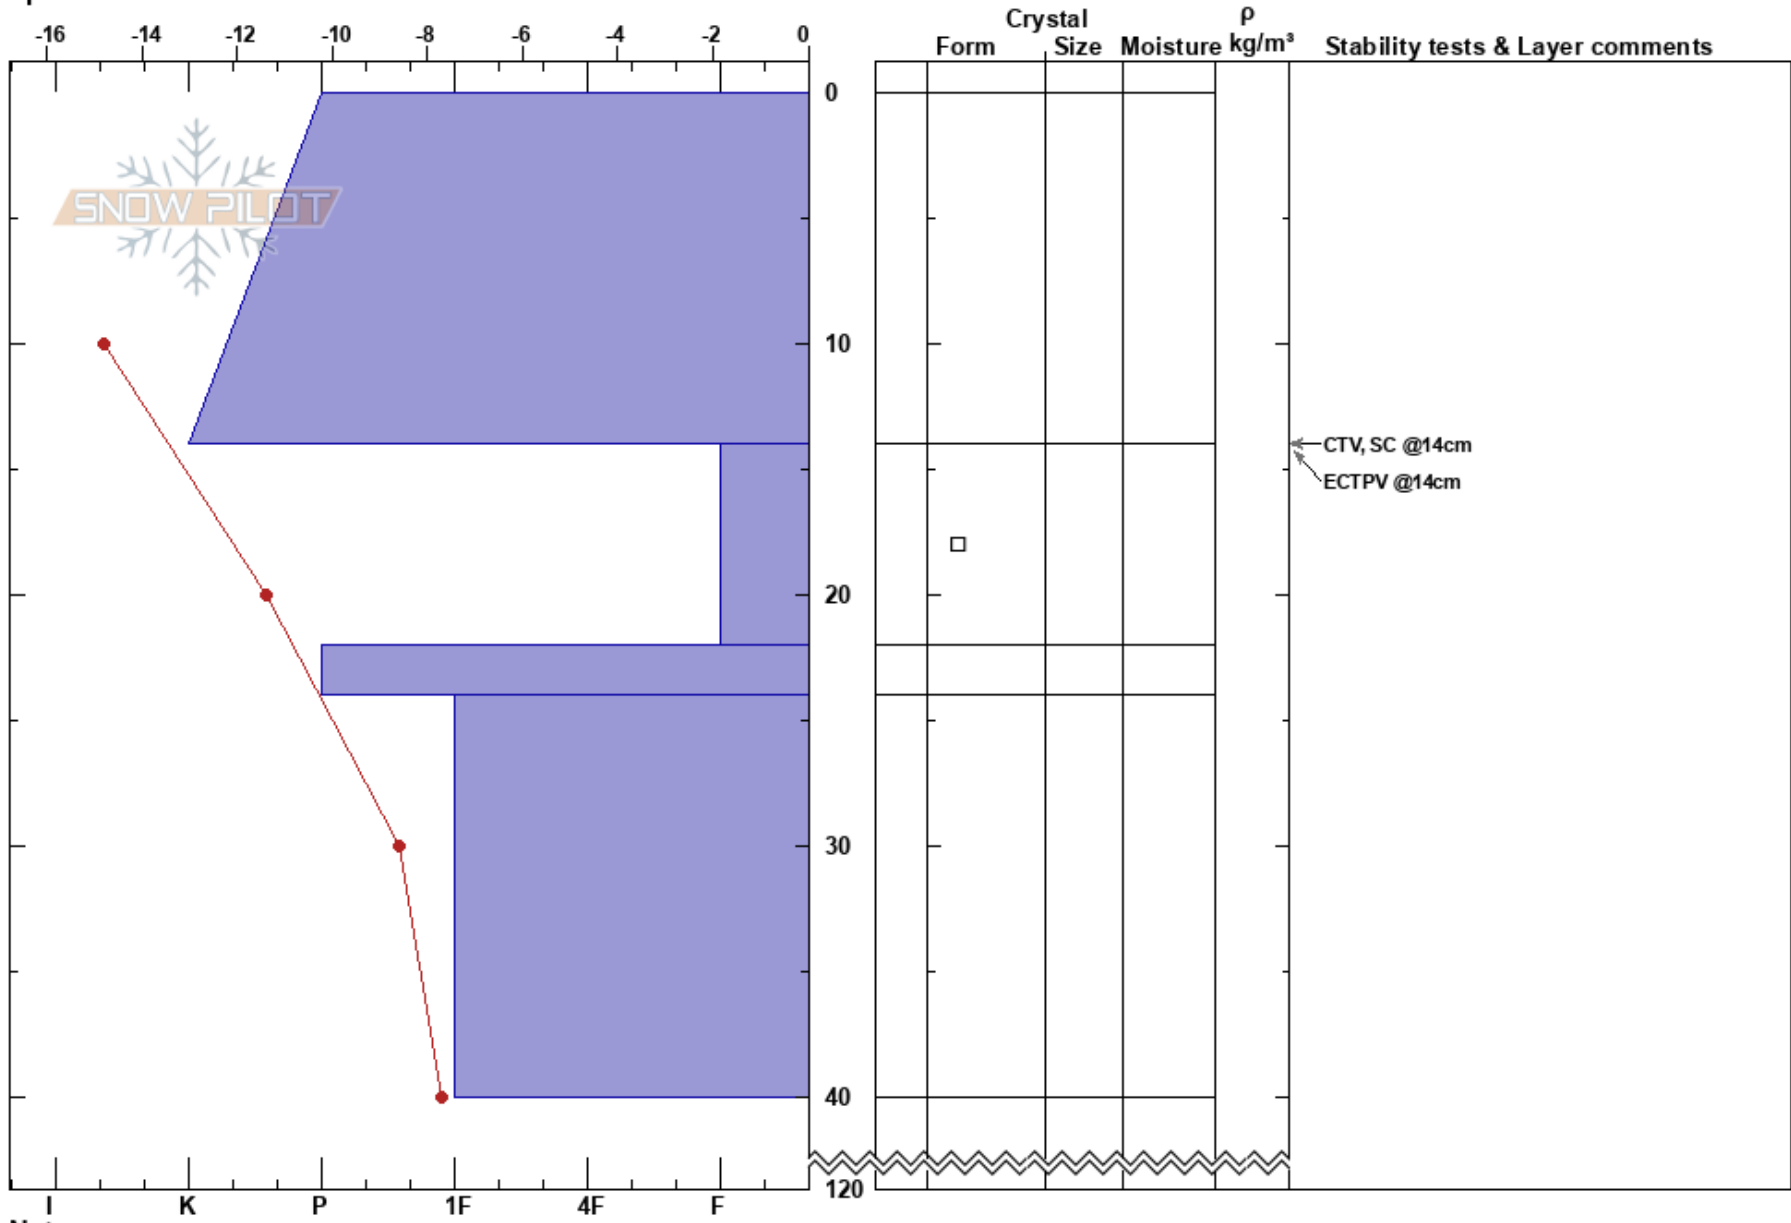

Kroenejenvaelie
Grönfjället
Sweden
Elevation: 763 m
Aspect: 64°
Specifics:

Sven Olofsson
27/02/2020 - 11:40
Co-ord: 65.28493N, 15.65870E
Slope Angle: 27°
Wind Loading:

Stability: HS:120
Air Temperature: -10°C PF:0
14-22cm:Problematic layer
Sky Cover: CLR
Precipitation: NO
Wind: Calm