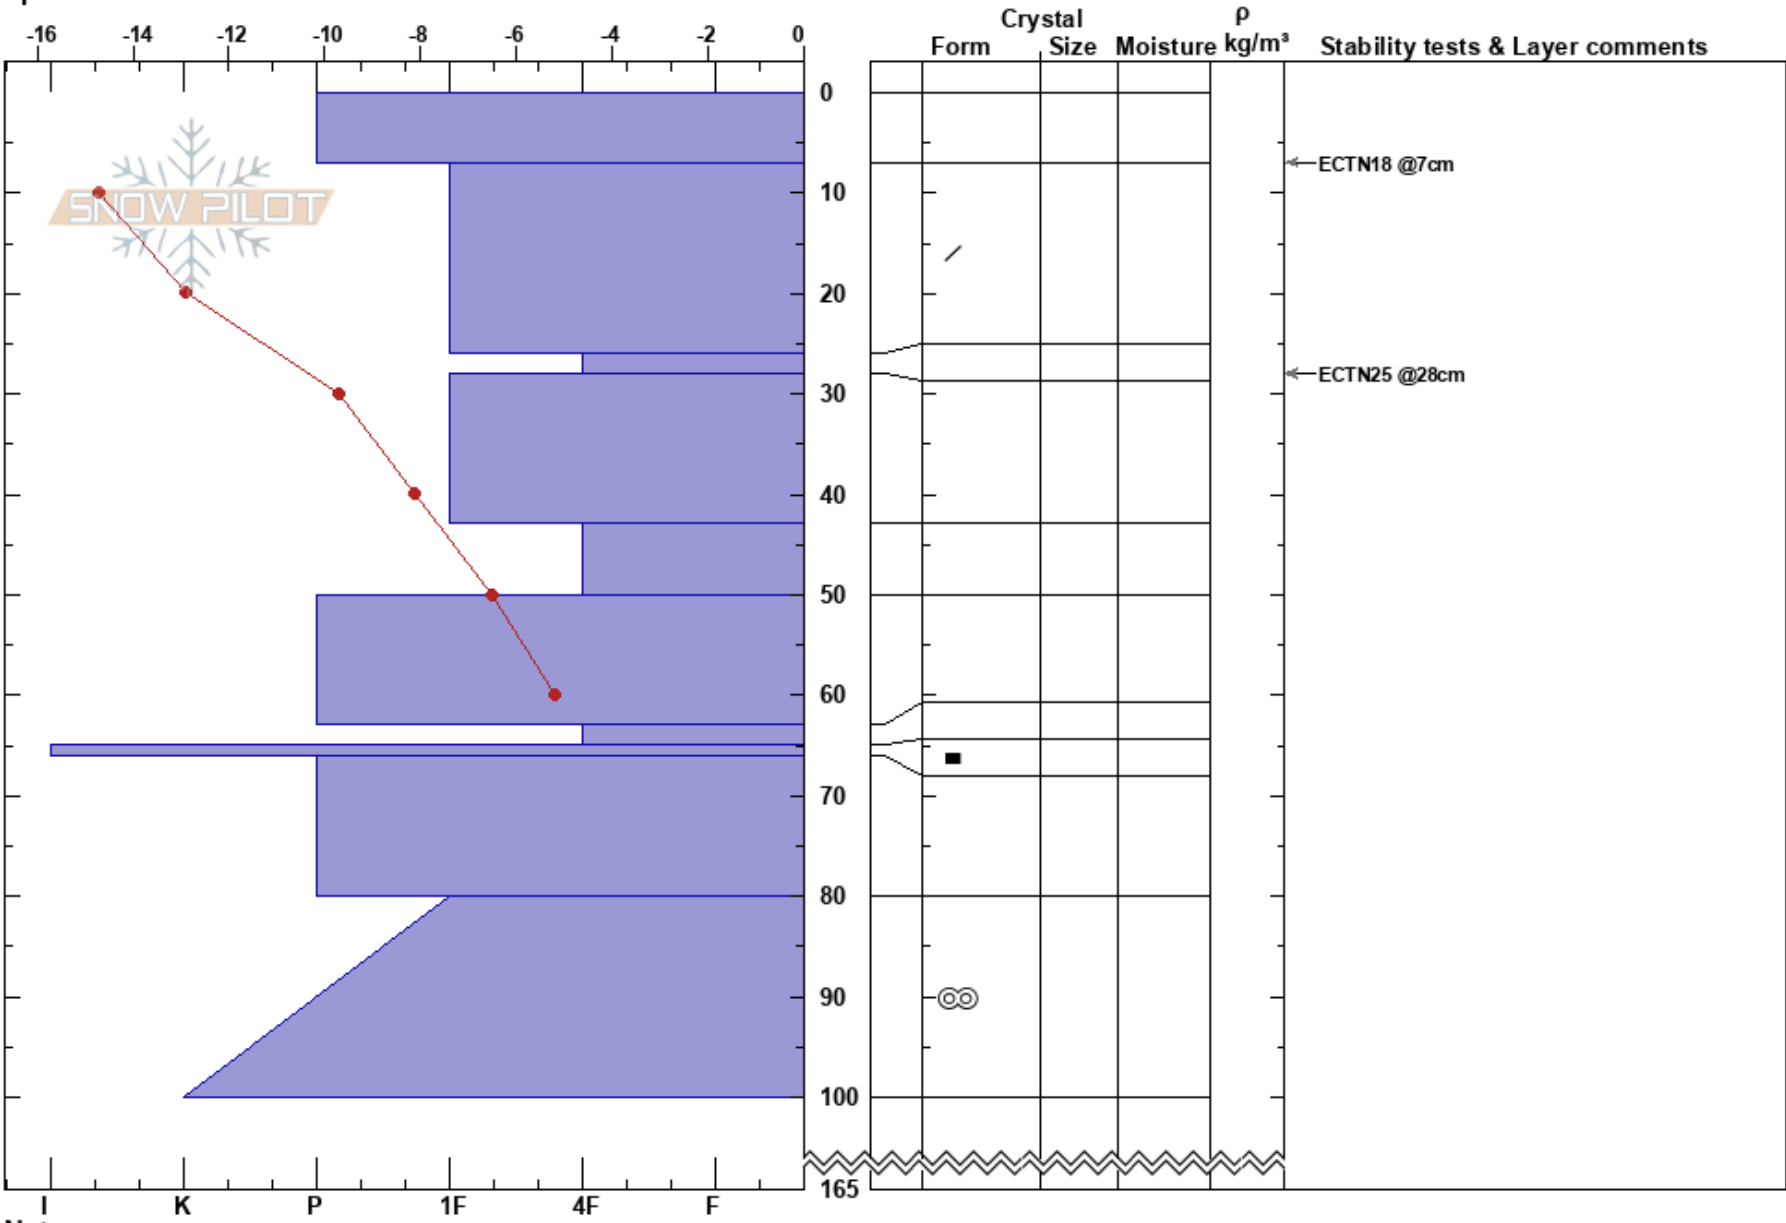

Kroenejenvaellie
Grönfjället
Sweden
Elevation: 760 m
Aspect: 70°
Specifics:

Sven Olofsson
27/02/2020 - 10:50
Co-ord:
Slope Angle: 25°
Wind Loading:

Stability:
Air Temperature: -10°C
Sky Cover: CLR
Precipitation: NO
Wind: Calm

HS:165

Layer Notes:

Notes: