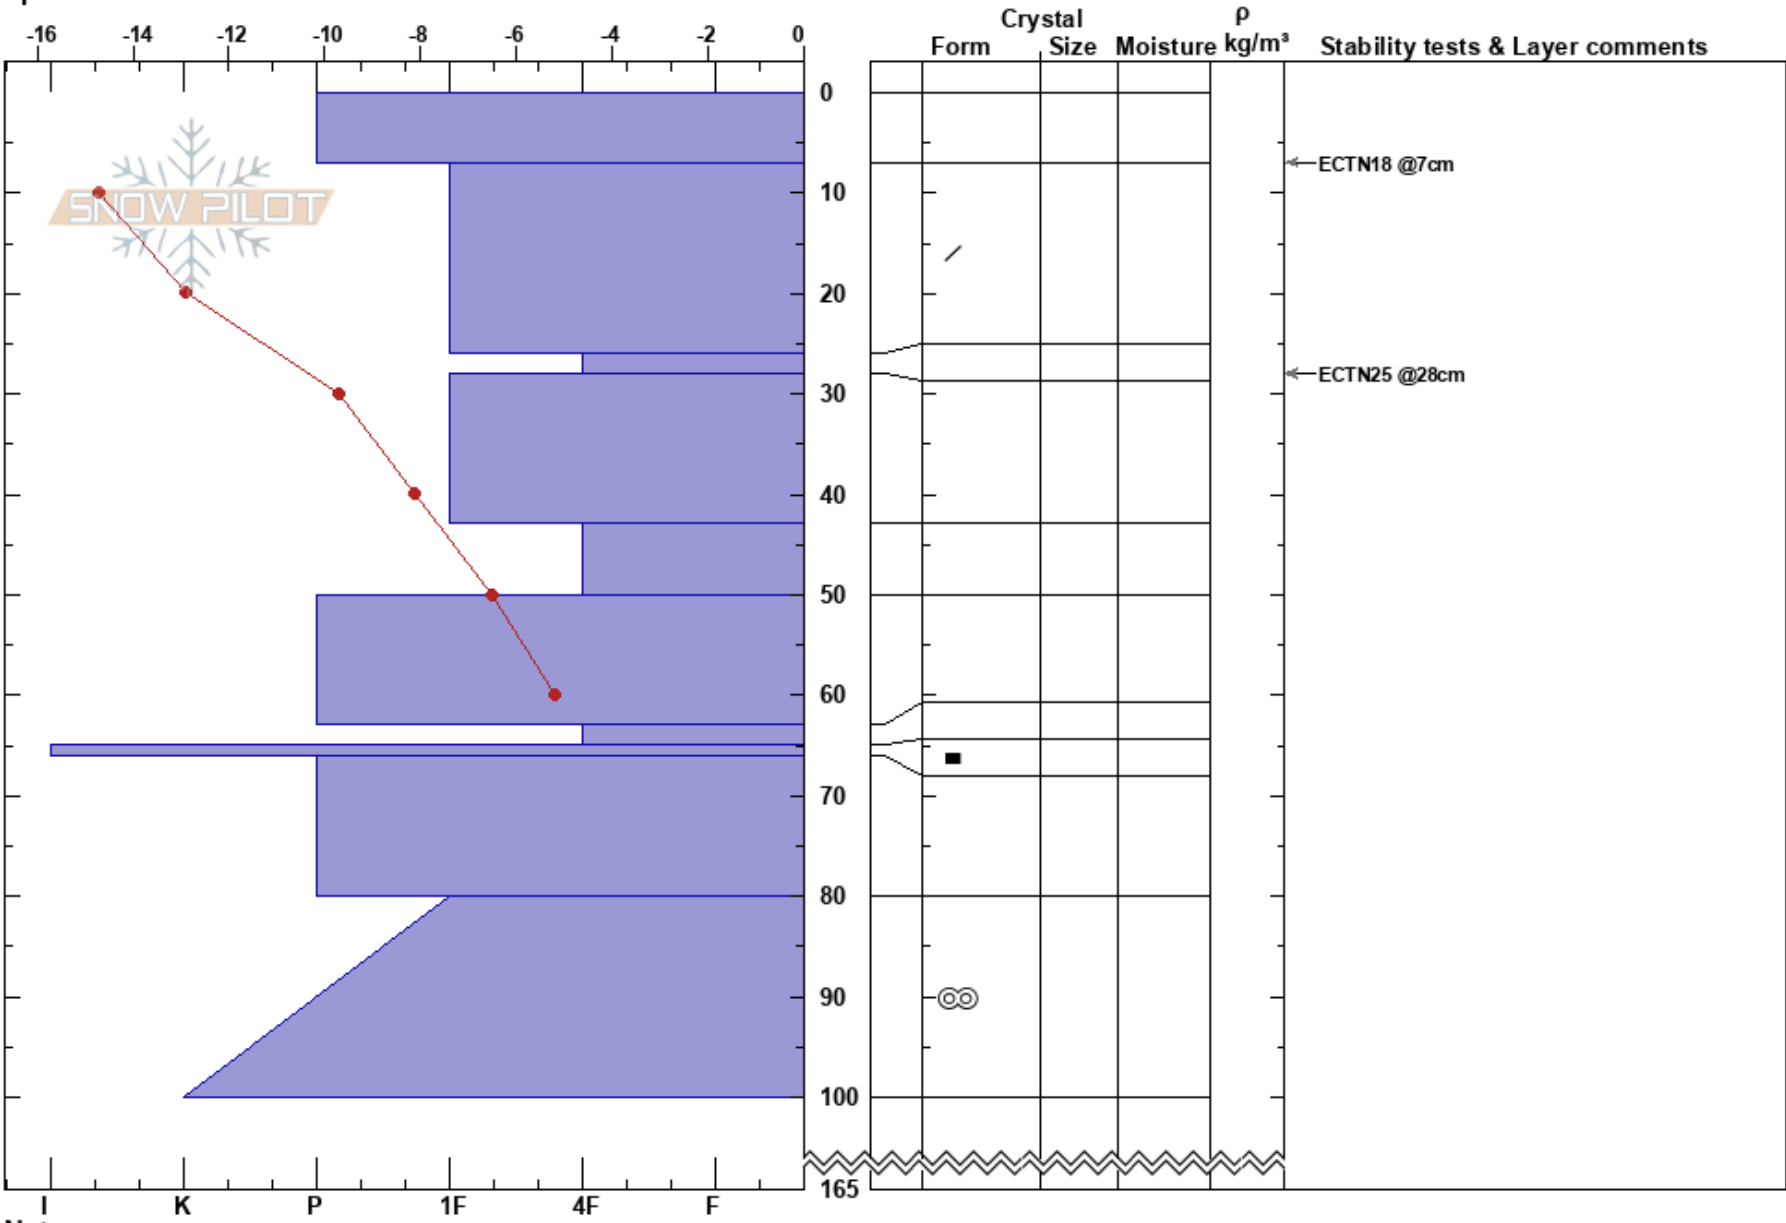

Kroenejenvaellie  
Grönfjället  
Sweden  
Elevation: 760 m  
Aspect: 70°  
Specifics:

Sven Olofsson  
27/02/2020 - 10:50  
Co-ord:  
Slope Angle: 25°  
Wind Loading:

Stability:  
Air Temperature: -10°C  
Sky Cover: CLR  
Precipitation: NO  
Wind: Calm

HS:165

Layer Notes:

Notes: