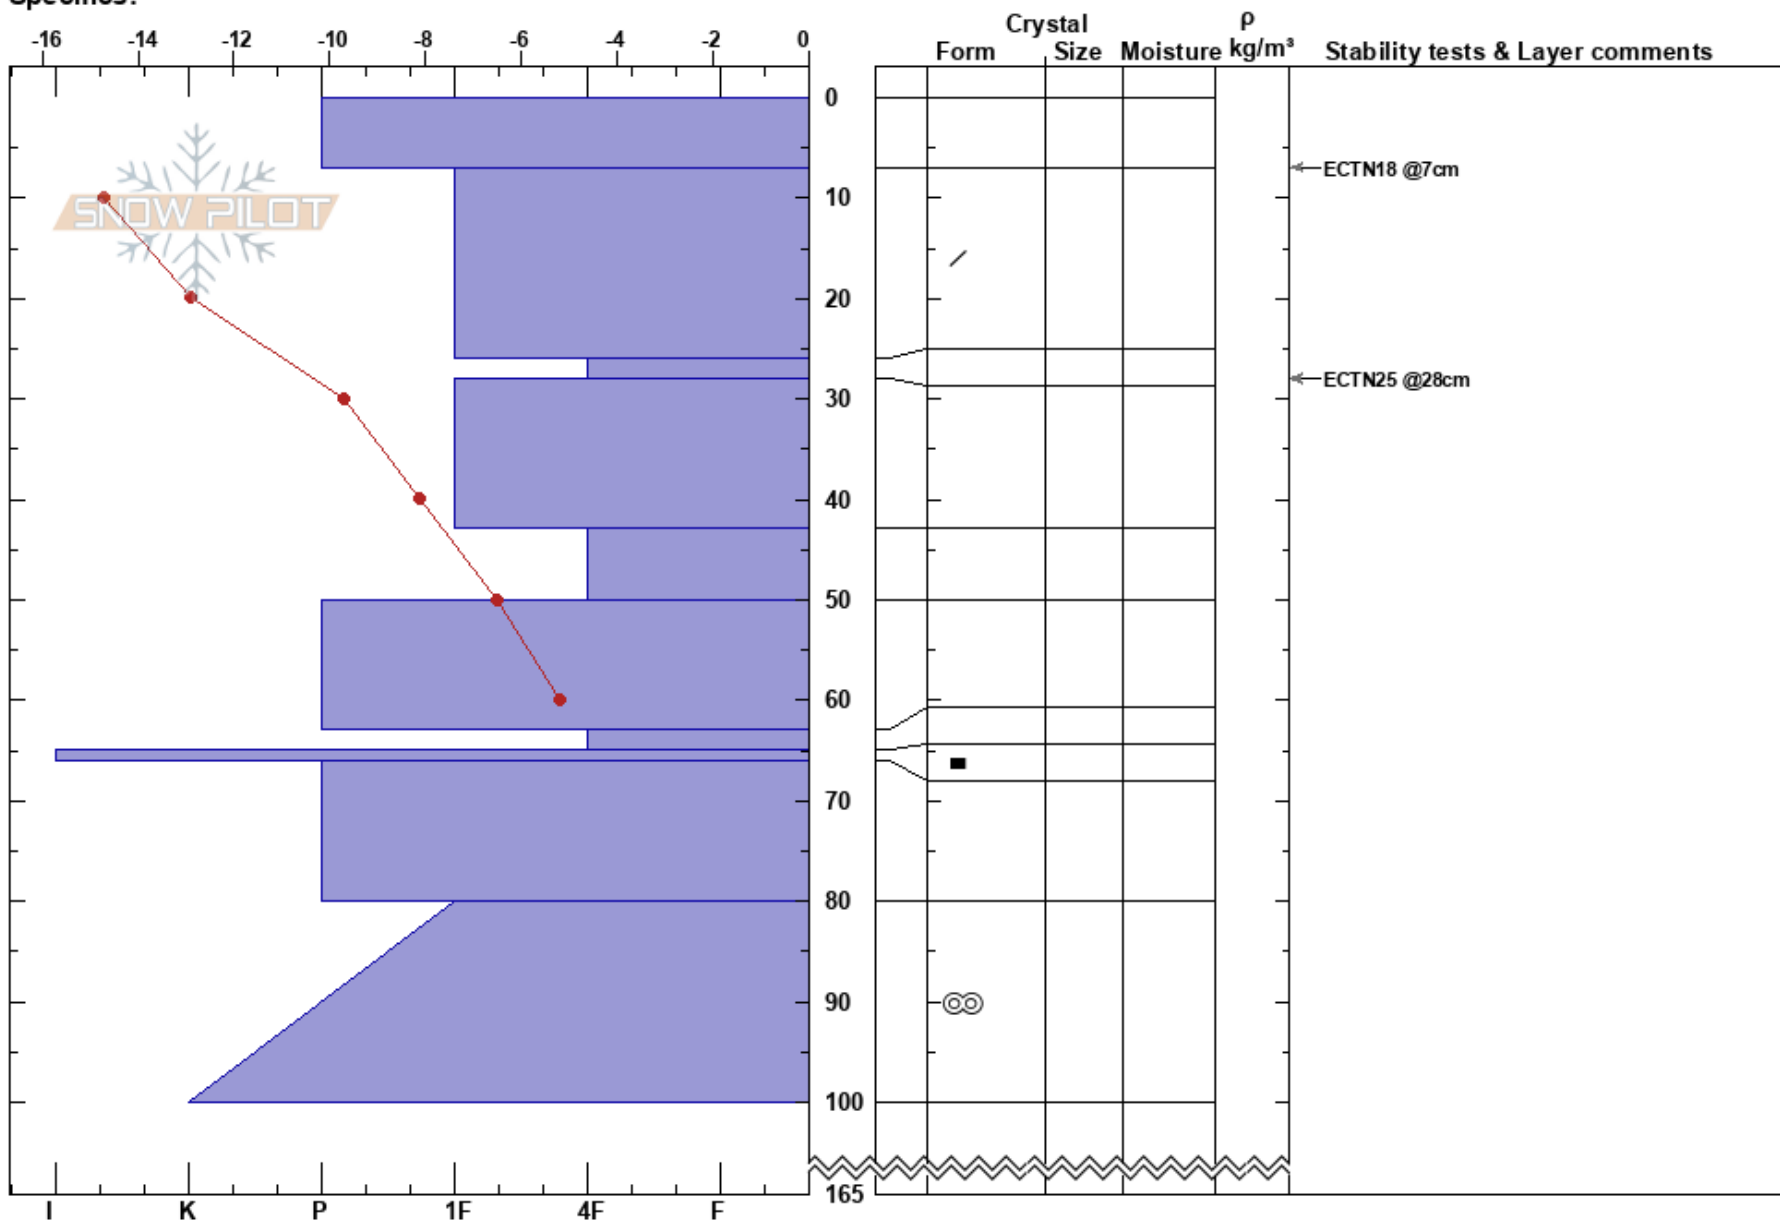

Kroenejenvaellie  
Grönfjället  
Sweden  
Elevation: 760 m  
Aspect: 70°  
Specifics:

Sven Olofsson  
27/02/2020 - 10:50  
Co-ord:  
Slope Angle: 25°  
Wind Loading:

Stability:  
Air Temperature: -10°C  
Sky Cover: CLR  
Precipitation: NO  
Wind: Calm

HS:165  
PF:5

Layer Notes:

Notes: