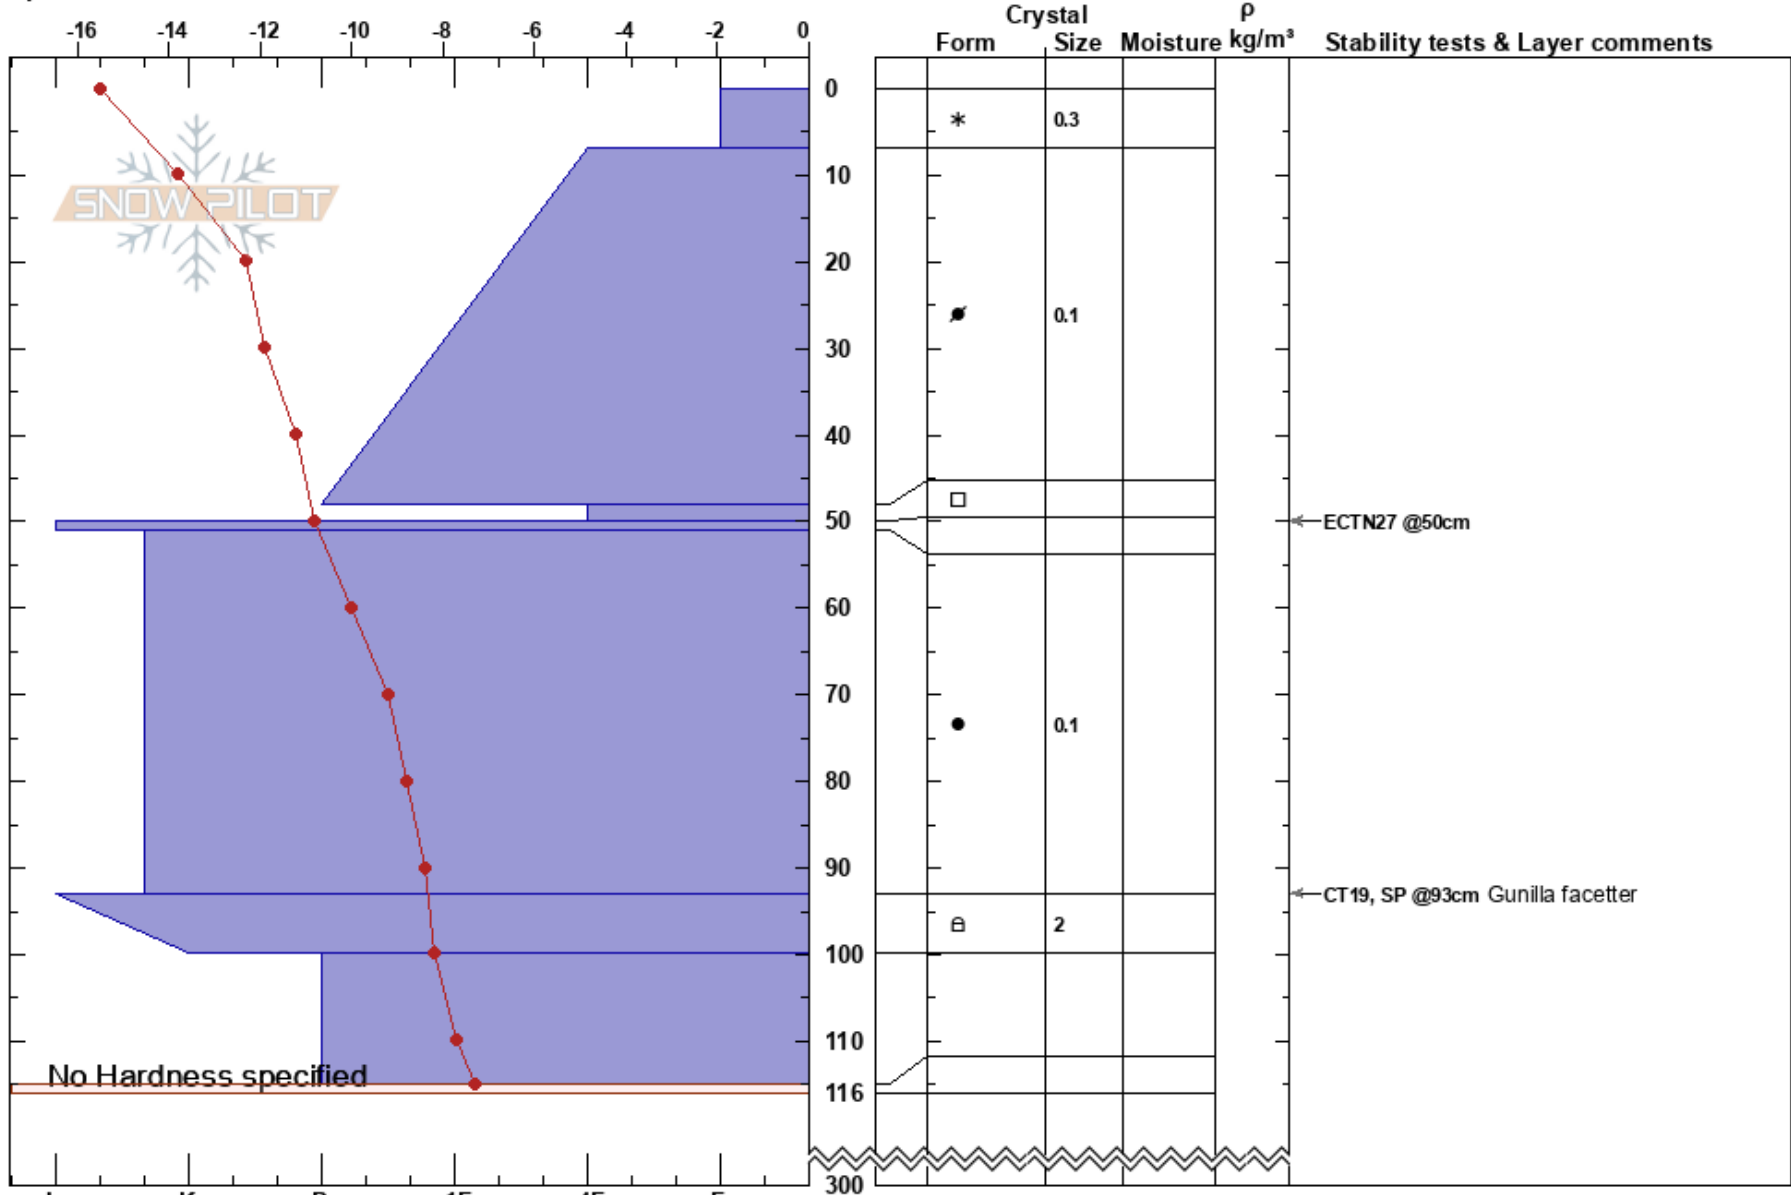

Vuoiddasjökeln 1163

Erik Lidström

Stability:

HS:300

Layer Notes:

Riksgänsen

09/03/2017 - 11:00

Air Temperature: 11.8°C PF:20 48-50cm:Problematic layer

Sweden

Co-ord: 68.33691N, 18.29636E

Sky Cover: CLR

Elevation: 1163 m

Slope Angle: 18°

Precipitation: NO

Aspect: NE

Wind Loading:

Wind: Calm

Specifics: We snowmobiled slope

No Hardness specified

Notes: