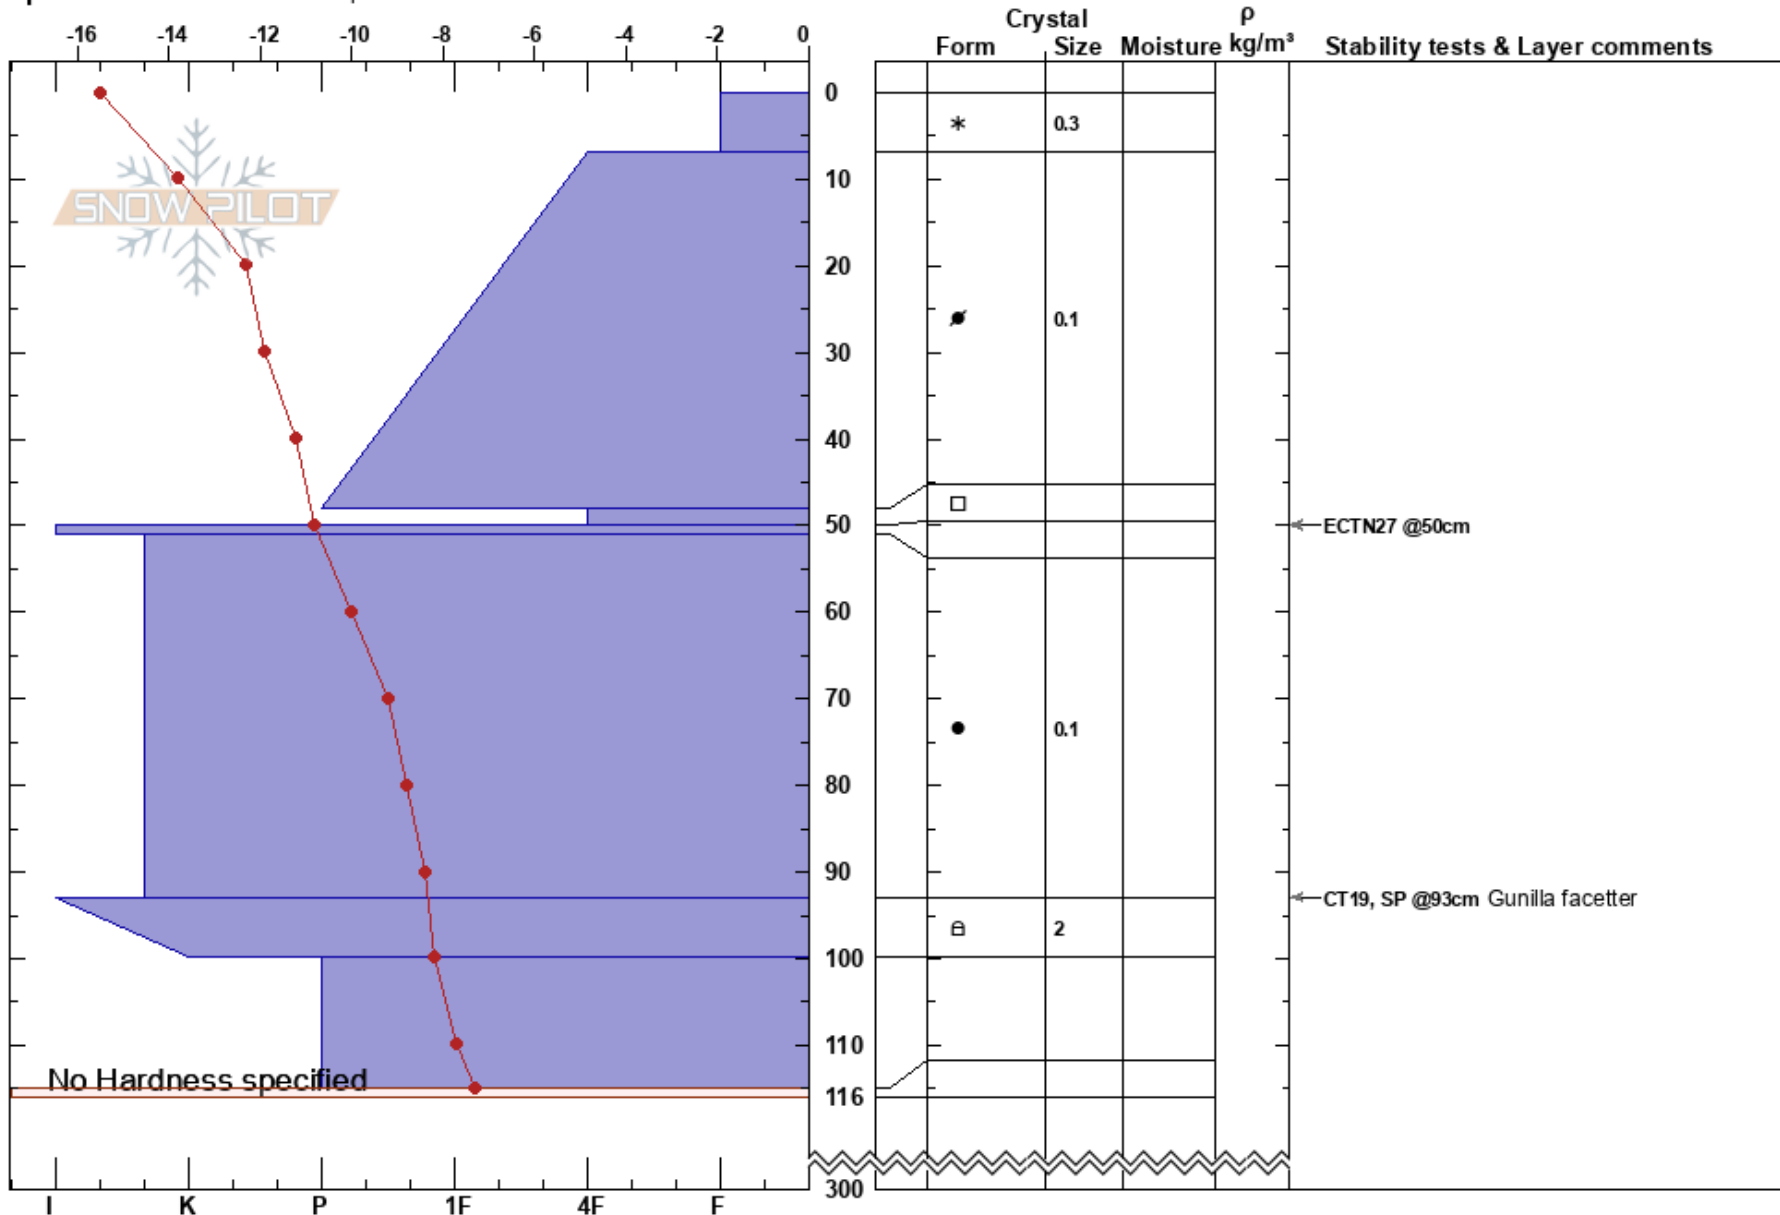

Vuoiddasjökeln 1163

Erik Lidström

Stability:

HS:300

Layer Notes:

Riksgänsen

09/03/2017 - 11:00

Air Temperature: 11.8°C PF:20 48-50cm:Problematic layer

Sweden

Co-ord: 68.33691N, 18.29636E

Sky Cover: CLR

Elevation: 1163 m

Slope Angle: 18°

Precipitation: NO

Aspect: NE

Wind Loading:

Wind: Calm

Specifics: We snowmobiled slope

No Hardness specified

Notes: