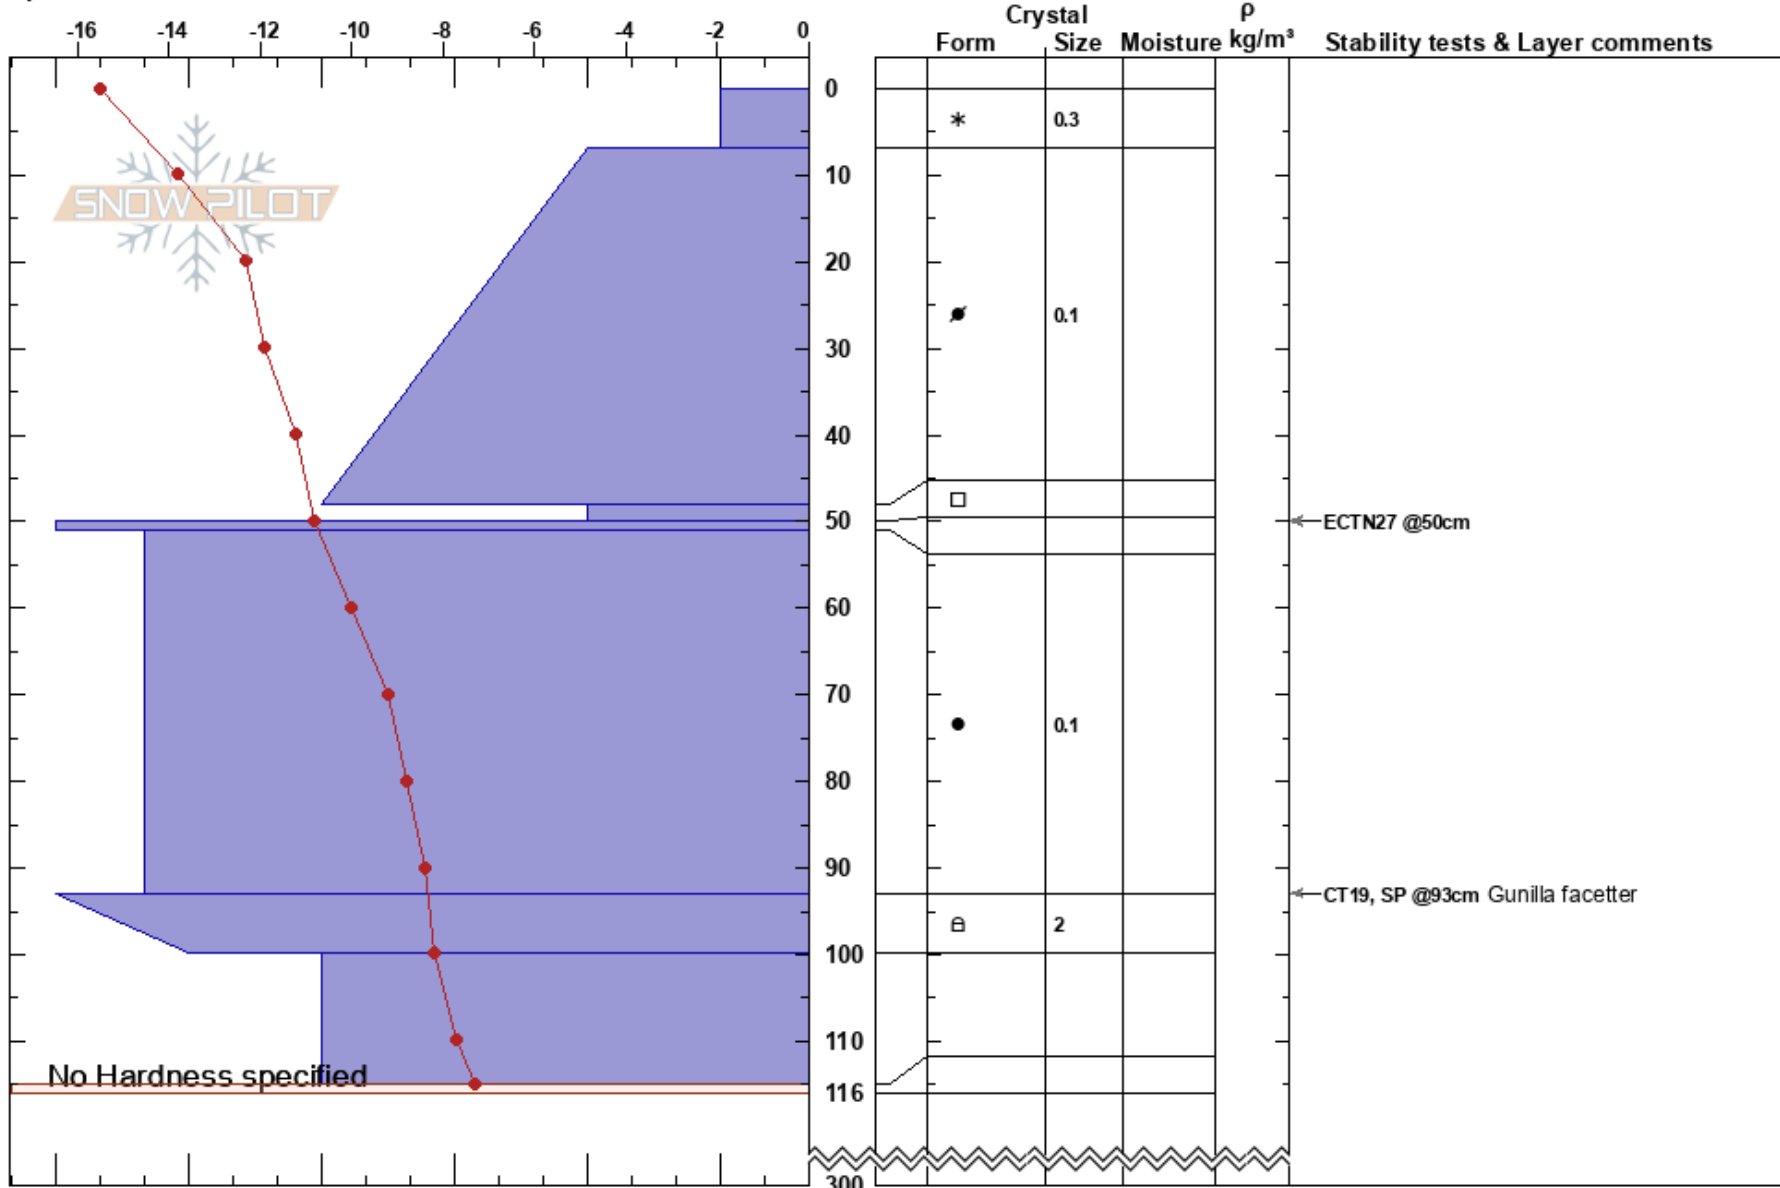

Vuoiddasjökeln 1163

Erik Lidström

Stability:

HS:300

Layer Notes:

Riksgänsen

09/03/2017 - 11:00

Air Temperature: 11.8°C PF:20 48-50cm:Problematic layer

Sweden

Co-ord: 68.33691N, 18.29636E

Sky Cover: CLR

Elevation: 1163 m

Slope Angle: 18°

Precipitation: NO

Aspect: NE

Wind Loading:

Wind: Calm

Specifics: We snowmobiled slope

No Hardness specified

Notes: