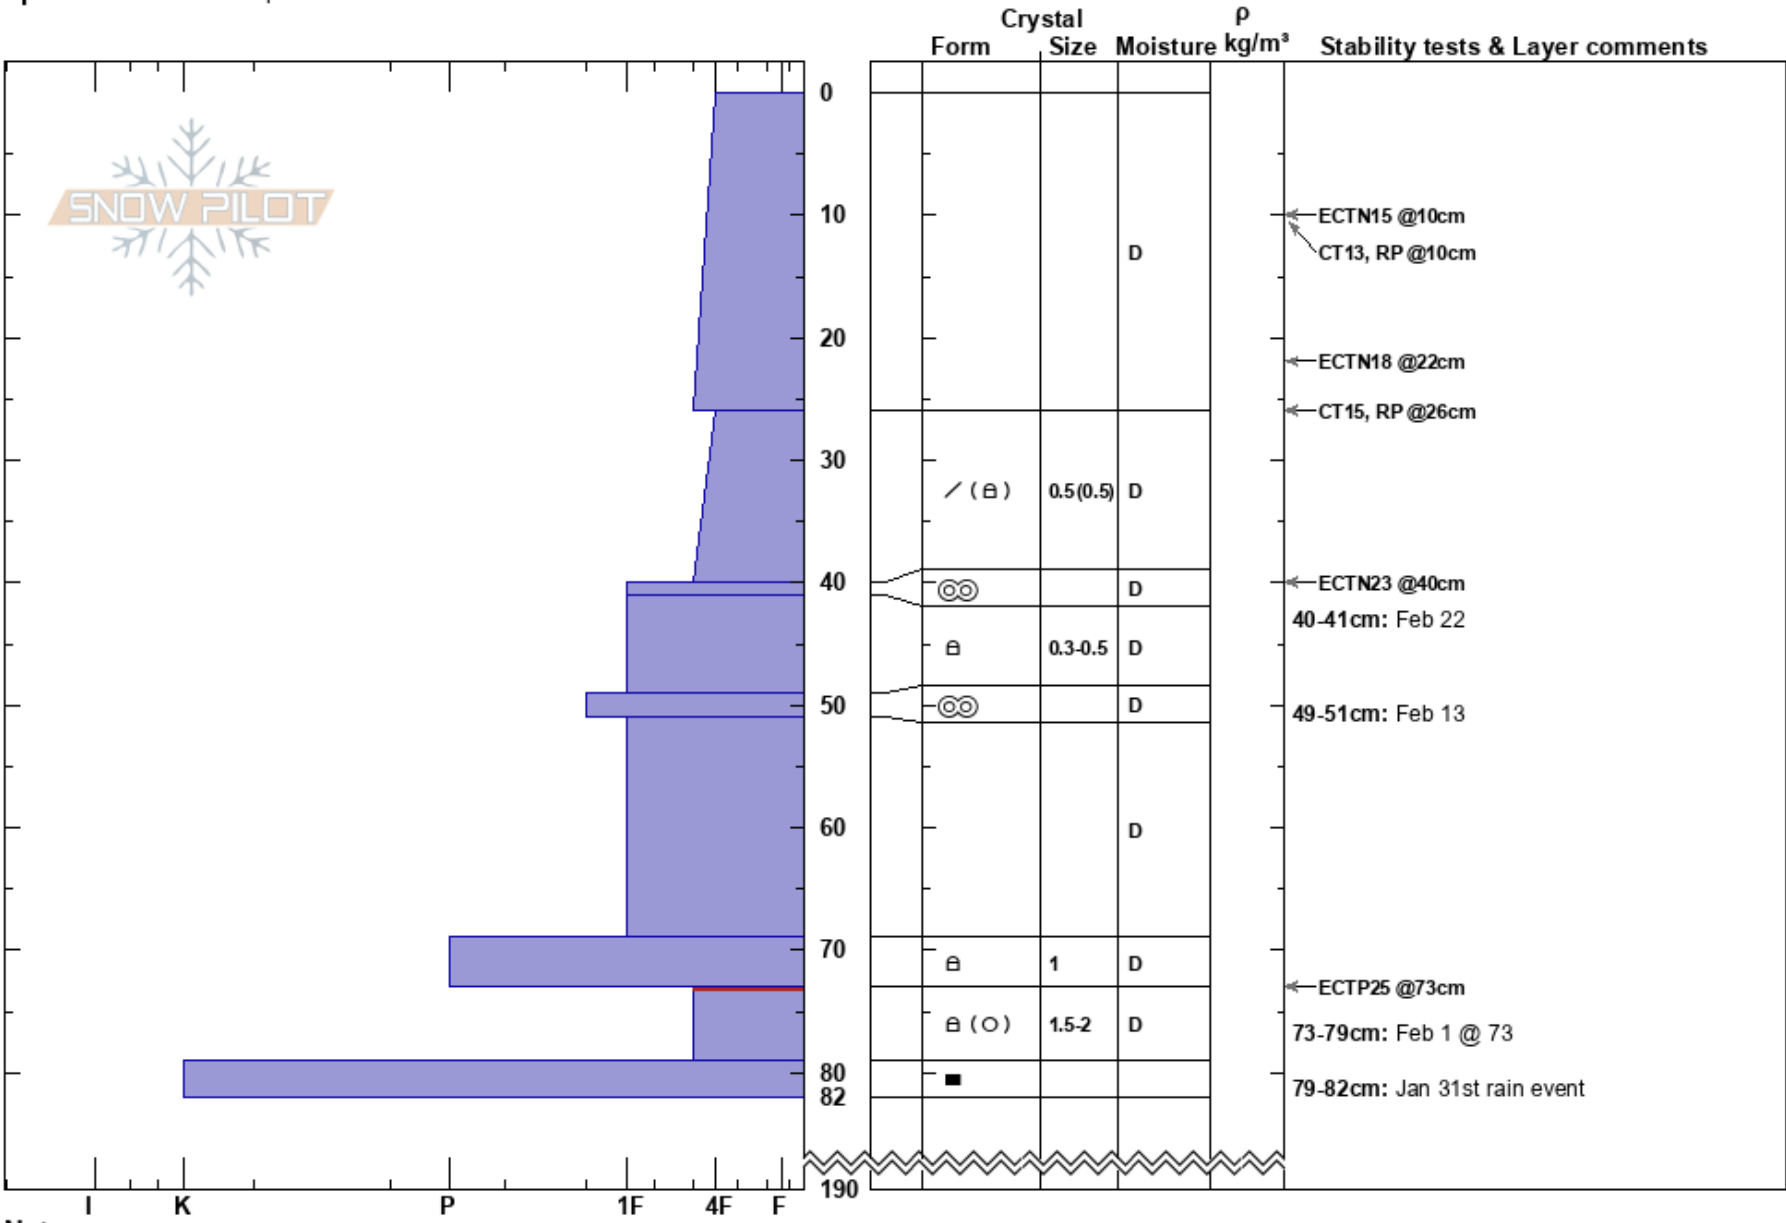

Table Mtn
 Central Cascades, East WA
 Elevation: 5900 ft
 Aspect: 60°
 Specifics: We skied slope

Hirshberg Josh
 02/25/2020 - 12:00pm
 Co-ord: 10T 683637W 5237703N
 Slope Angle: 41°
 Wind Loading: previous

Stability: **Air Temperature:**
 Sky Cover: BKN
 Precipitation: NO
 Wind: Calm

HS:190
 PF:40
 PS:15
 Layer Notes:
 40-41cm: Feb 22
 49-51cm: Feb 13
 73-79cm: Feb 1 @ 73
 73-79cm: Problematic layer
 79-82cm: Jan 31st rain event