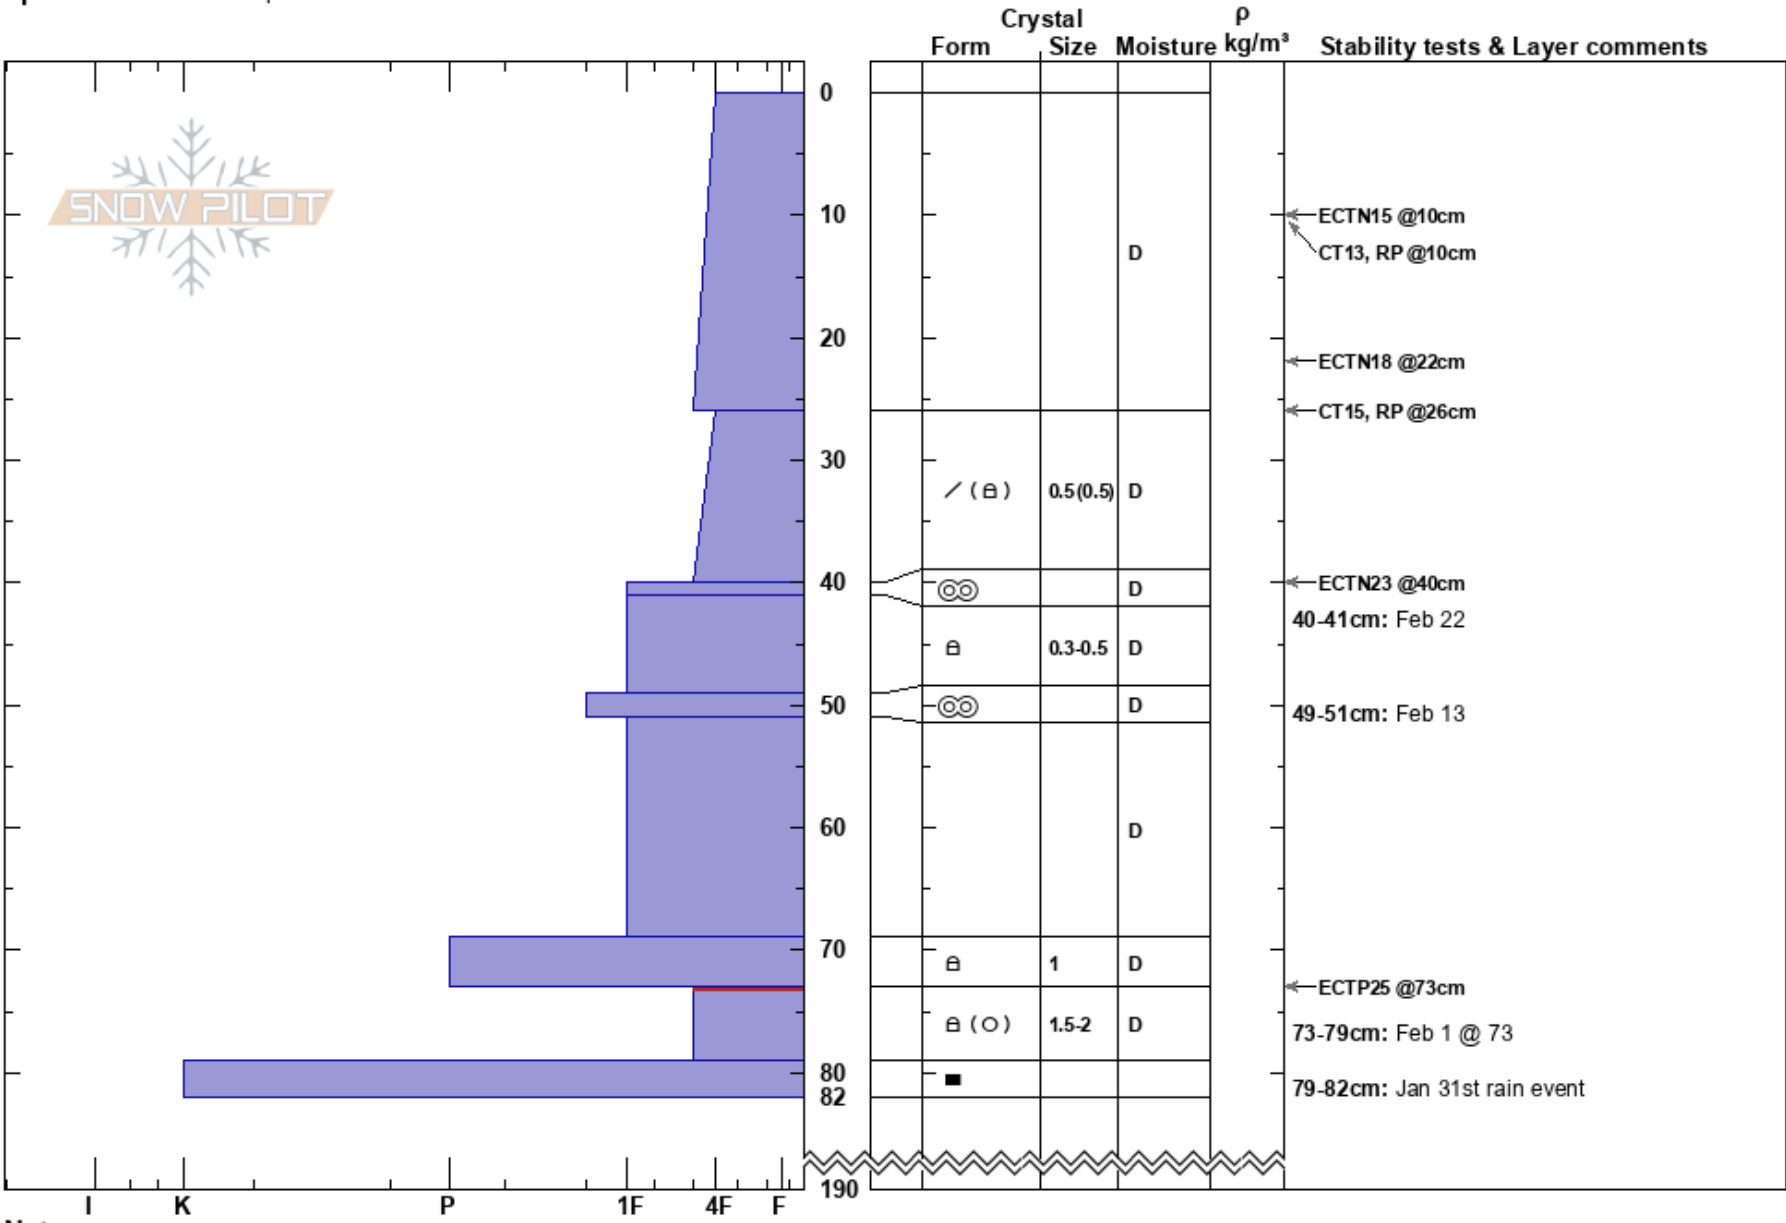

Table Mtn  
 Central Cascades, East WA  
 Elevation: 5900 ft  
 Aspect: 60°  
 Specifics: We skied slope

Hirshberg Josh  
 02/25/2020 - 12:00pm  
 Co-ord: 10T 683637W 5237703N  
 Slope Angle: 41°  
 Wind Loading: previous

Stability: **Air Temperature:**  
**Sky Cover:** BKN  
**Precipitation:** NO  
**Wind:** Calm

**HS:** 190  
**PF:** 40  
**PS:** 15  
**Layer Notes:**  
 40-41cm: Feb 22  
 49-51cm: Feb 13  
 73-79cm: Feb 1 @ 73  
 73-79cm: Problematic layer  
 79-82cm: Jan 31st rain event