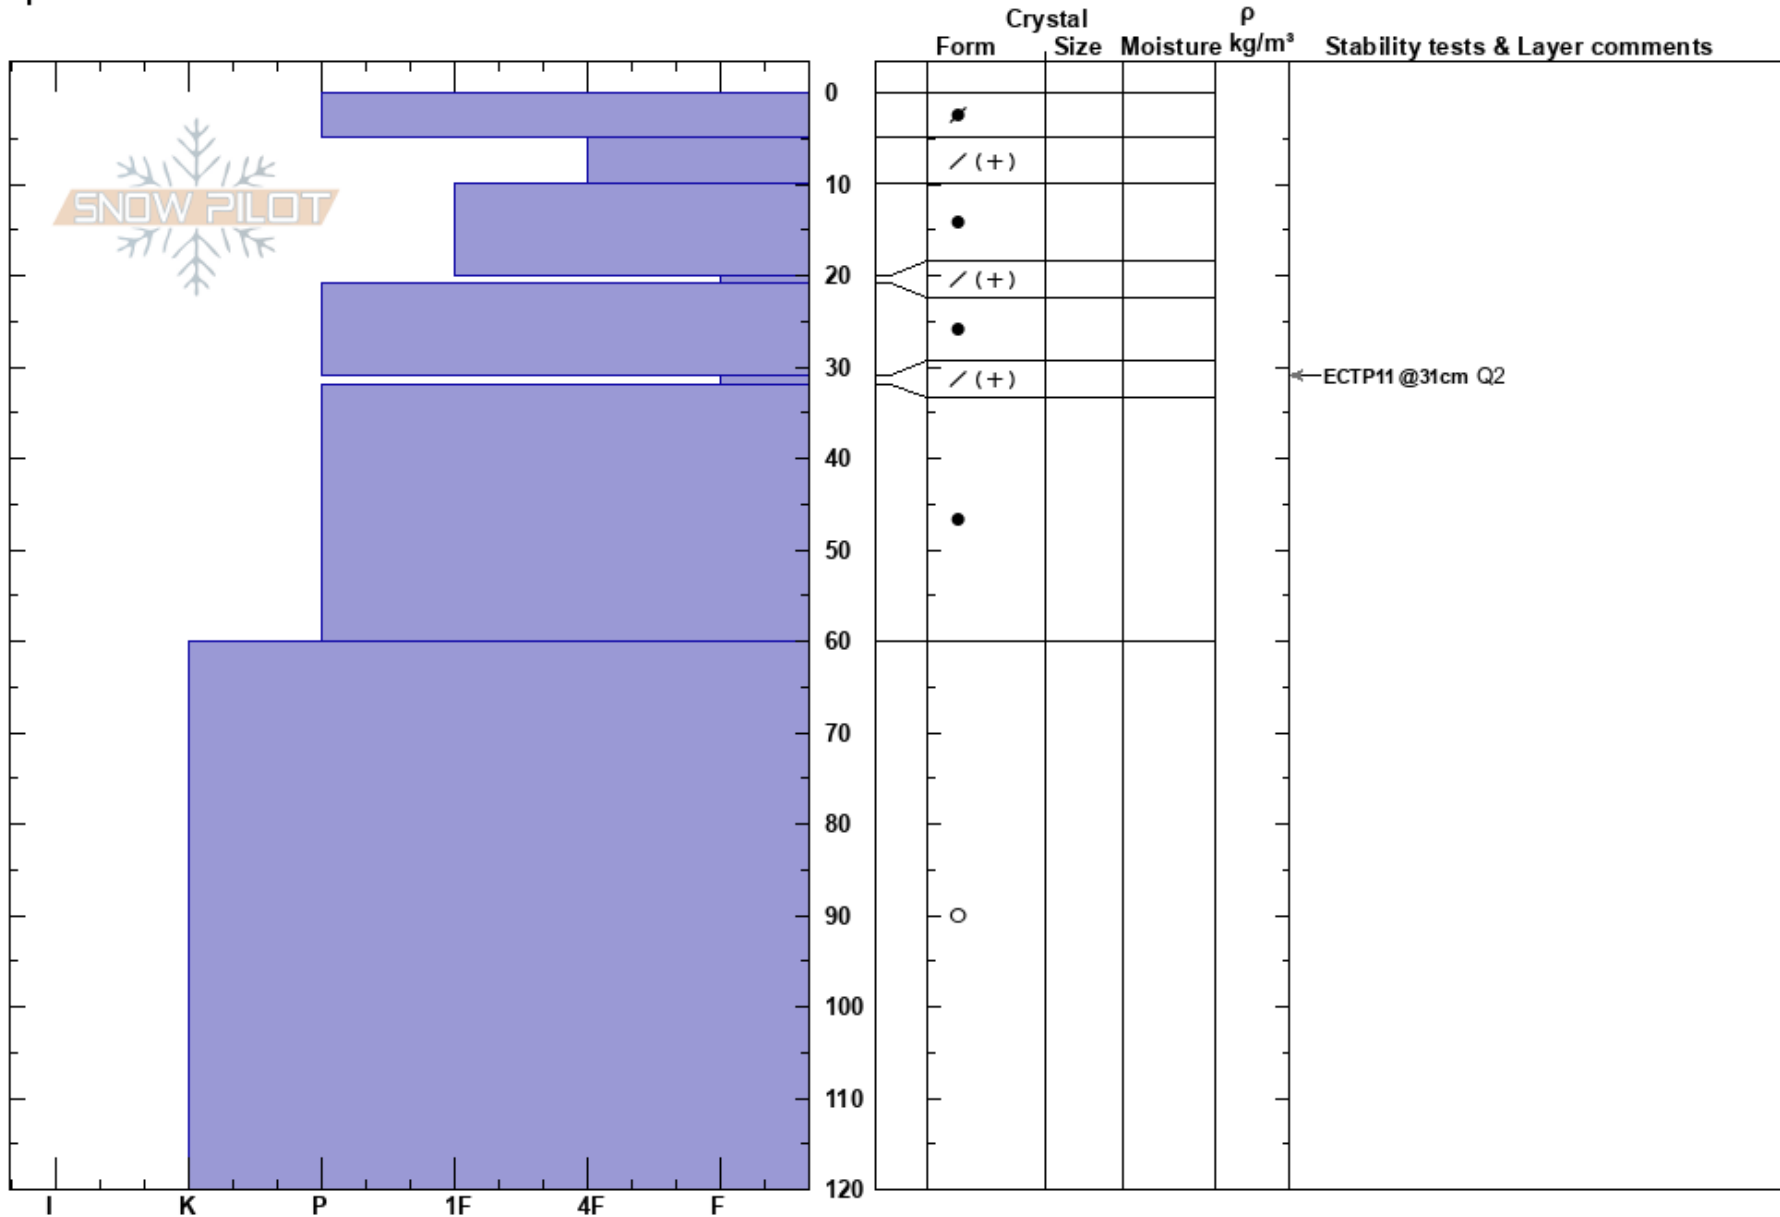

2017-03-09 Navggastat  
 Finnmark  
 Norway  
 Elevation: 588 m  
 Aspect: 0°  
 Specifics:

Aanon Clausen  
 09/03/2017 - 12:00  
 Co-ord:  
 Slope Angle: 35°  
 Wind Loading:

Stability:  
 Air Temperature:  
 Sky Cover:  
 Precipitation:  
 Wind:

Layer Notes:

Notes: MGRS Grid: 34W FC 10289-78150