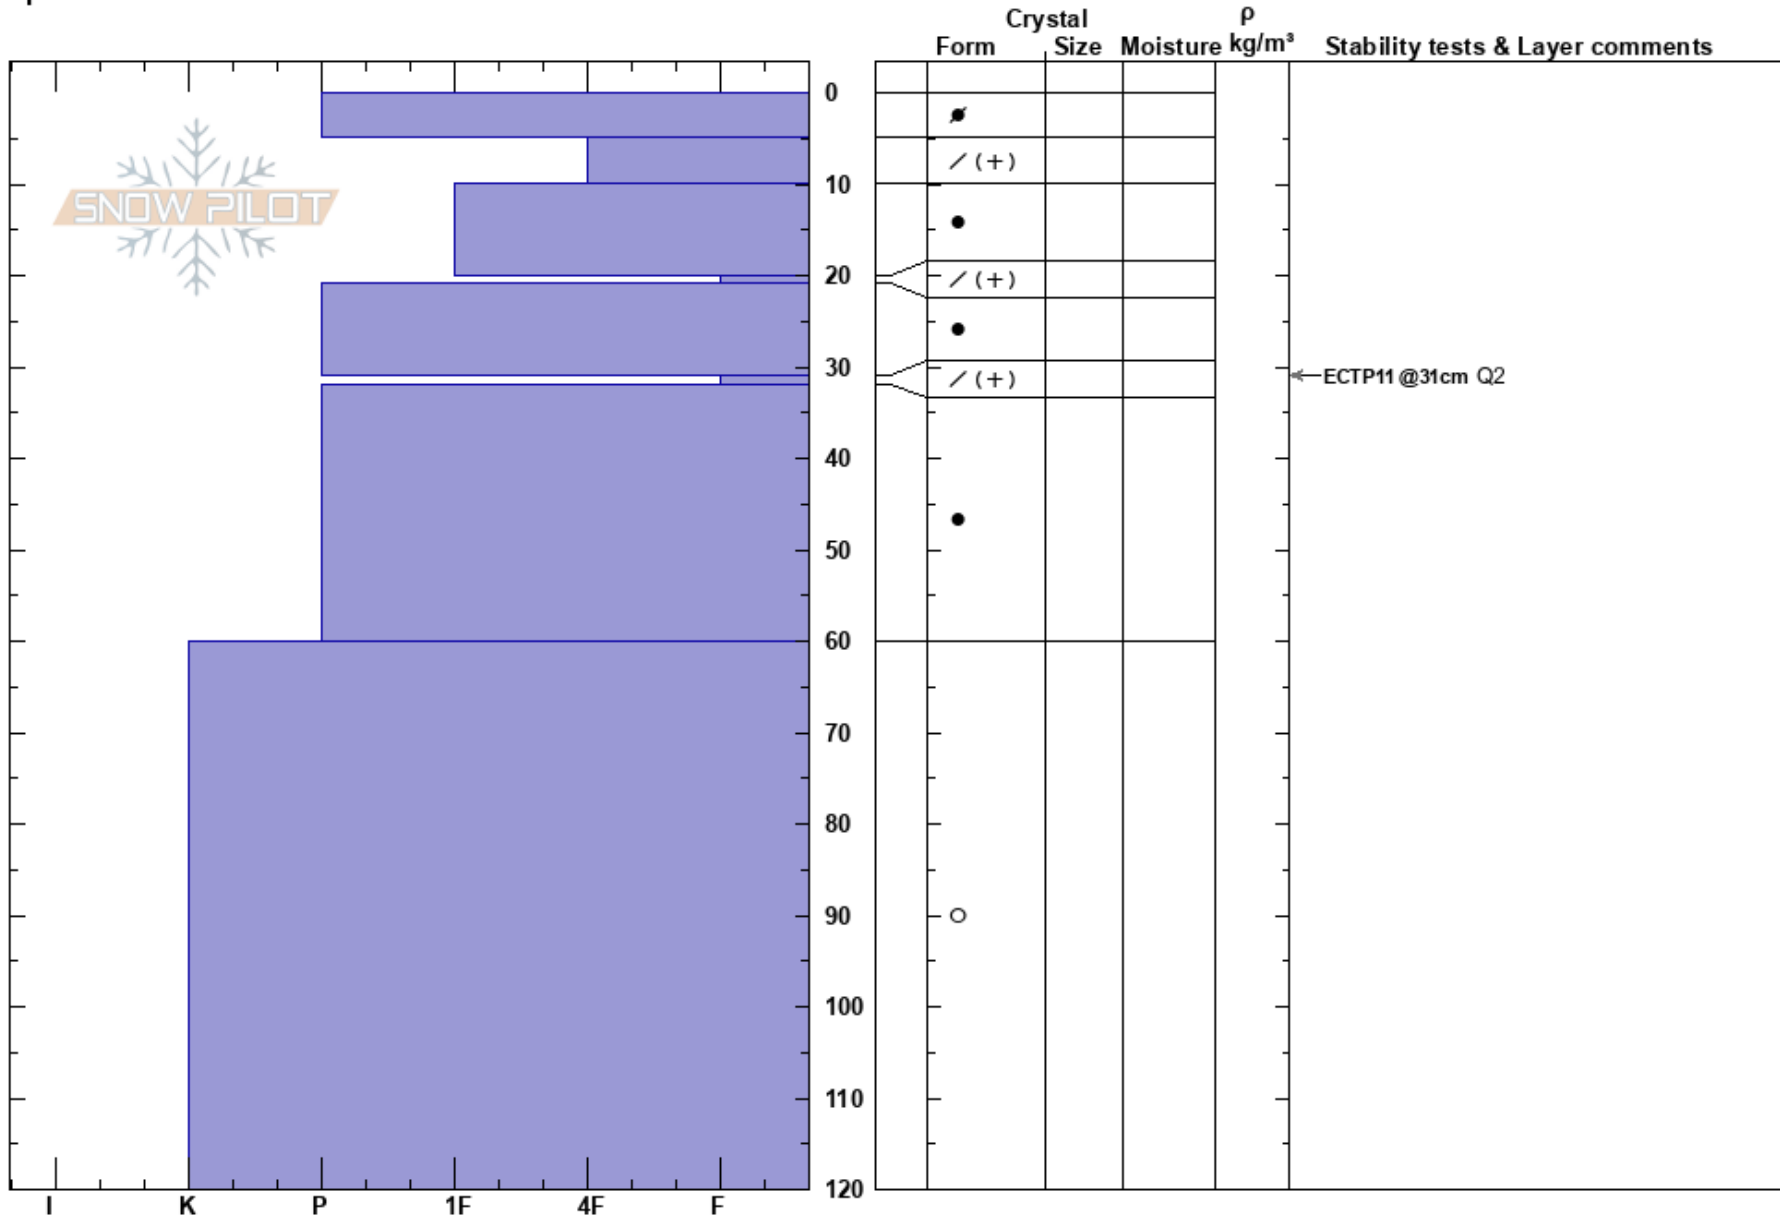

2017-03-09 Navggastat
 Finnmark
 Norway
 Elevation: 588 m
 Aspect: 0°
 Specifics:

Aanon Clausen
 09/03/2017 - 12:00
 Co-ord:
 Slope Angle: 35°
 Wind Loading:

Stability:
 Air Temperature:
 Sky Cover:
 Precipitation:
 Wind:

Layer Notes:

Notes: MGRS Grid: 34W FC 10289-78150