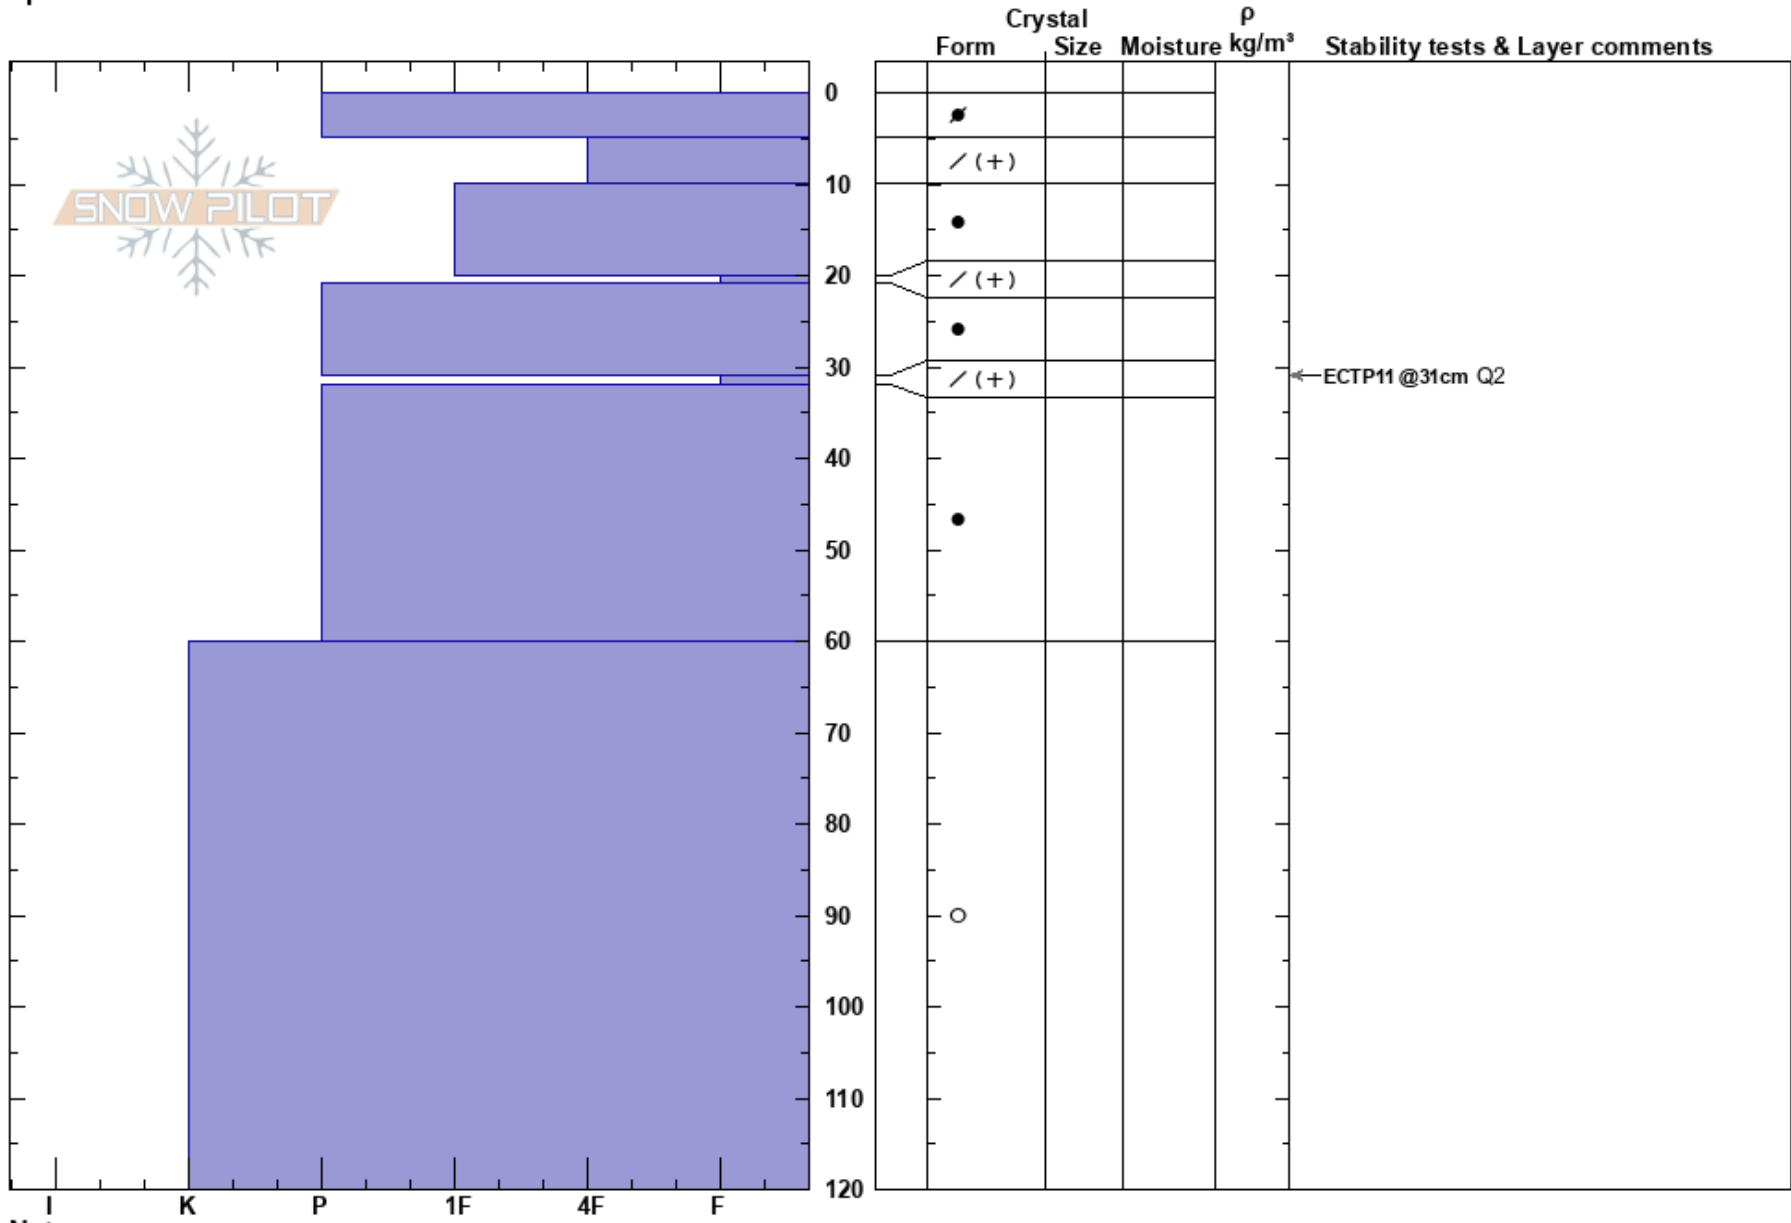

2017-03-09 Navggastat
 Finnmark
 Norway
 Elevation: 588 m
 Aspect: 0°
 Specifics:

Aanon Clausen
 09/03/2017 - 12:00
 Co-ord:
 Slope Angle: 35°
 Wind Loading:

Stability:
 Air Temperature:
 Sky Cover:
 Precipitation:
 Wind:

Layer Notes:

Notes: MGRS Grid: 34W FC 10289-78150