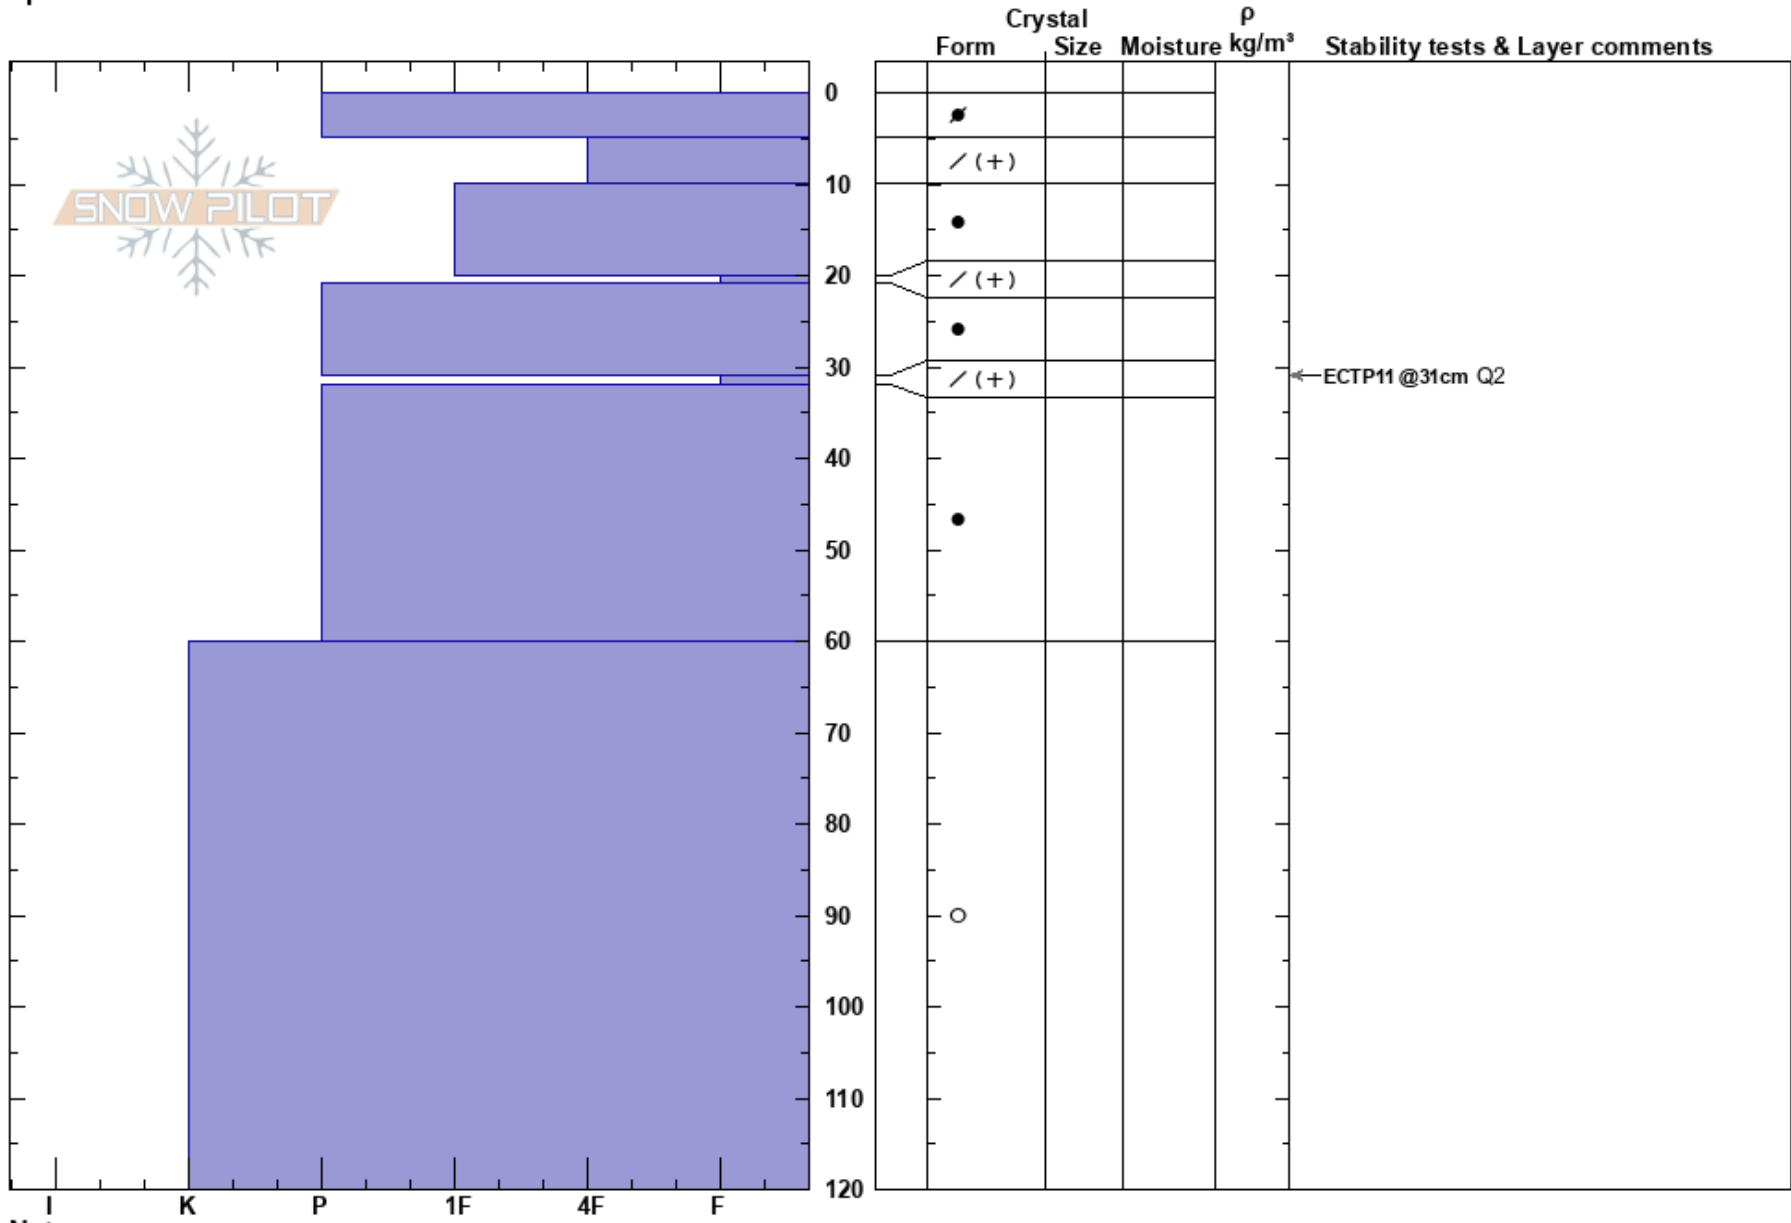

2017-03-09 Navggastat  
 Finnmark  
 Norway  
 Elevation: 588 m  
 Aspect: 0°  
 Specifics:

Aanon Clausen  
 09/03/2017 - 12:00  
 Co-ord:  
 Slope Angle: 35°  
 Wind Loading:

Stability:  
 Air Temperature:  
 Sky Cover:  
 Precipitation:  
 Wind:

Layer Notes:

Notes: MGRS Grid: 34W FC 10289-78150