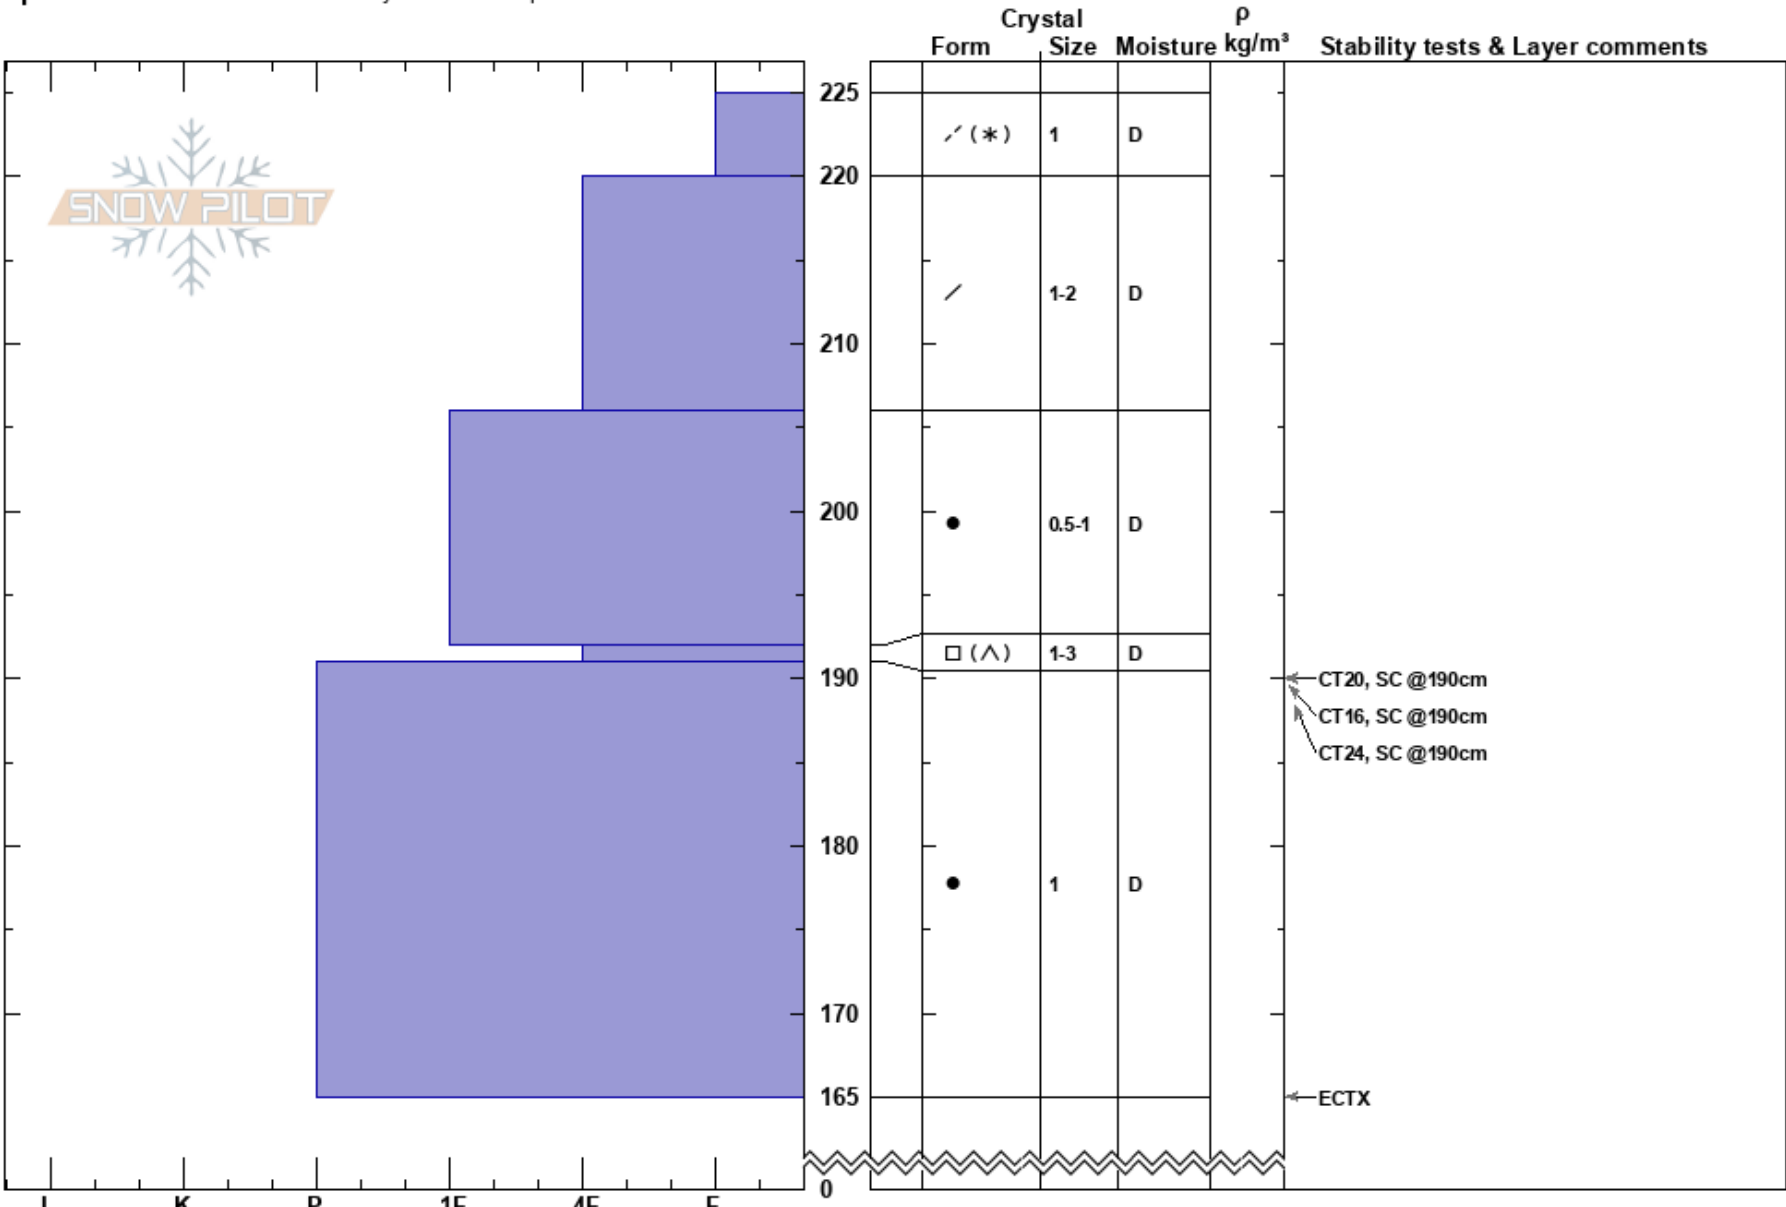

Beeler
 Sawatch
 CO
 Elevation: 11900 ft
 Aspect: 120°
 Specifics: Recent avalanche activity on similar slopes

Rebecca Hodgetts
 03/08/2017 - 10:00am
 Co-ord: 39.10654N, -106.55311W
 Slope Angle: 25°
 Wind Loading: yes

Stability:
 Air Temperature: -15°C
 Sky Cover: FEW
 Precipitation: NO
 Wind: W Moderate

HS:225
 PF:20
 192-191cm:Problematic layer

Notes: