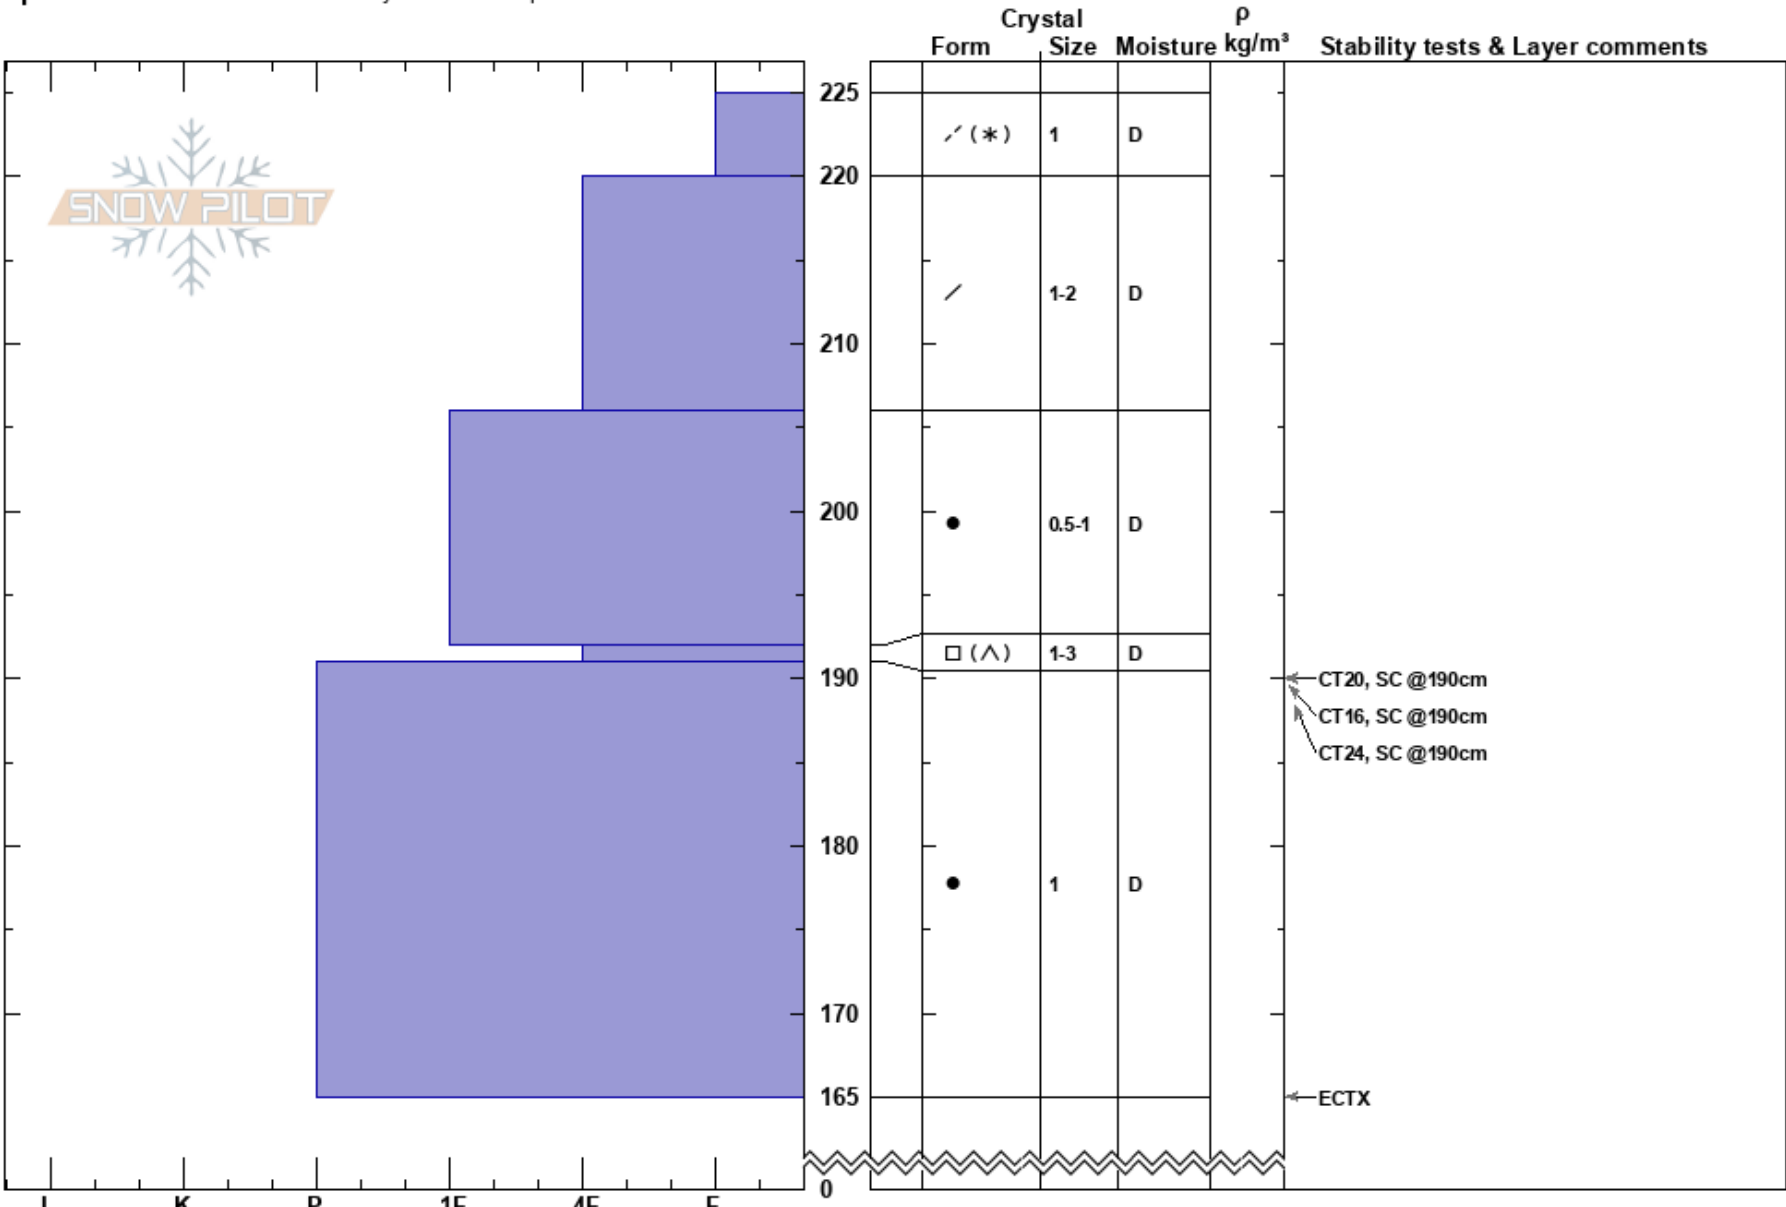

Beeler
 Sawatch
 CO
Elevation: 11900 ft
Aspect: 120°
Specifics: Recent avalanche activity on similar slopes

Rebecca Hodgetts
 03/08/2017 - 10:00am
Co-ord: 39.10654N, -106.55311W
Slope Angle: 25°
Wind Loading: yes

Stability:
Air Temperature: -15°C
Sky Cover: FEW
Precipitation: NO
Wind: W Moderate

HS:225
PF:20 192-191cm:Problematic layer

Notes: